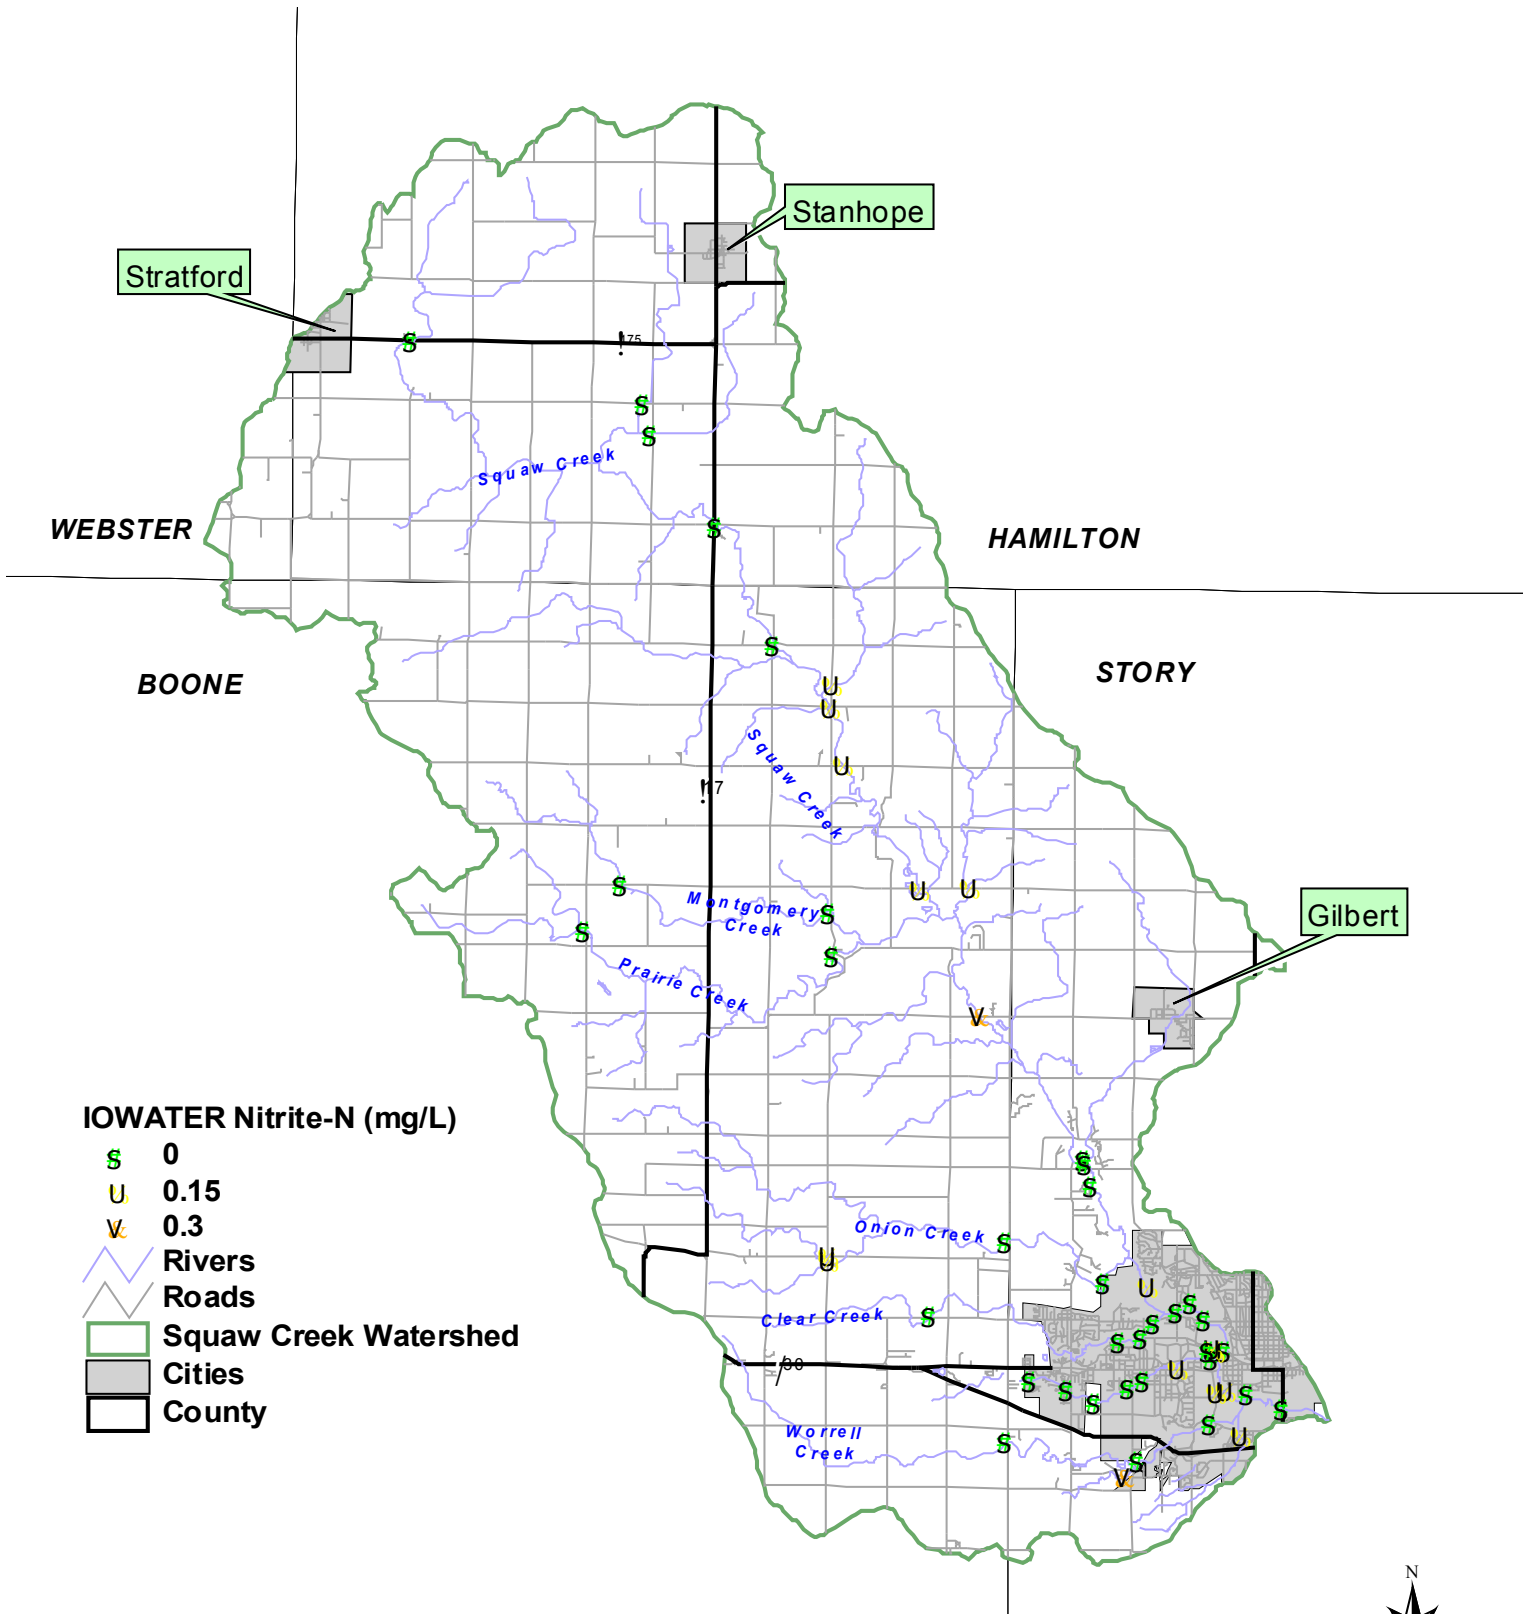

Stratford

Stanhope

Gilbert

WEBSTER

HAMILTON

BOONE

STORY

Squaw Creek

Squaw Creek

Montgomery Creek

Prairie Creek

Onion Creek

Clear Creek

Worrell Creek

IOWATER Water Temperature (degrees F)

X 38 - 45

U 46 - 55

\$ 56 - 63

~ Rivers

— Roads

▭ Squaw Creek Watershed

▭ Cities

▭ County