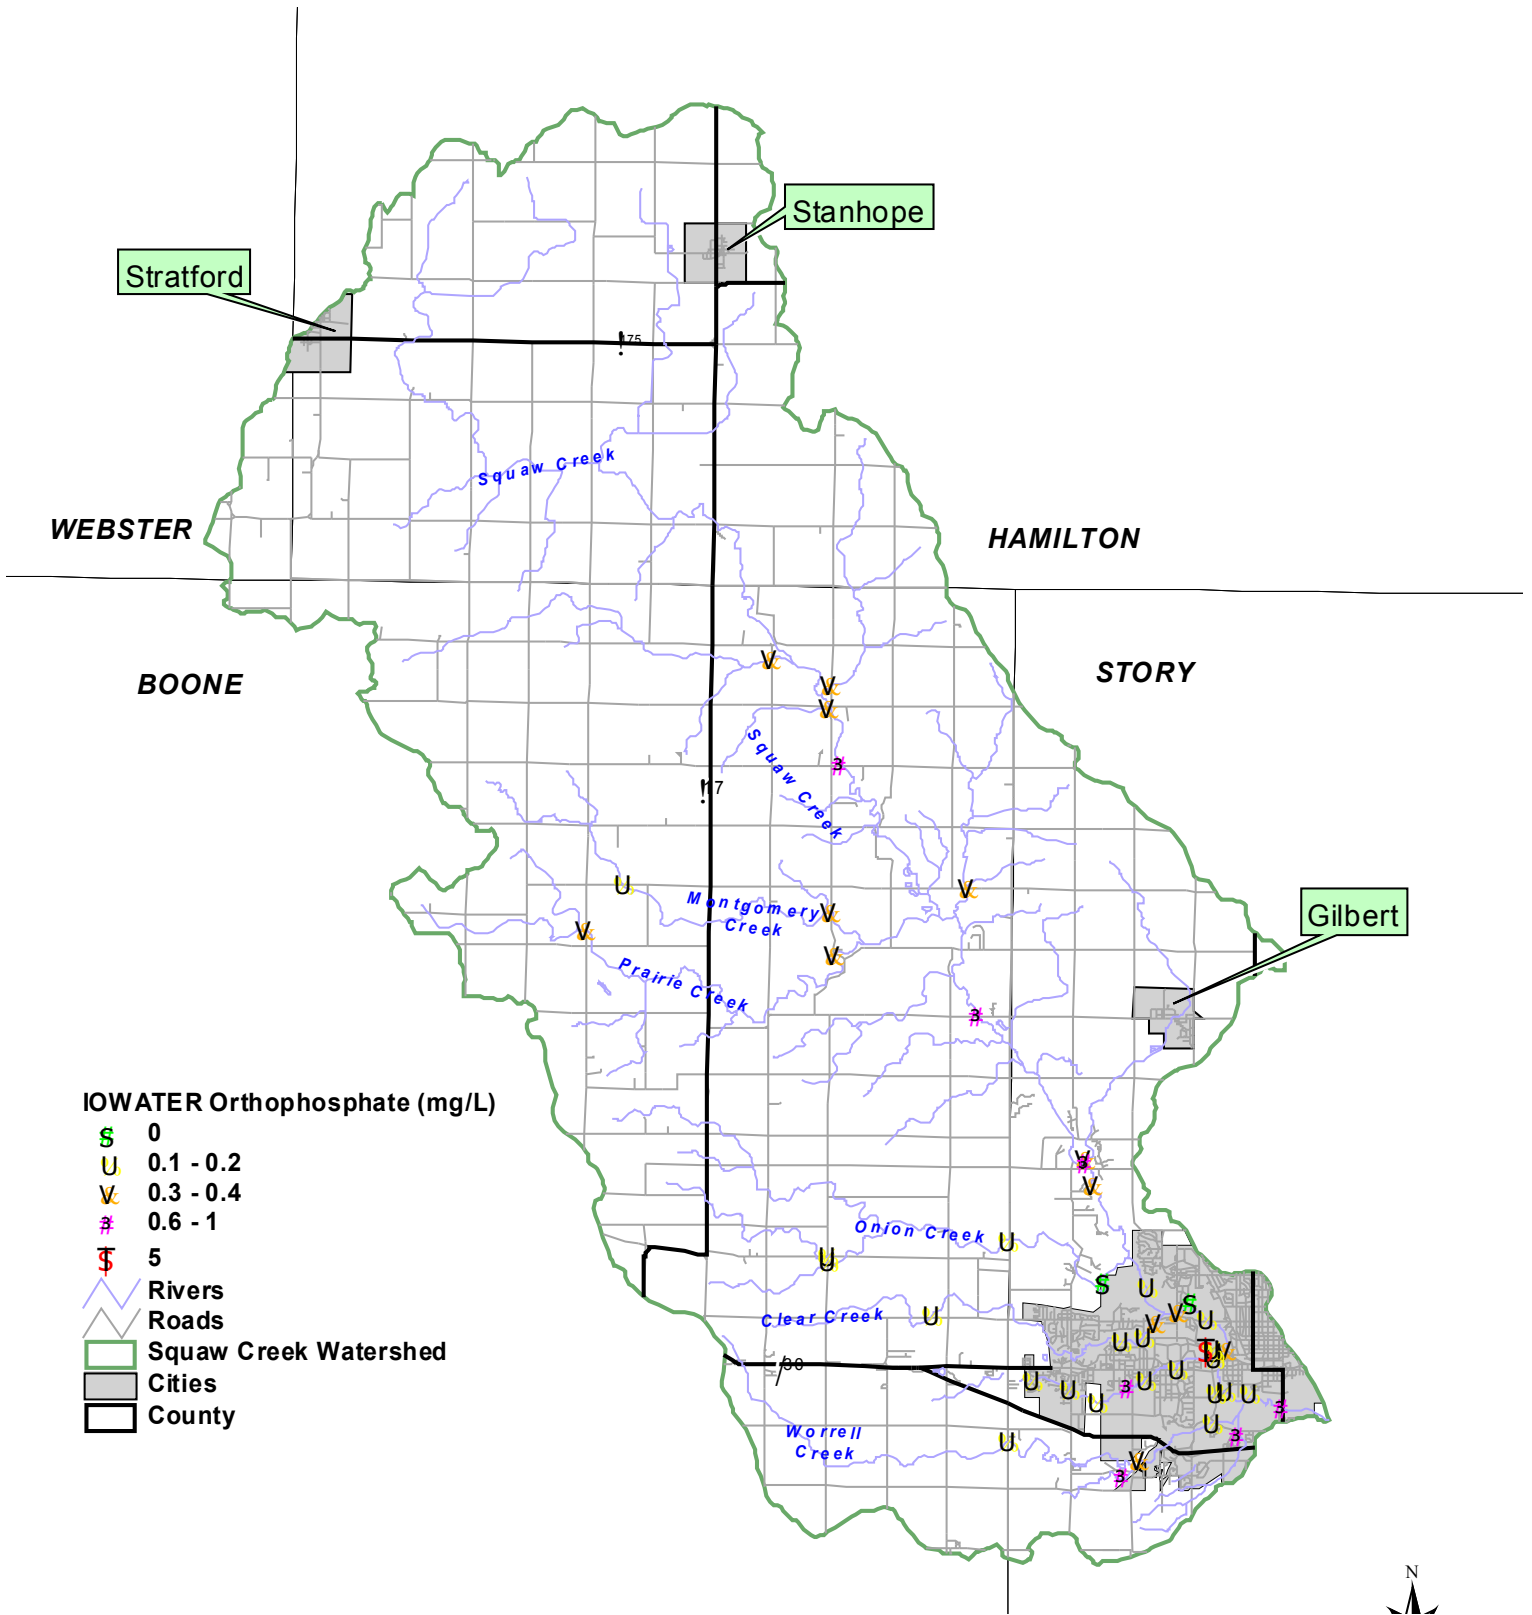

Stratford

Stanhope

Gilbert

WEBSTER

HAMILTON

BOONE

STORY

Squaw Creek

Squaw Creek

Montgomery Creek

Prairie Creek

Onion Creek

Clear Creek

Worrell Creek

IOWATER Water Temperature (degrees F)

X 38 - 45

U 46 - 55

\$ 56 - 63

~ Rivers

— Roads

▭ Squaw Creek Watershed

▭ Cities

▭ County