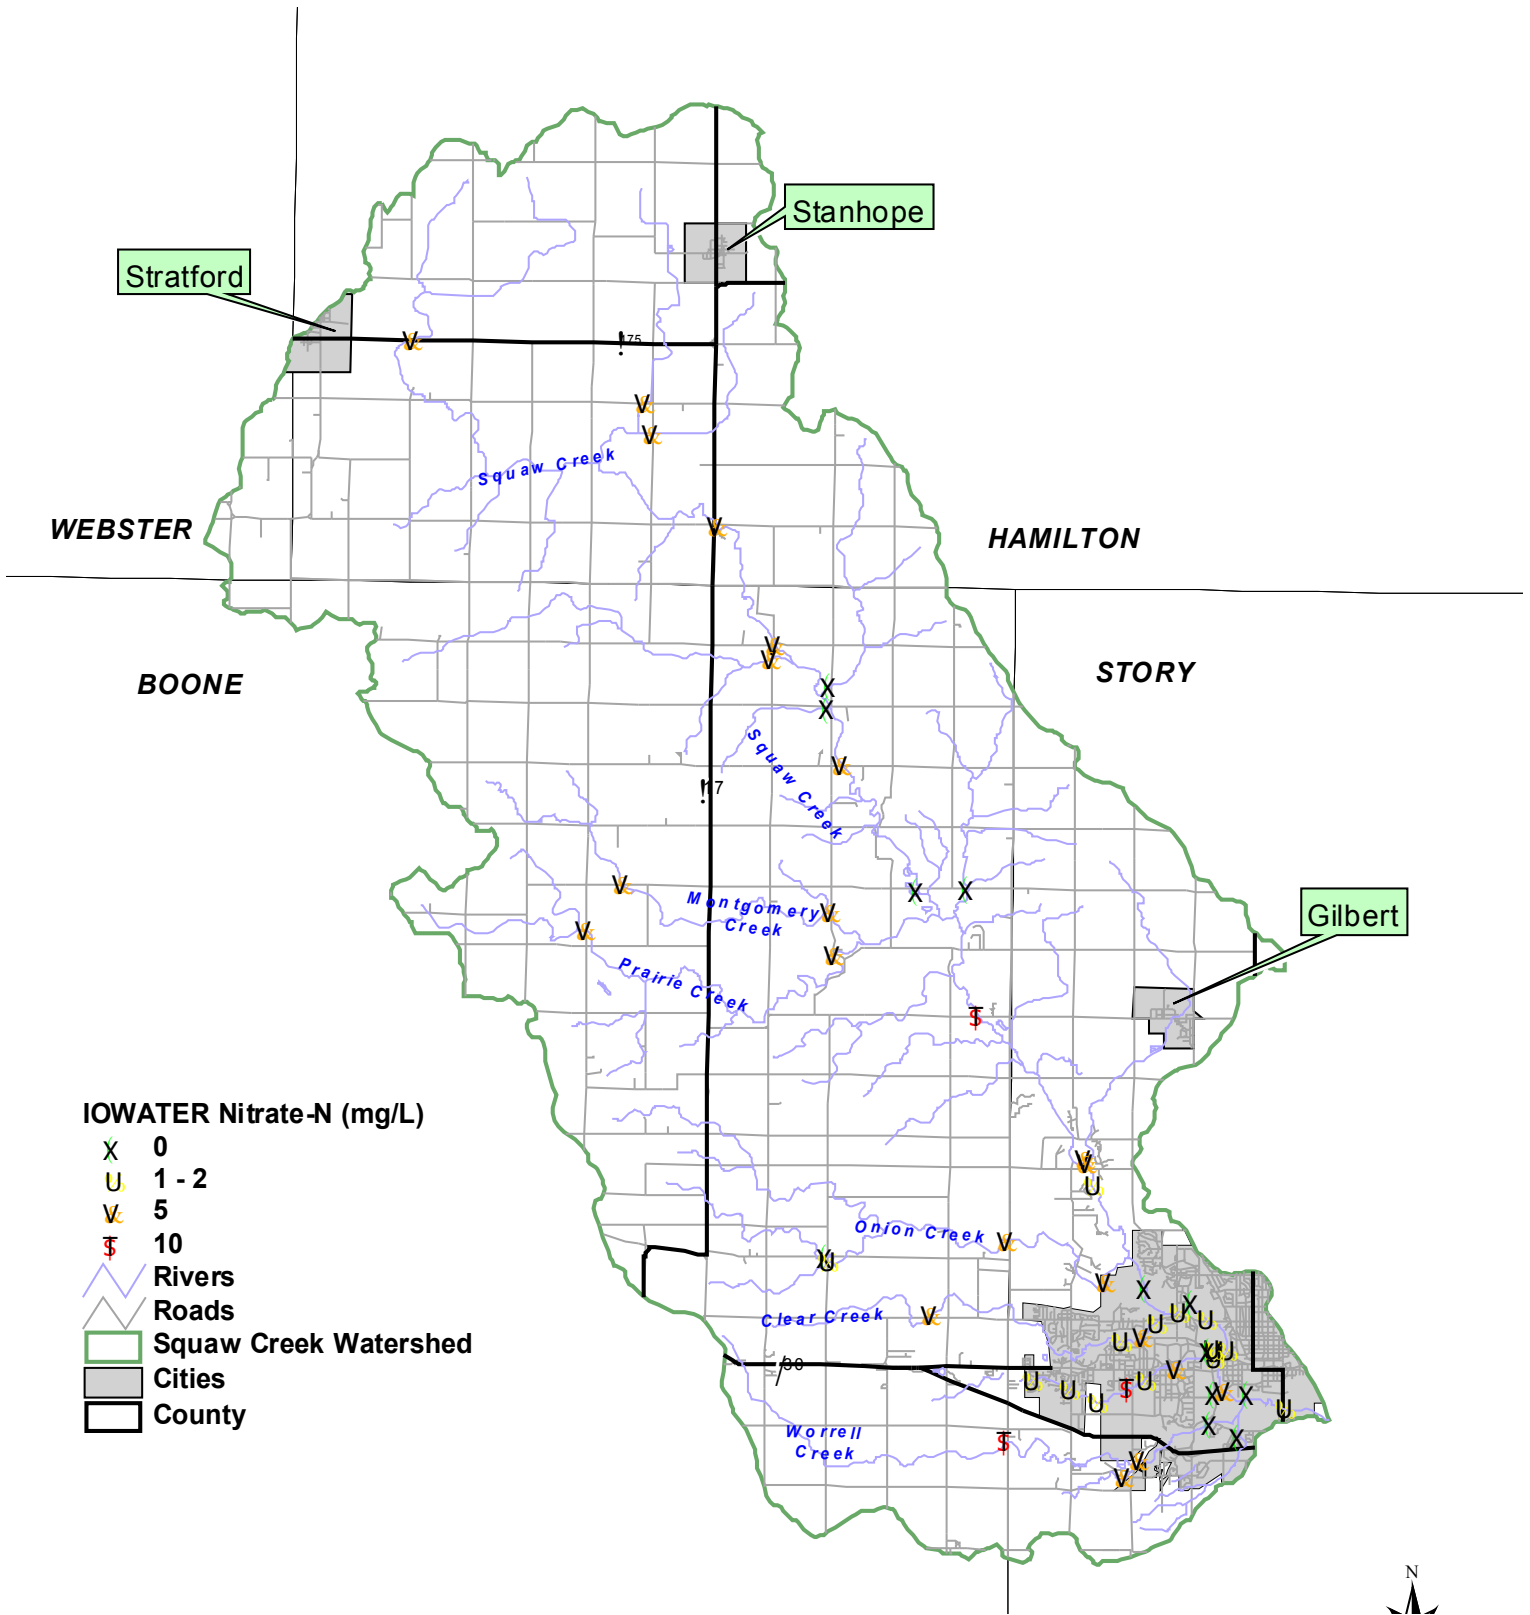

Stratford

Stanhope

Gilbert

WEBSTER

HAMILTON

BOONE

STORY

Squaw Creek

Squaw Creek

Montgomery Creek

Prairie Creek

Onion Creek

Clear Creek

Worrell Creek

IOWATER Water Temperature (degrees F)

X 38 - 45

U 46 - 55

\$ 56 - 63

~ Rivers

— Roads

▭ Squaw Creek Watershed

▭ Cities

▭ County