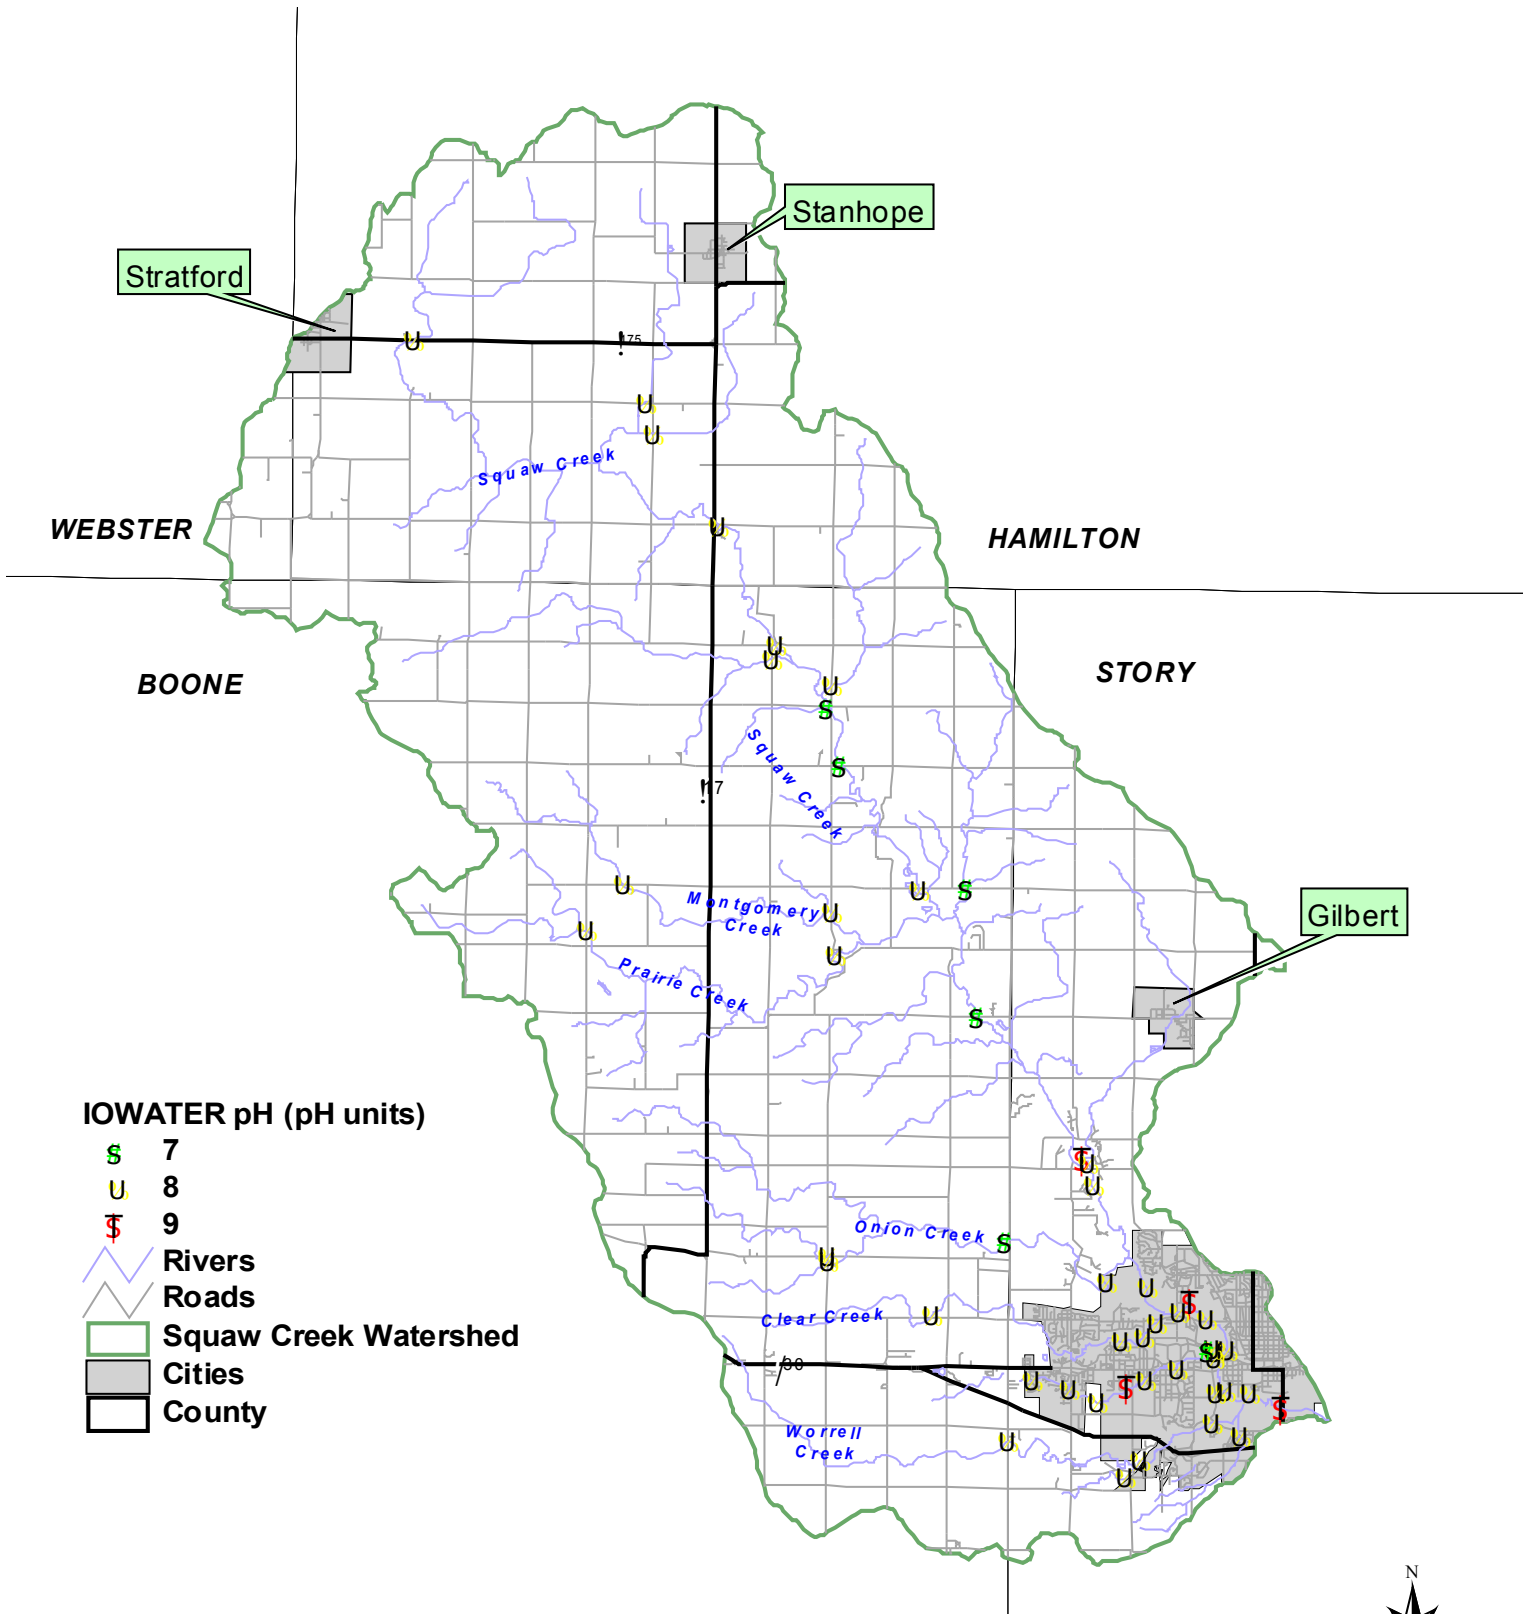

Stratford

Stanhope

Gilbert

WEBSTER

HAMILTON

BOONE

STORY

Squaw Creek

Squaw Creek

Montgomery Creek

Prairie Creek

Onion Creek

Clear Creek

Worrell Creek

IOWATER Water Temperature (degrees F)

X 38 - 45

U 46 - 55

\$ 56 - 63

~ Rivers

— Roads

▭ Squaw Creek Watershed

▭ Cities

▭ County