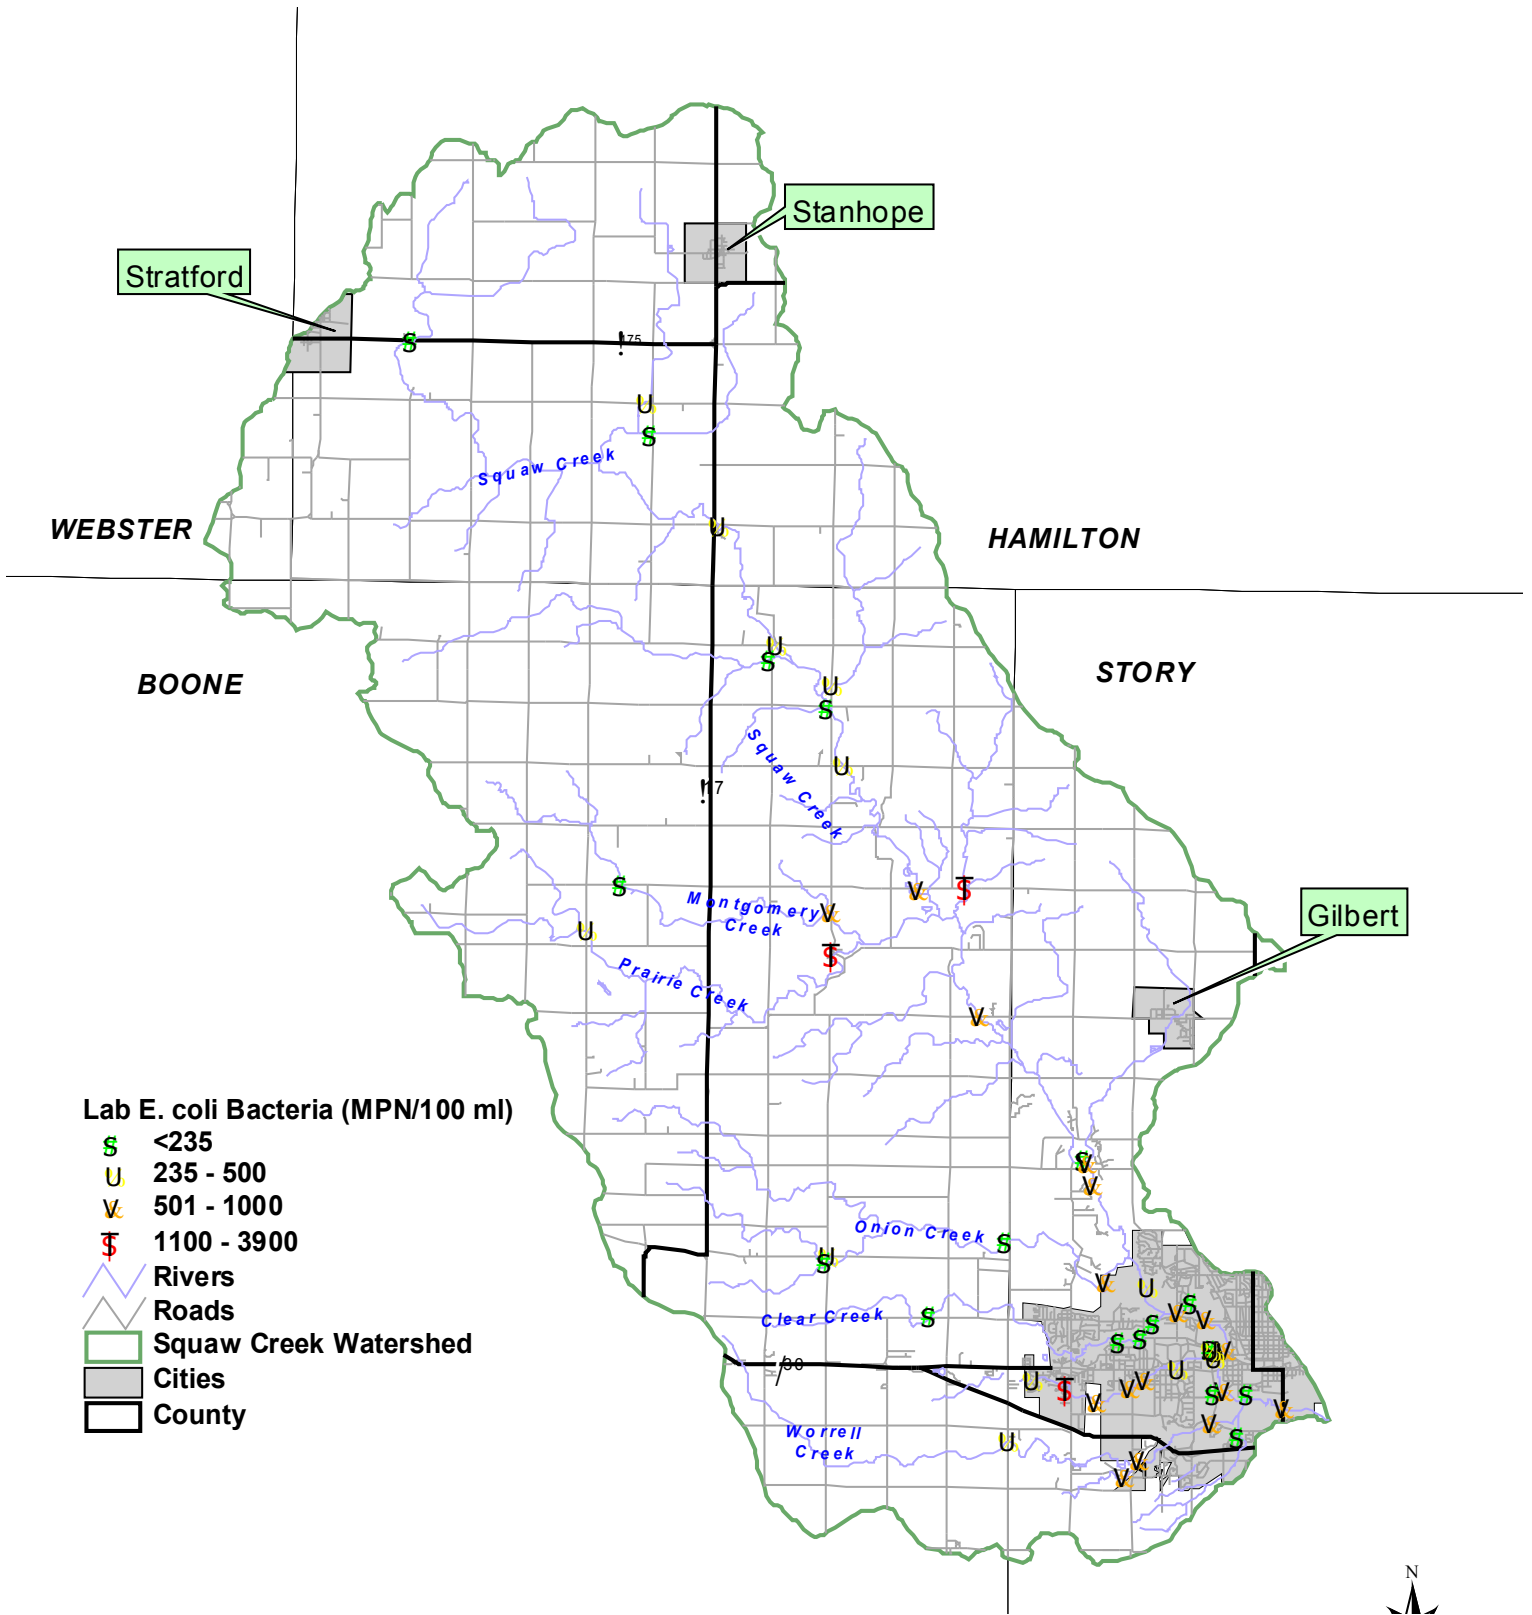

Stratford

Stanhope

Gilbert

WEBSTER

HAMILTON

BOONE

STORY

Squaw Creek

Squaw Creek

Montgomery Creek

Prairie Creek

Onion Creek

Clear Creek

Worrell Creek

IOWATER Water Temperature (degrees F)

X 38 - 45

U 46 - 55

\$ 56 - 63

~ Rivers

— Roads

▭ Squaw Creek Watershed

▭ Cities

▭ County