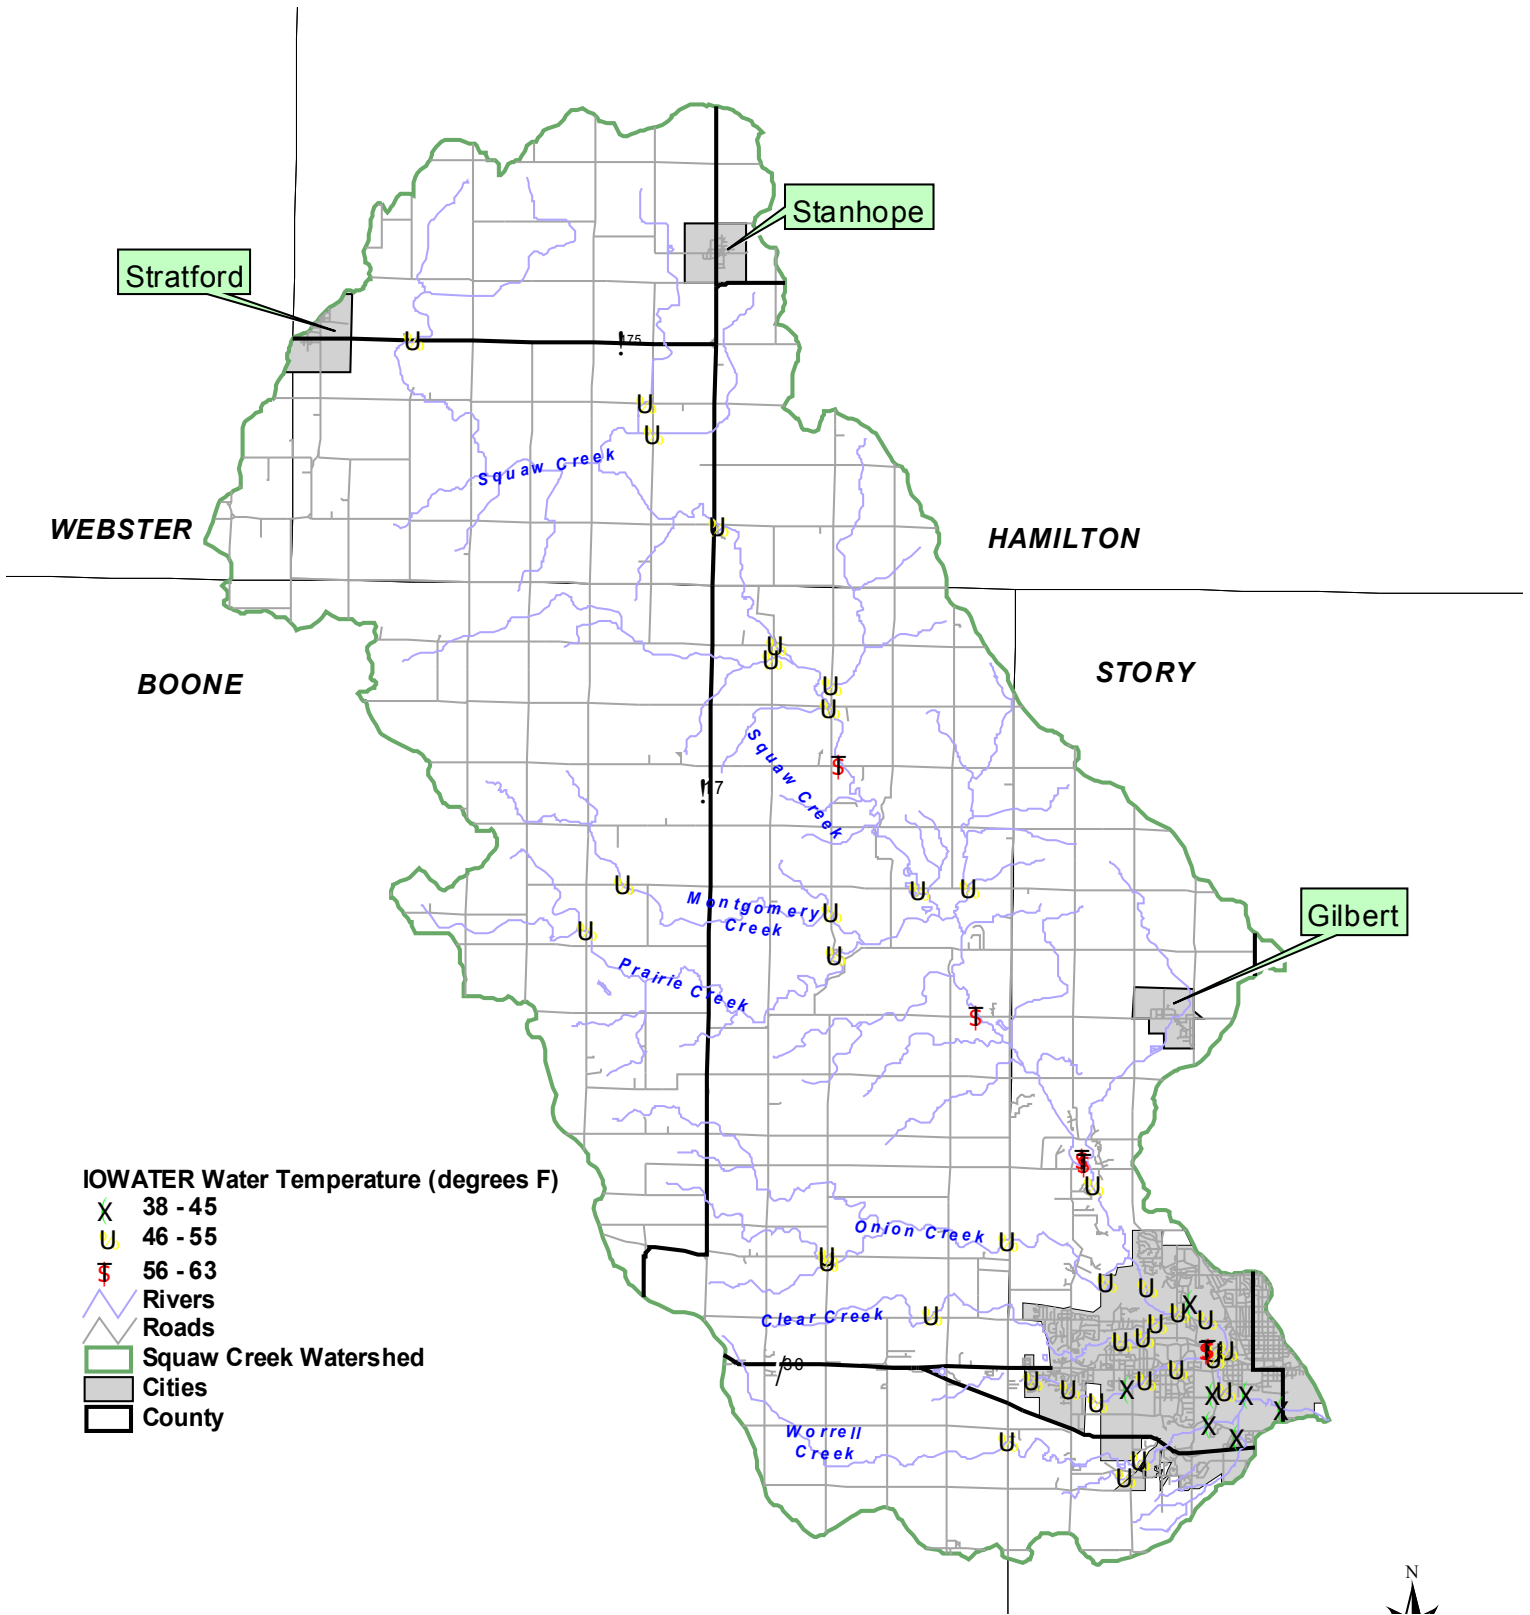

Stratford

Stanhope

Gilbert

WEBSTER

HAMILTON

BOONE

STORY

Squaw Creek

Squaw Creek

Montgomery Creek

Prairie Creek

Onion Creek

Clear Creek

Worrell Creek

IOWATER Water Temperature (degrees F)

X 38 - 45

U 46 - 55

\$ 56 - 63

~ Rivers

— Roads

▭ Squaw Creek Watershed

▭ Cities

▭ County