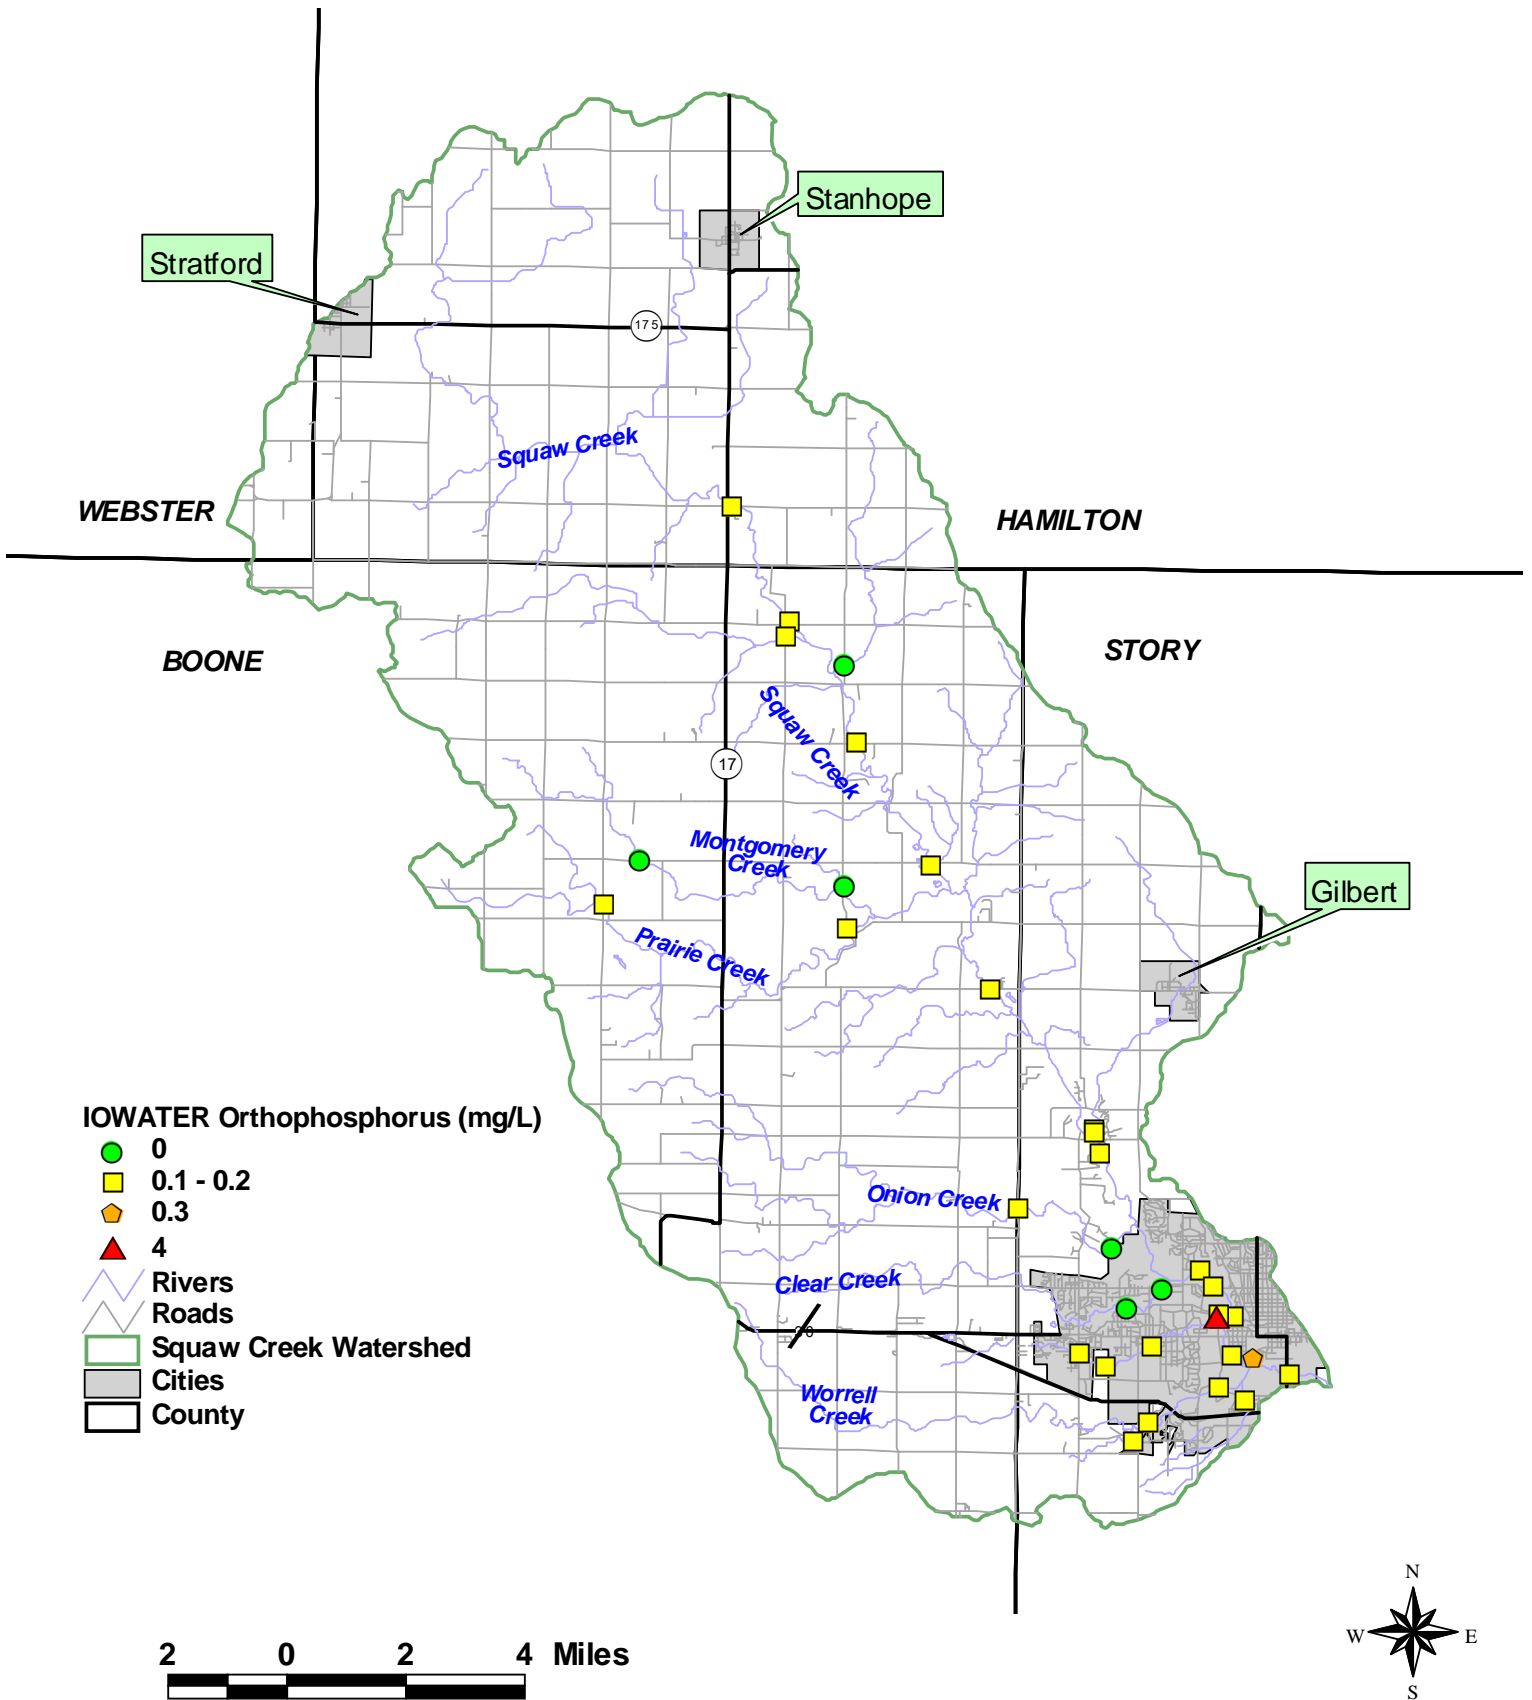

Squaw Creek Snapshot Results - May 12, 2012

Stratford

Stanhope

WEBSTER

HAMILTON

BOONE

STORY

Gilbert

Squaw Creek

Squaw Creek

Montgomery Creek

Prairie Creek

Onion Creek

Clear Creek

Worrell Creek

175

17

Squaw Creek Snapshot Results - May 12, 2012

Squaw Creek Snapshot Results - May 12, 2012

Squaw Creek Snapshot Results - May 12, 2012

Squaw Creek Snapshot Results - May 12, 2012