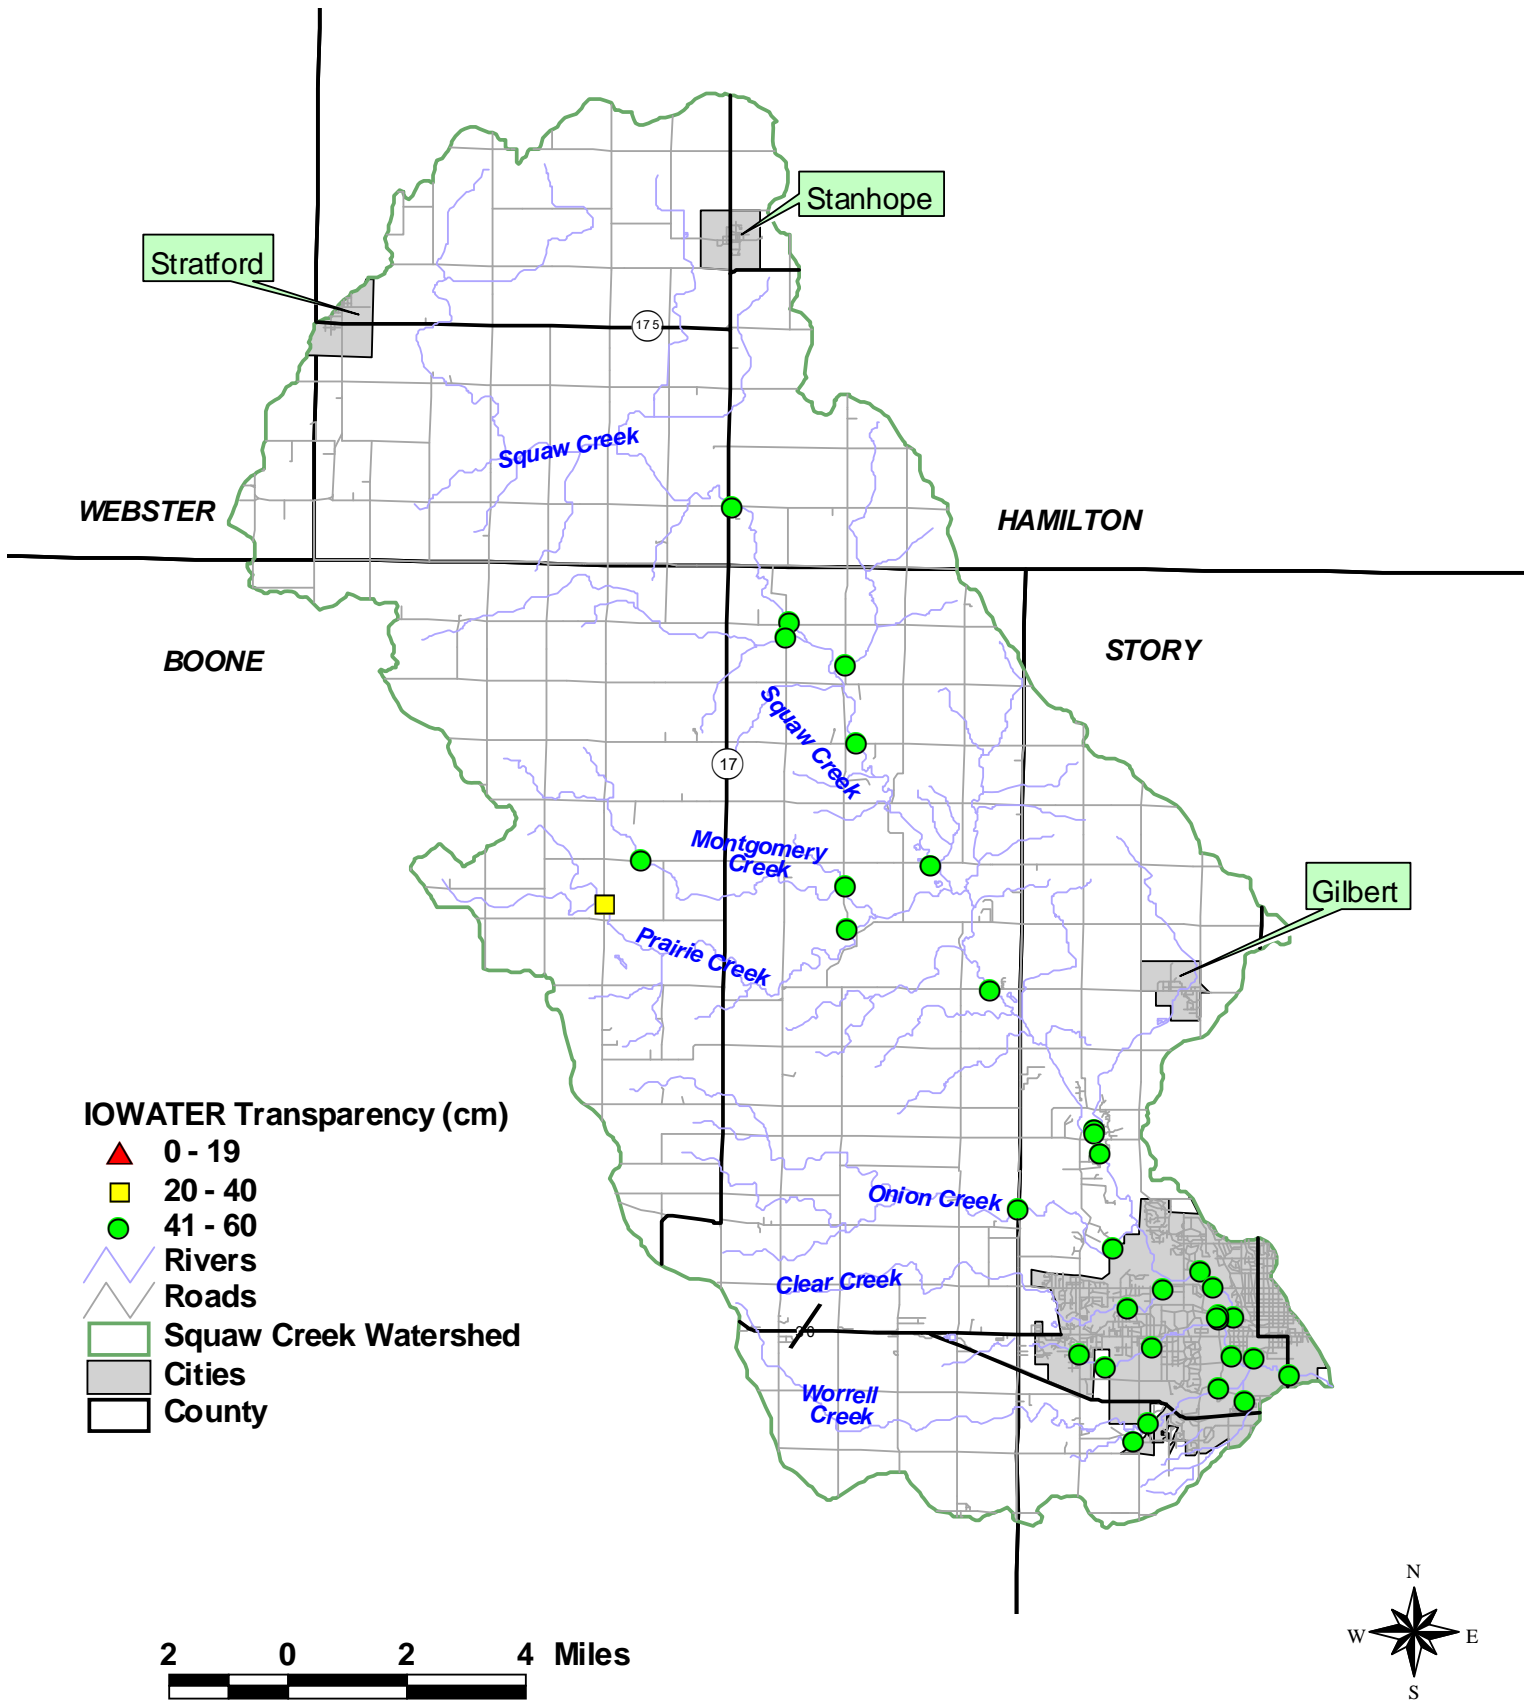

Squaw Creek Snapshot Results - May 12, 2012

Squaw Creek Snapshot Results - May 12, 2012

Squaw Creek Snapshot Results - May 12, 2012

Squaw Creek Snapshot Results - May 12, 2012

Squaw Creek Snapshot Results - May 12, 2012

Squaw Creek Snapshot Results - May 12, 2012

Stratford

Stanhope

WEBSTER

HAMILTON

BOONE

STORY

Gilbert

Squaw Creek

Squaw Creek

Montgomery Creek

Prairie Creek

Onion Creek

Clear Creek

Worrell Creek

175

17

Squaw Creek Snapshot Results - May 12, 2012

Squaw Creek Snapshot Results - May 12, 2012

Squaw Creek Snapshot Results - May 12, 2012

Squaw Creek Snapshot Results - May 12, 2012