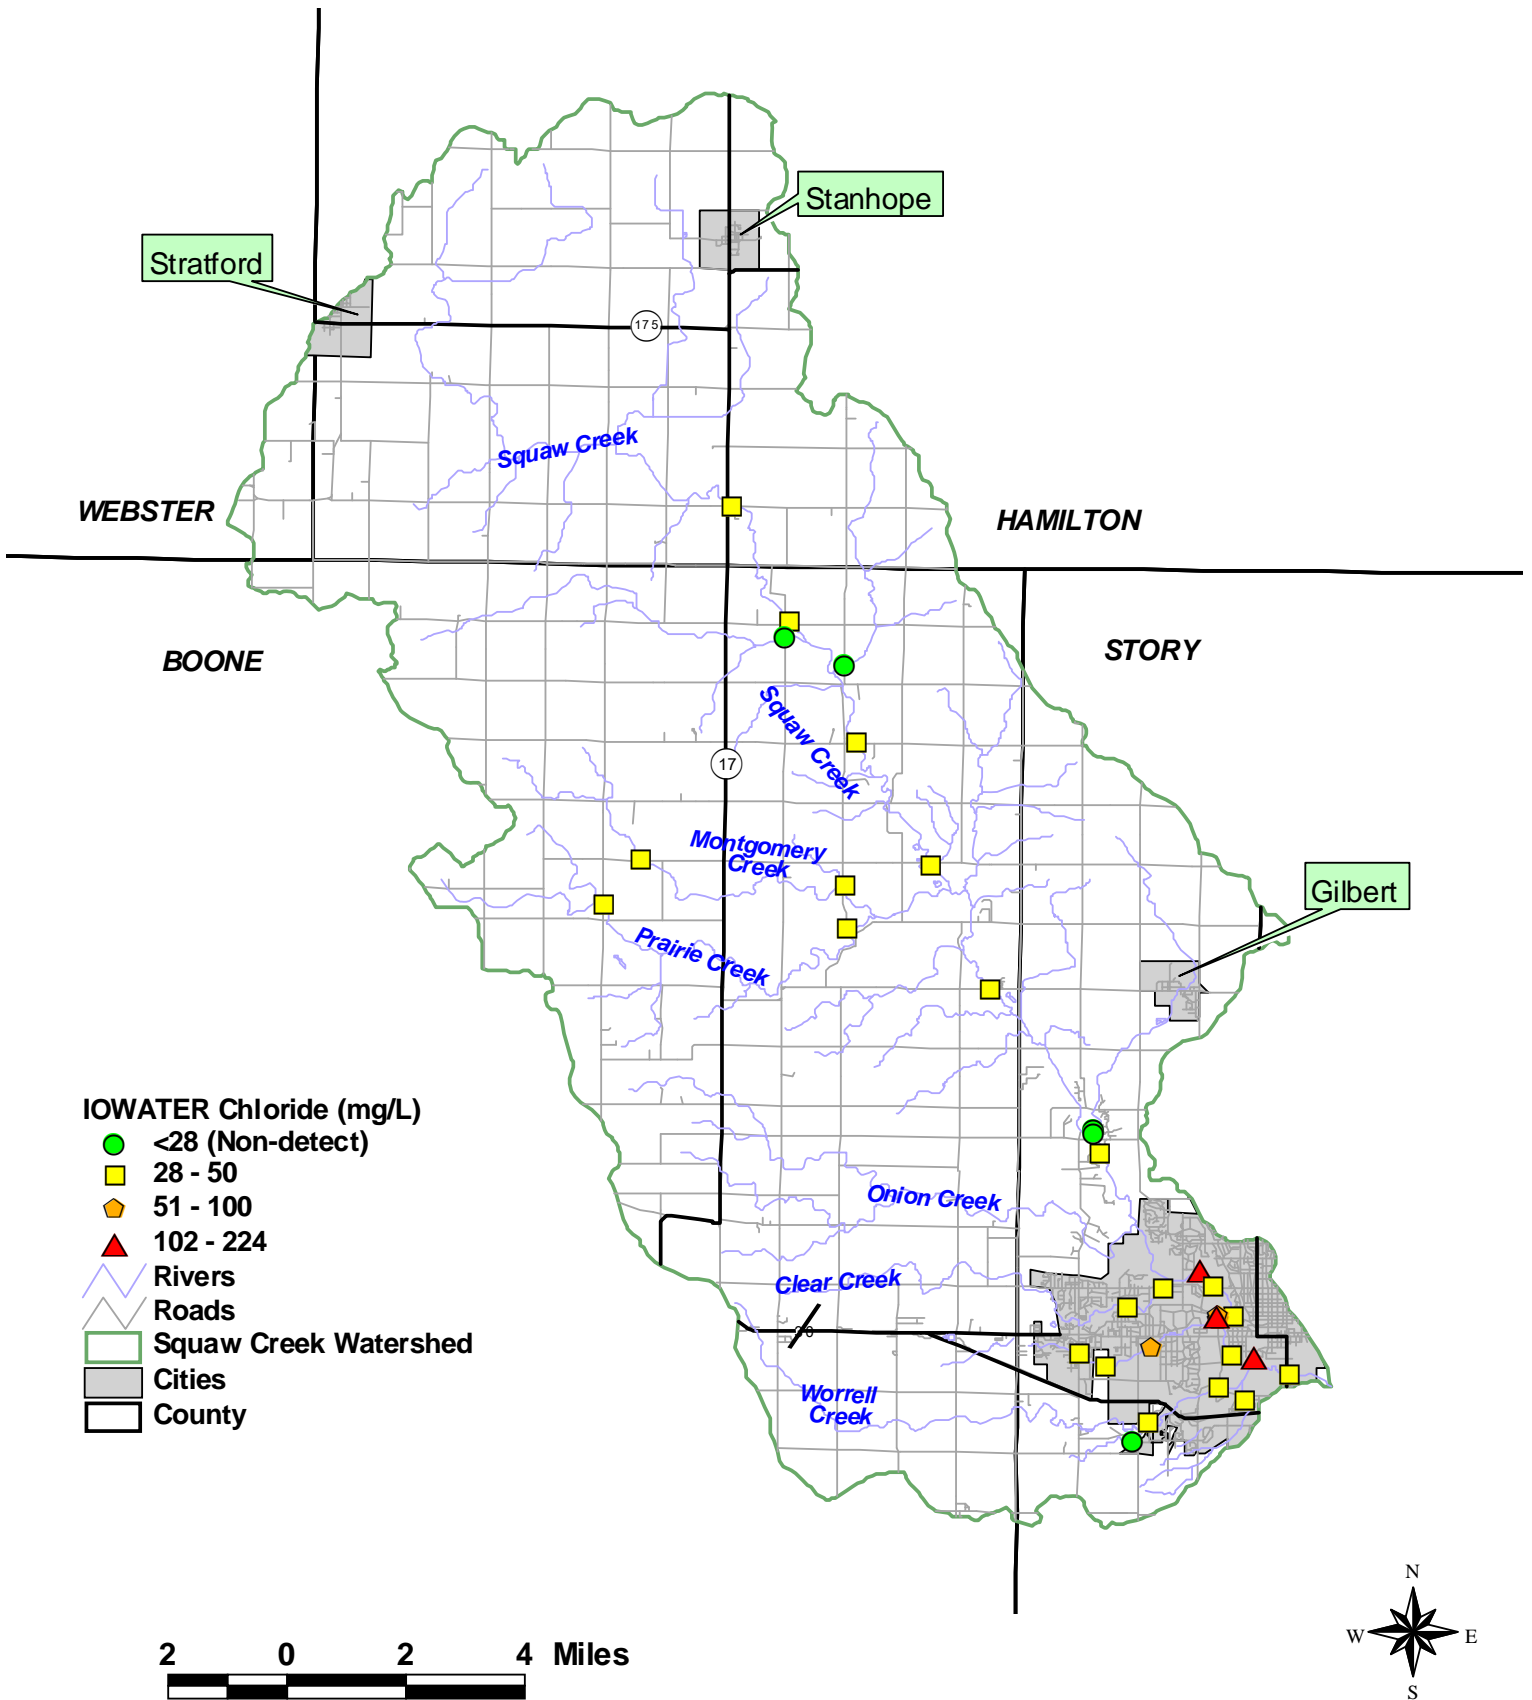

Squaw Creek Snapshot Results - May 12, 2012

Squaw Creek Snapshot Results - May 12, 2012

Squaw Creek Snapshot Results - May 12, 2012

Squaw Creek Snapshot Results - May 12, 2012

Squaw Creek Snapshot Results - May 12, 2012

Squaw Creek Snapshot Results - May 12, 2012

Stratford

Stanhope

WEBSTER

HAMILTON

BOONE

STORY

Gilbert

Squaw Creek

Squaw Creek

Montgomery Creek

Prairie Creek

Onion Creek

Clear Creek

Worrell Creek

175

17

Squaw Creek Snapshot Results - May 12, 2012

Squaw Creek Snapshot Results - May 12, 2012

Squaw Creek Snapshot Results - May 12, 2012

Squaw Creek Snapshot Results - May 12, 2012