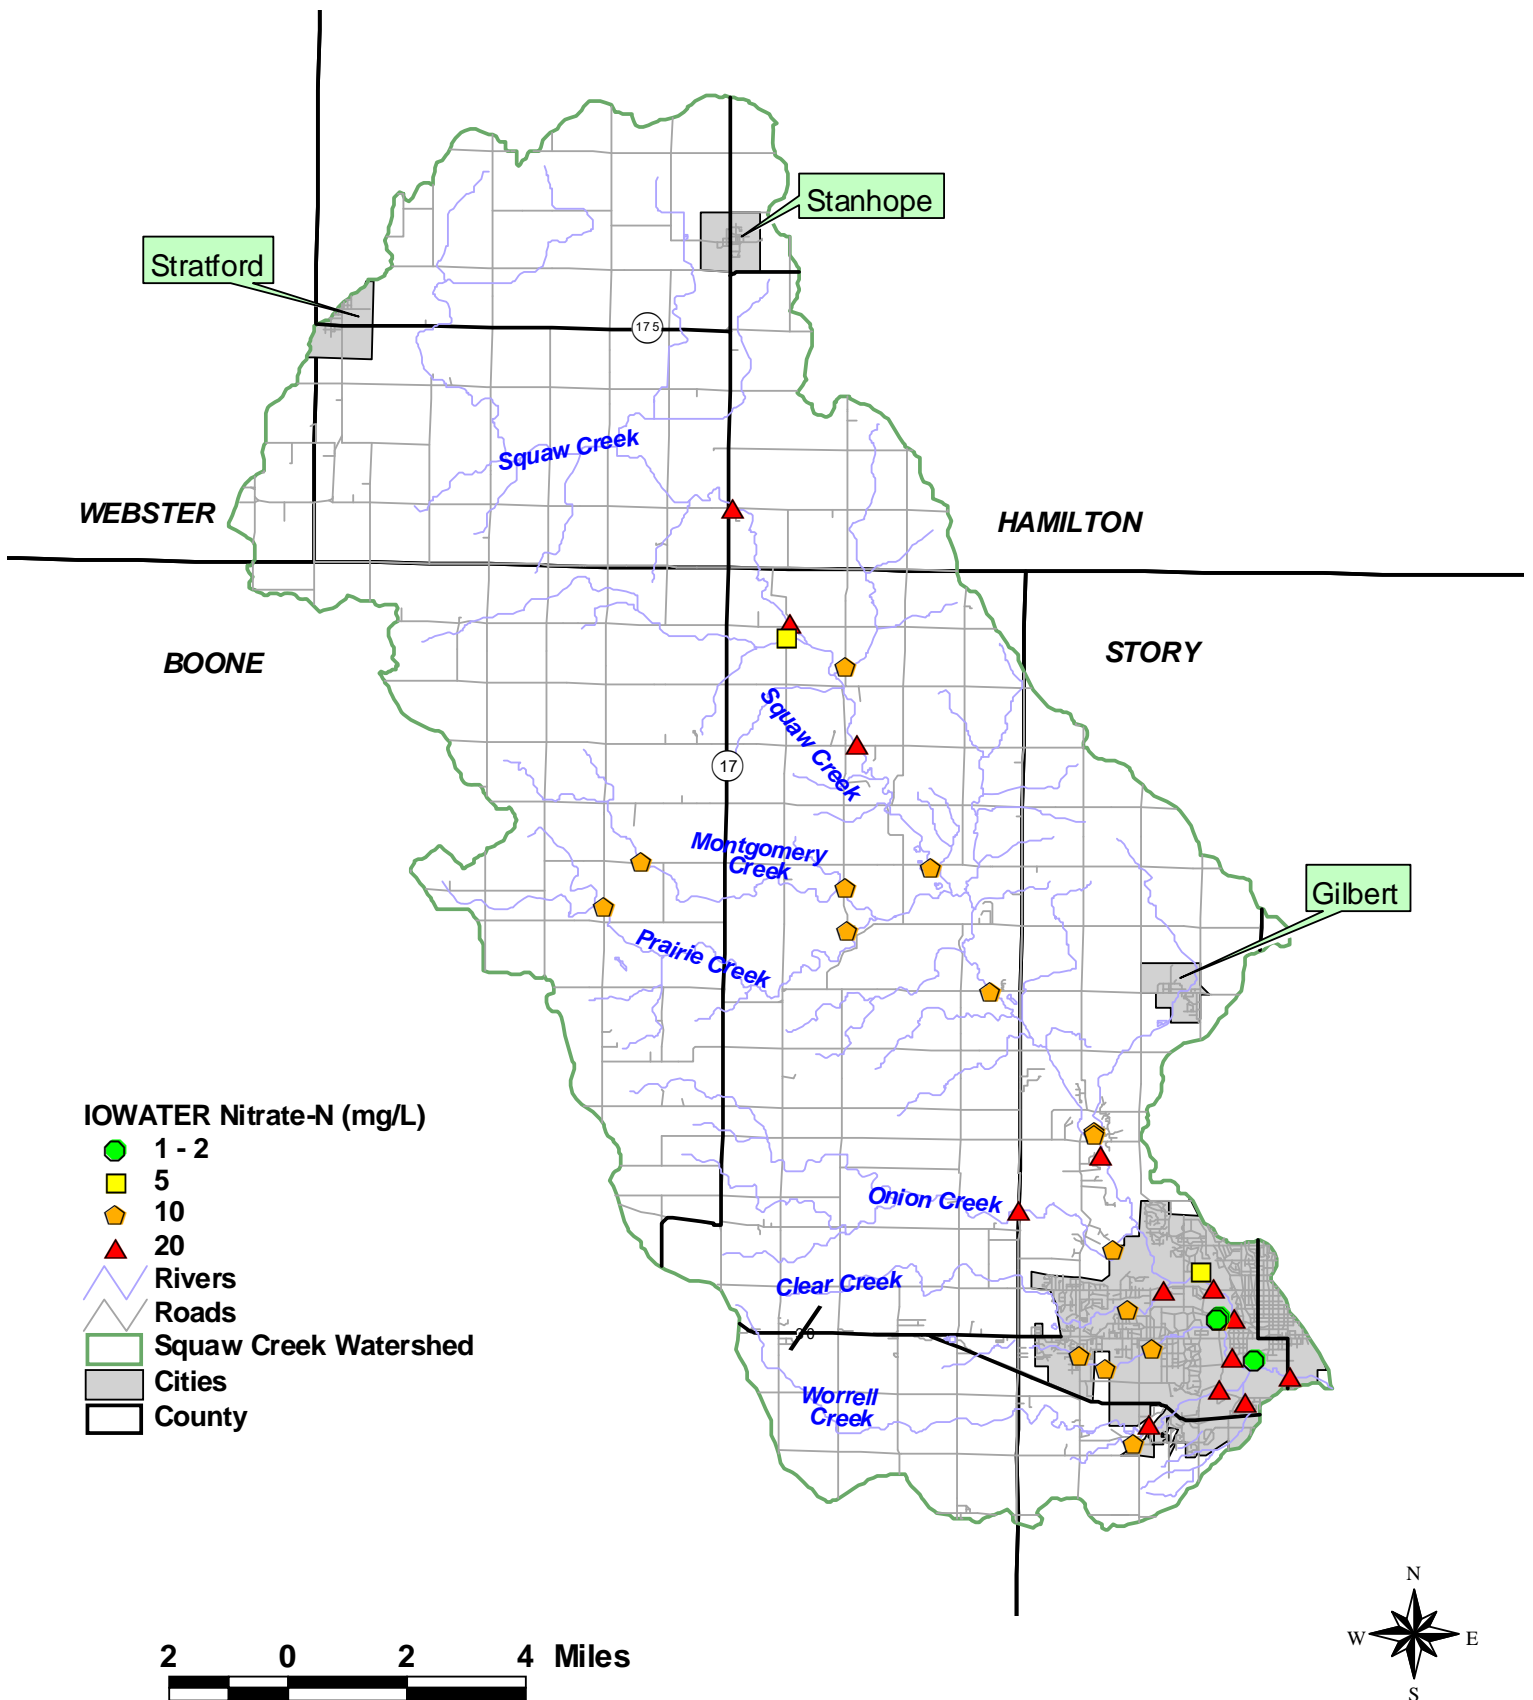

Squaw Creek Snapshot Results - May 12, 2012

Stratford

Stanhope

WEBSTER

HAMILTON

BOONE

STORY

Gilbert

Squaw Creek

Squaw Creek

Montgomery Creek

Prairie Creek

Onion Creek

Clear Creek

Worrell Creek

175

17

Squaw Creek Snapshot Results - May 12, 2012

Squaw Creek Snapshot Results - May 12, 2012

Squaw Creek Snapshot Results - May 12, 2012

Squaw Creek Snapshot Results - May 12, 2012