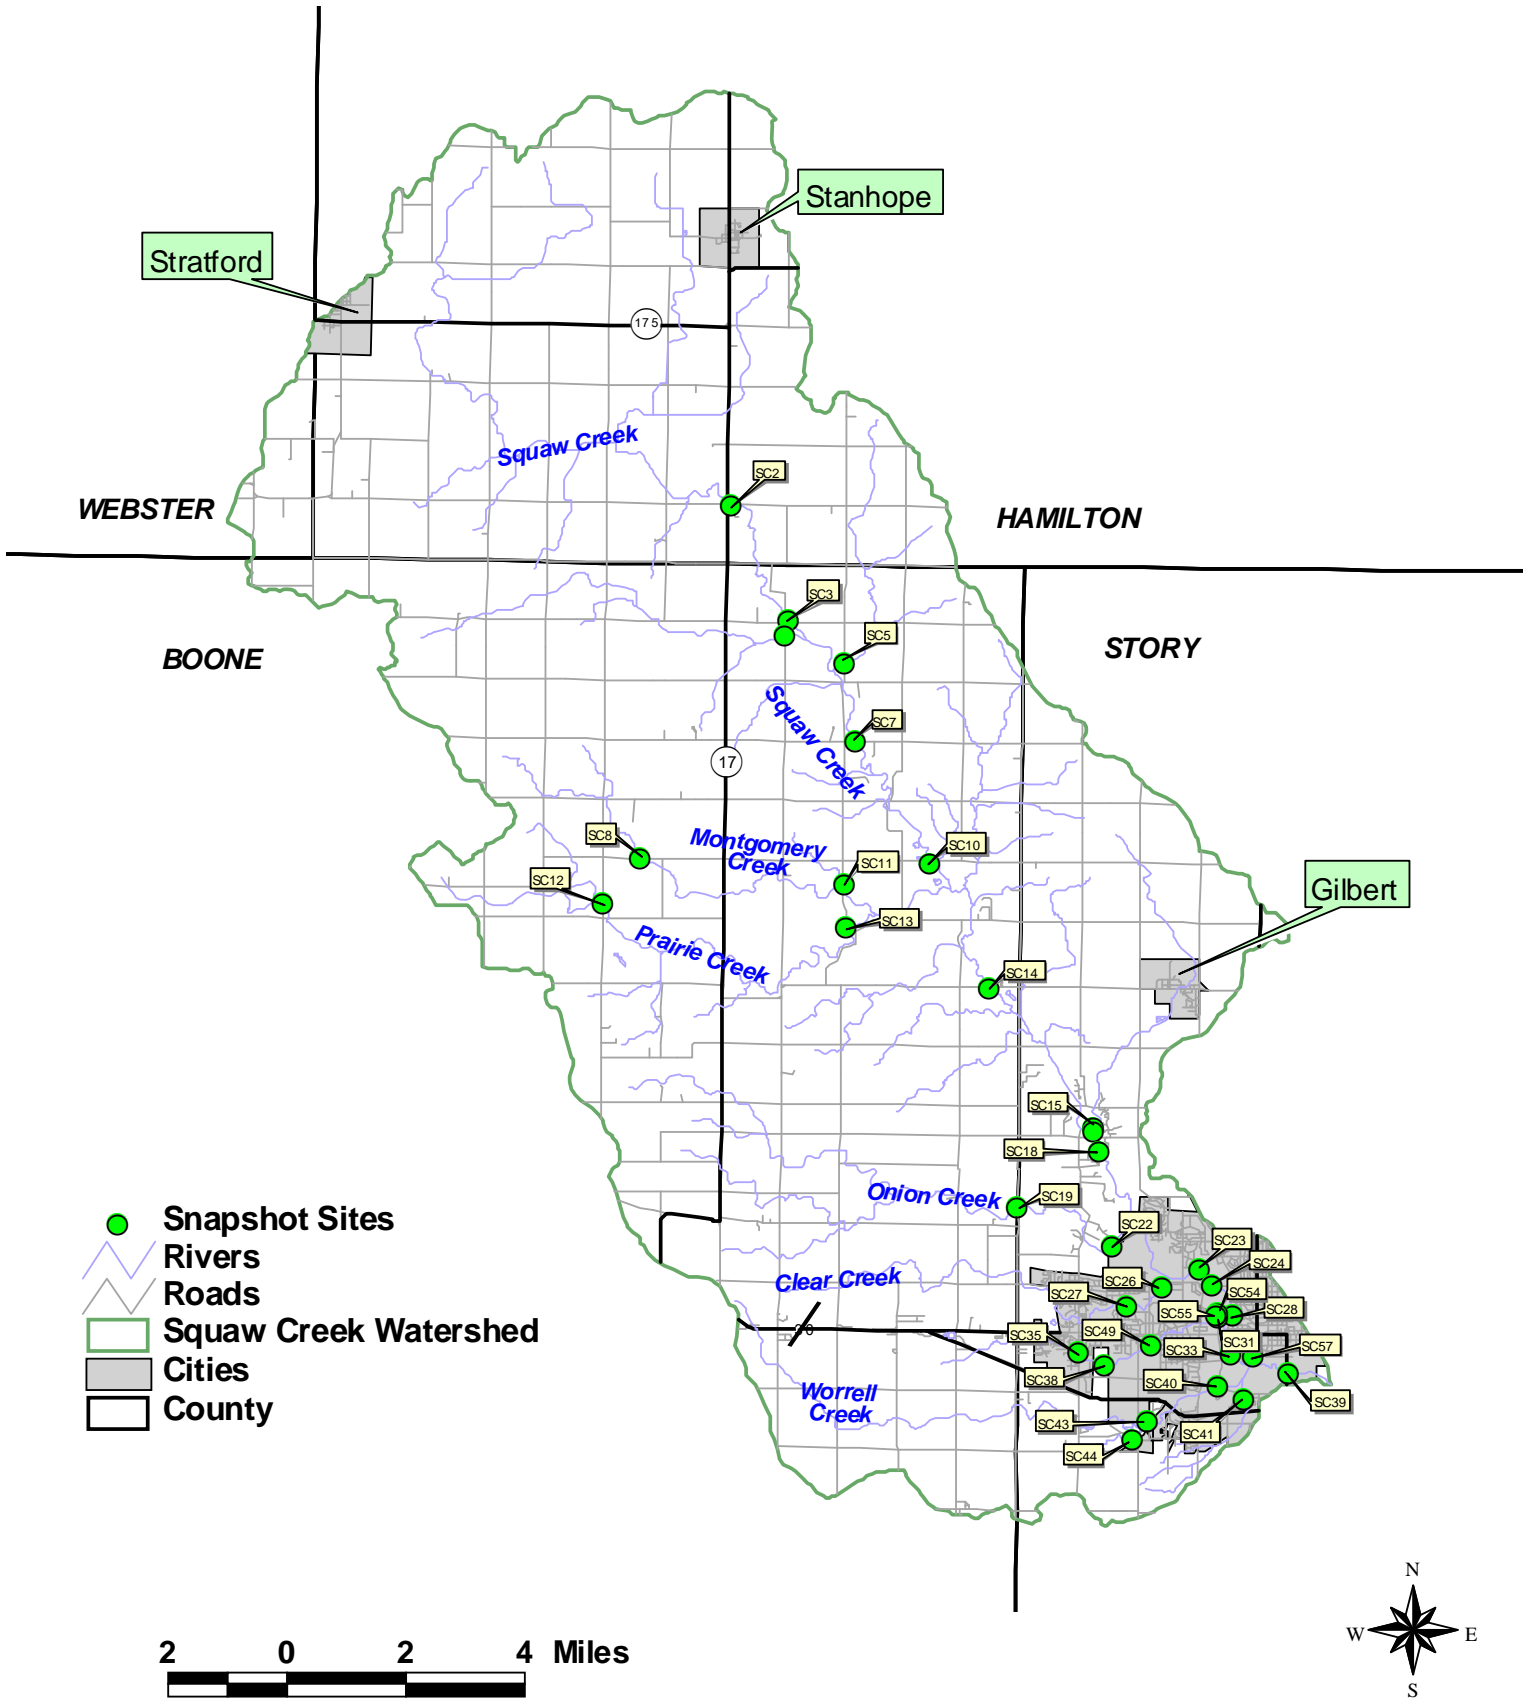

Squaw Creek Snapshot Results - May 12, 2012

Squaw Creek Snapshot Results - May 12, 2012

Squaw Creek Snapshot Results - May 12, 2012

Squaw Creek Snapshot Results - May 12, 2012

Squaw Creek Snapshot Results - May 12, 2012

Squaw Creek Snapshot Results - May 12, 2012

Stratford

Stanhope

WEBSTER

HAMILTON

BOONE

STORY

Gilbert

Squaw Creek

Squaw Creek

Montgomery Creek

Prairie Creek

Onion Creek

Clear Creek

Worrell Creek

175

17

Squaw Creek Snapshot Results - May 12, 2012

Squaw Creek Snapshot Results - May 12, 2012

Squaw Creek Snapshot Results - May 12, 2012

Squaw Creek Snapshot Results - May 12, 2012