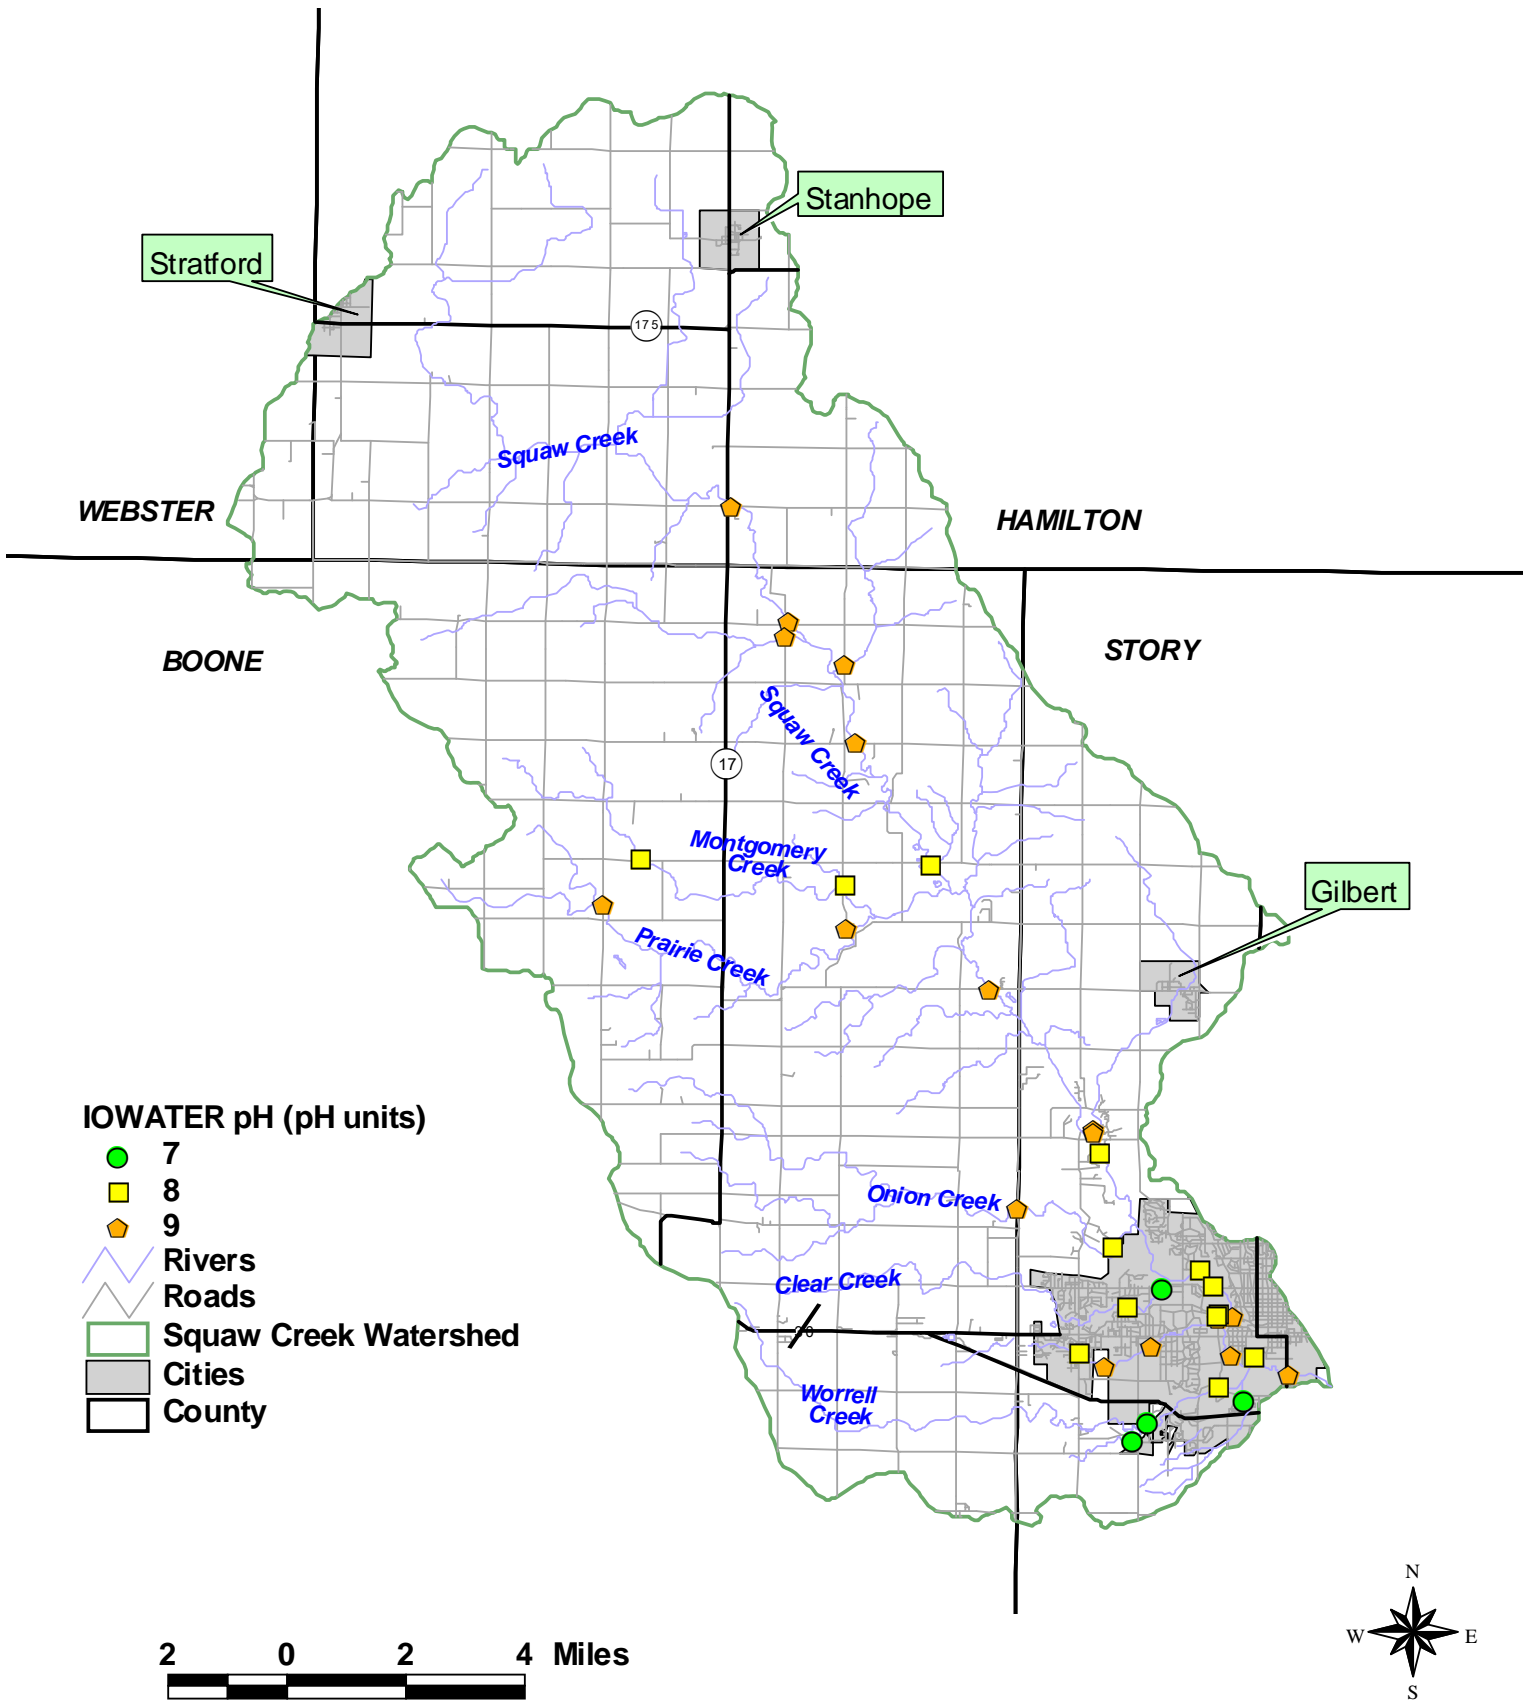

Squaw Creek Snapshot Results - May 12, 2012

Stratford

Stanhope

WEBSTER

HAMILTON

BOONE

STORY

Gilbert

Squaw Creek

Squaw Creek

Montgomery Creek

Prairie Creek

Onion Creek

Clear Creek

Worrell Creek

175

17

Squaw Creek Snapshot Results - May 12, 2012

Squaw Creek Snapshot Results - May 12, 2012

Squaw Creek Snapshot Results - May 12, 2012

Squaw Creek Snapshot Results - May 12, 2012