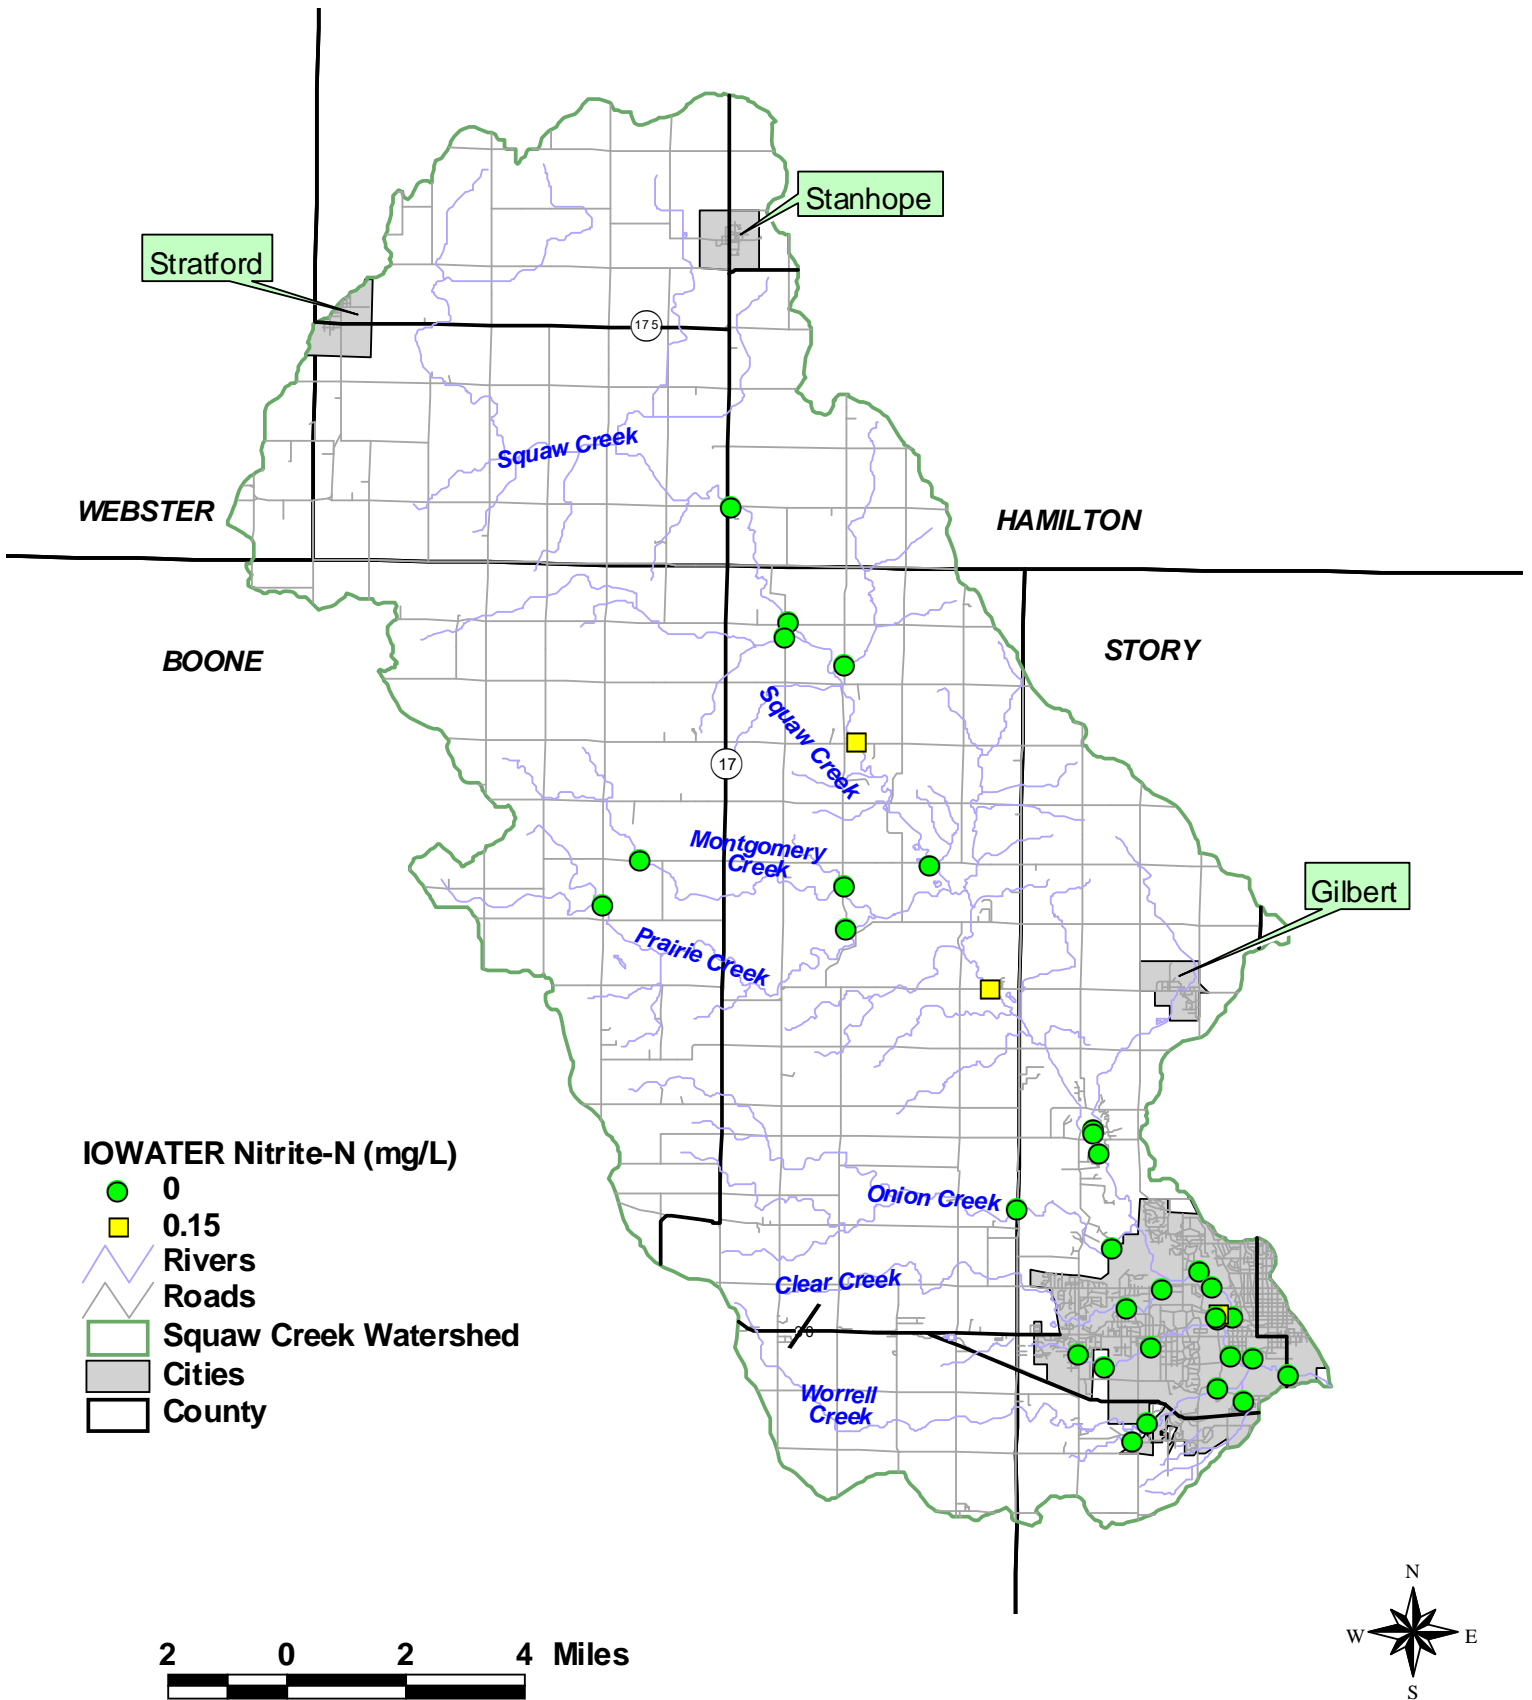

Squaw Creek Snapshot Results - May 12, 2012

Squaw Creek Snapshot Results - May 12, 2012

Squaw Creek Snapshot Results - May 12, 2012

Squaw Creek Snapshot Results - May 12, 2012

Squaw Creek Snapshot Results - May 12, 2012

Squaw Creek Snapshot Results - May 12, 2012

Stratford

Stanhope

WEBSTER

HAMILTON

BOONE

STORY

Gilbert

Squaw Creek

Squaw Creek

Montgomery Creek

Prairie Creek

Onion Creek

Clear Creek

Worrell Creek

175

17

Squaw Creek Snapshot Results - May 12, 2012

Squaw Creek Snapshot Results - May 12, 2012

Squaw Creek Snapshot Results - May 12, 2012

Squaw Creek Snapshot Results - May 12, 2012