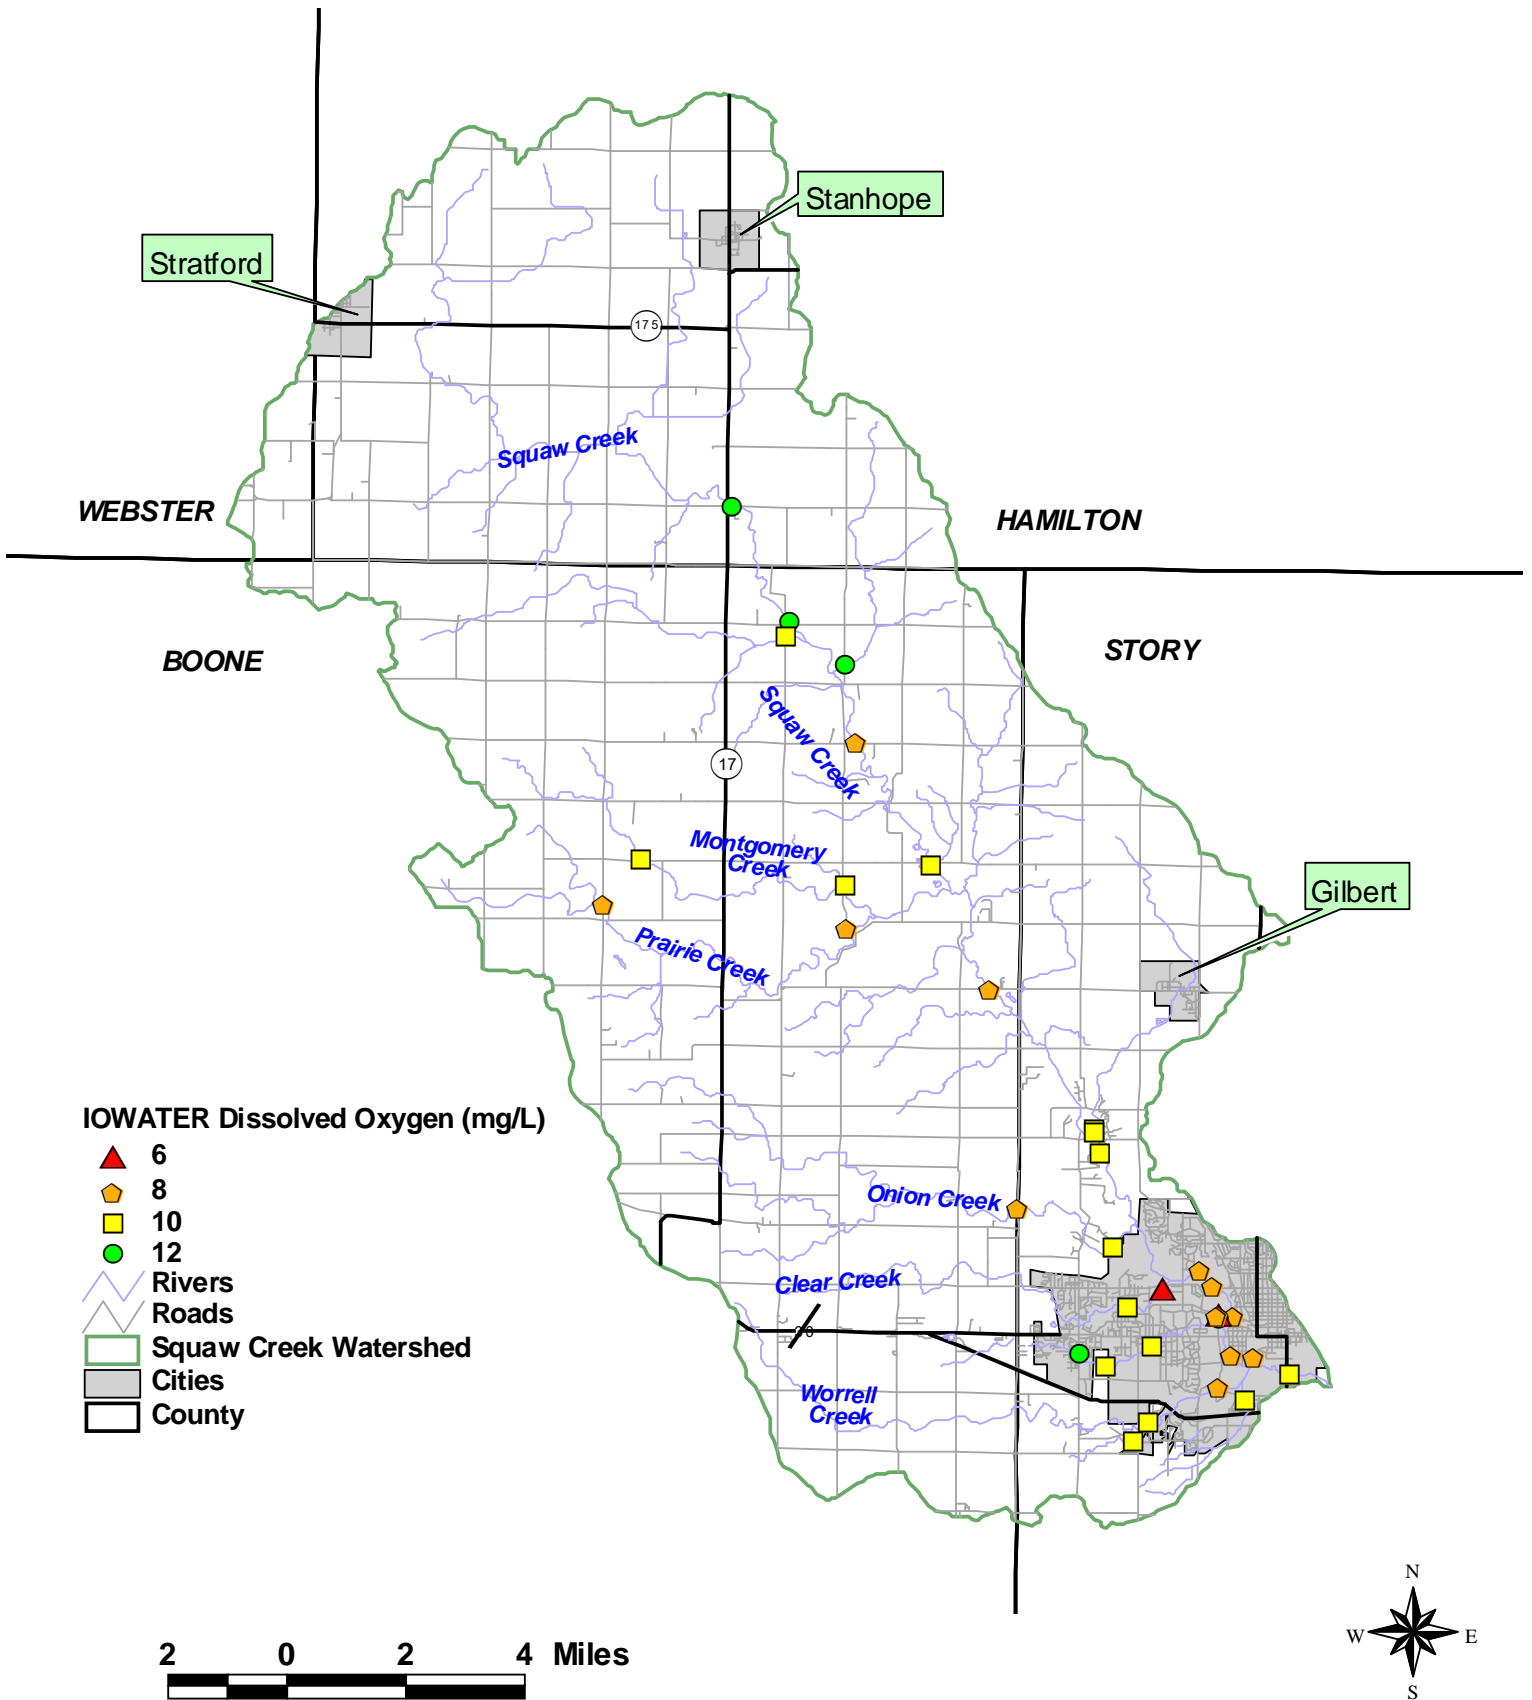

Squaw Creek Snapshot Results - May 12, 2012

Squaw Creek Snapshot Results - May 12, 2012

Squaw Creek Snapshot Results - May 12, 2012

Squaw Creek Snapshot Results - May 12, 2012

Squaw Creek Snapshot Results - May 12, 2012

Squaw Creek Snapshot Results - May 12, 2012

Stratford

Stanhope

WEBSTER

HAMILTON

BOONE

STORY

Gilbert

Squaw Creek

Squaw Creek

Montgomery Creek

Prairie Creek

Onion Creek

Clear Creek

Worrell Creek

175

17

Squaw Creek Snapshot Results - May 12, 2012

Squaw Creek Snapshot Results - May 12, 2012

Squaw Creek Snapshot Results - May 12, 2012

Squaw Creek Snapshot Results - May 12, 2012