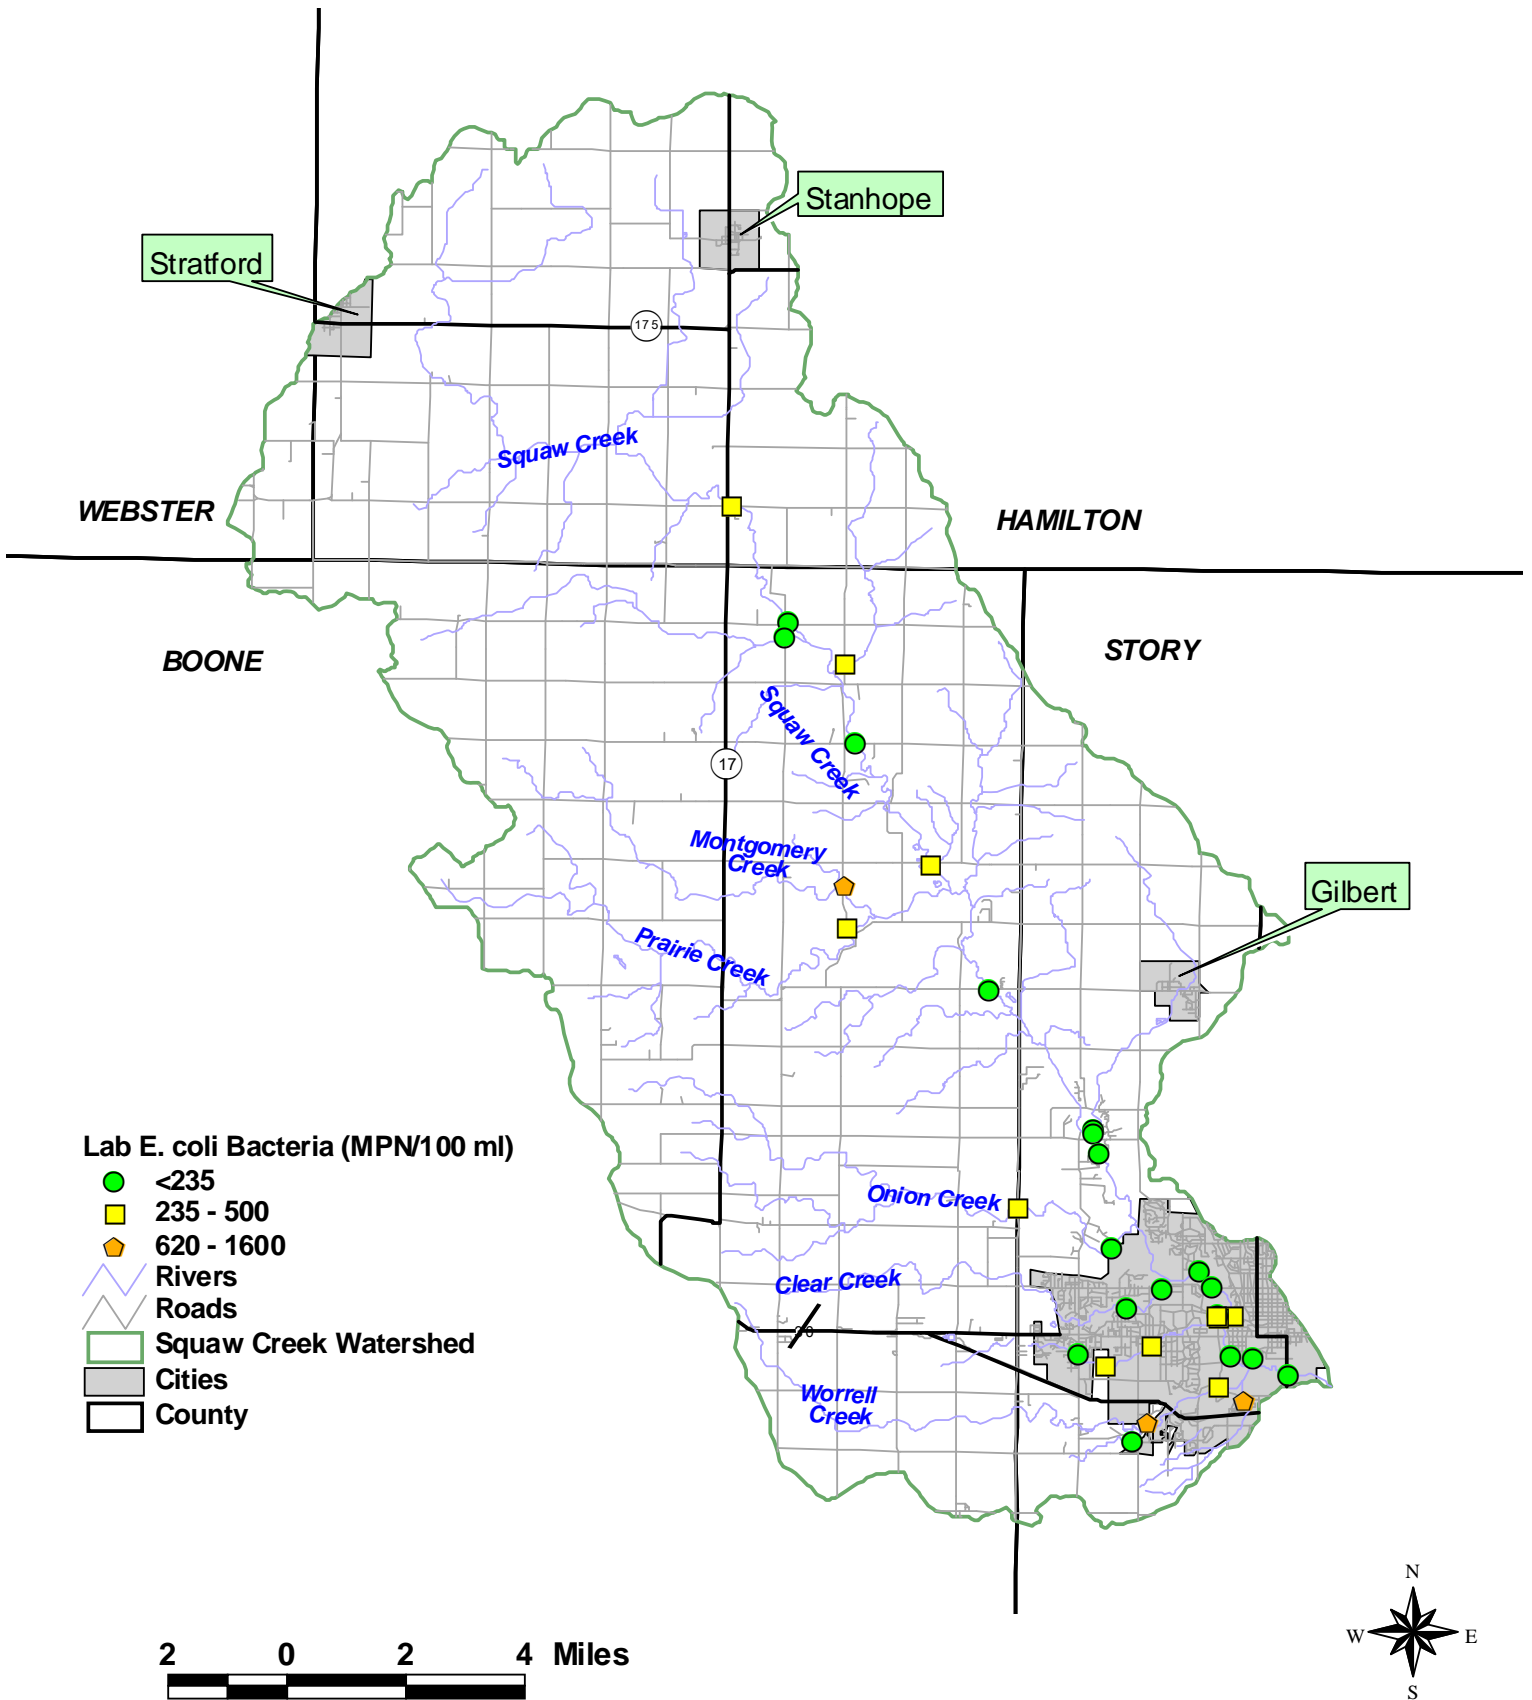

Squaw Creek Snapshot Results - May 12, 2012

Squaw Creek Snapshot Results - May 12, 2012

Squaw Creek Snapshot Results - May 12, 2012

Squaw Creek Snapshot Results - May 12, 2012

Squaw Creek Snapshot Results - May 12, 2012

Squaw Creek Snapshot Results - May 12, 2012

Stratford

Stanhope

WEBSTER

HAMILTON

BOONE

STORY

Gilbert

Squaw Creek

Squaw Creek

Montgomery Creek

Prairie Creek

Onion Creek

Clear Creek

Worrell Creek

175

17

Squaw Creek Snapshot Results - May 12, 2012

Squaw Creek Snapshot Results - May 12, 2012

Squaw Creek Snapshot Results - May 12, 2012

Squaw Creek Snapshot Results - May 12, 2012