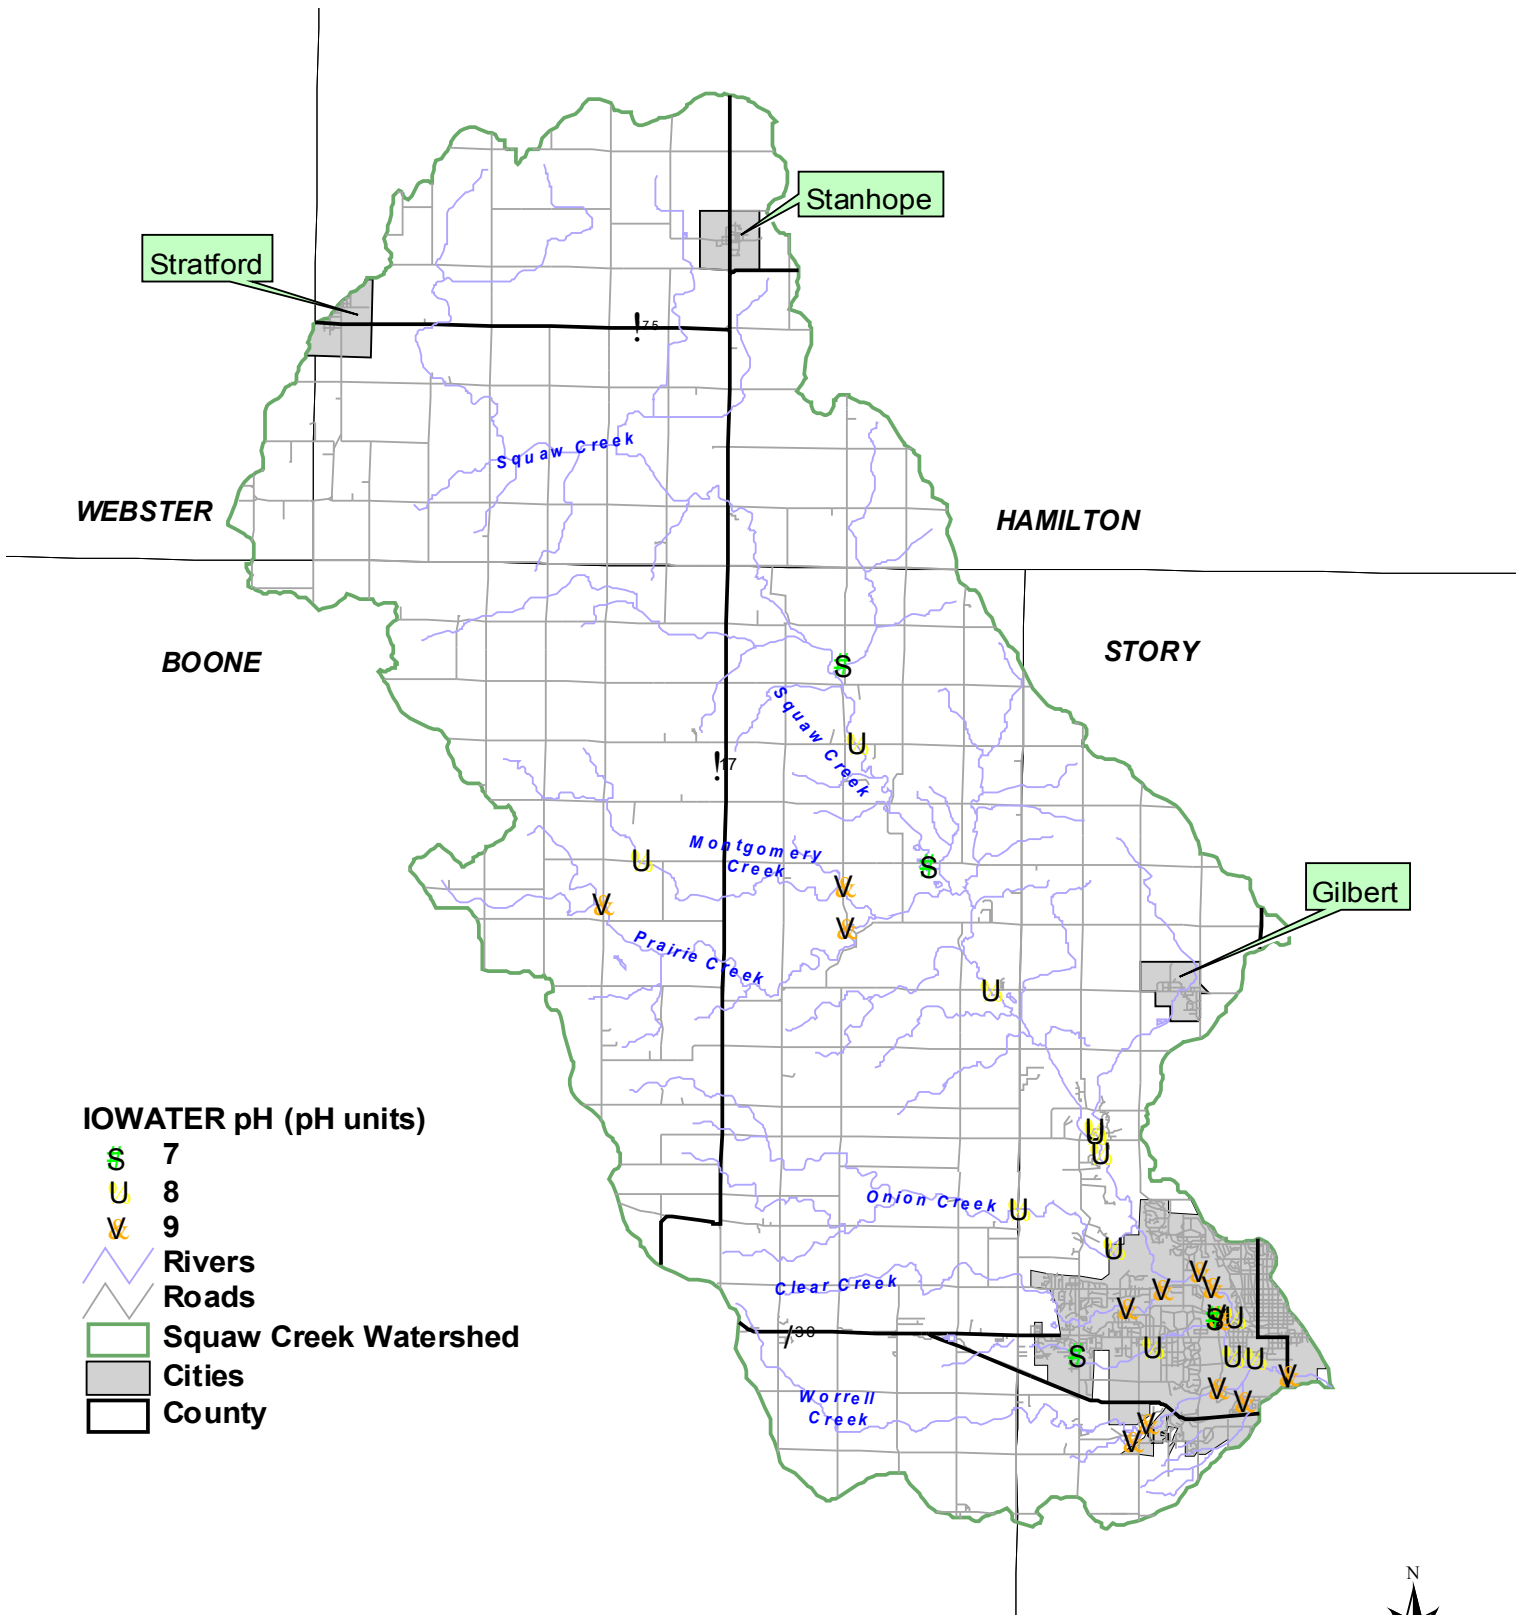

Gilbert

WEBSTER

HAMILTON

BOONE

STORY

Squaw Creek

Squaw Creek

Montgomery Creek

Prairie Creek

Onion Creek

Clear Creek

Worrell Creek

Stratford

Stanhope

Gilbert

WEBSTER

HAMILTON

BOONE

STORY

Squaw Creek

Squaw Creek

Montgomery Creek

Prairie Creek

Onion Creek

Clear Creek

Worrell Creek

IOWATER Transparency (cm)

- \$ 0 - 20
- U 21 - 40
- \$ 41 - 60

- Rivers
- Roads
- Squaw Creek Watershed
- Cities
- County