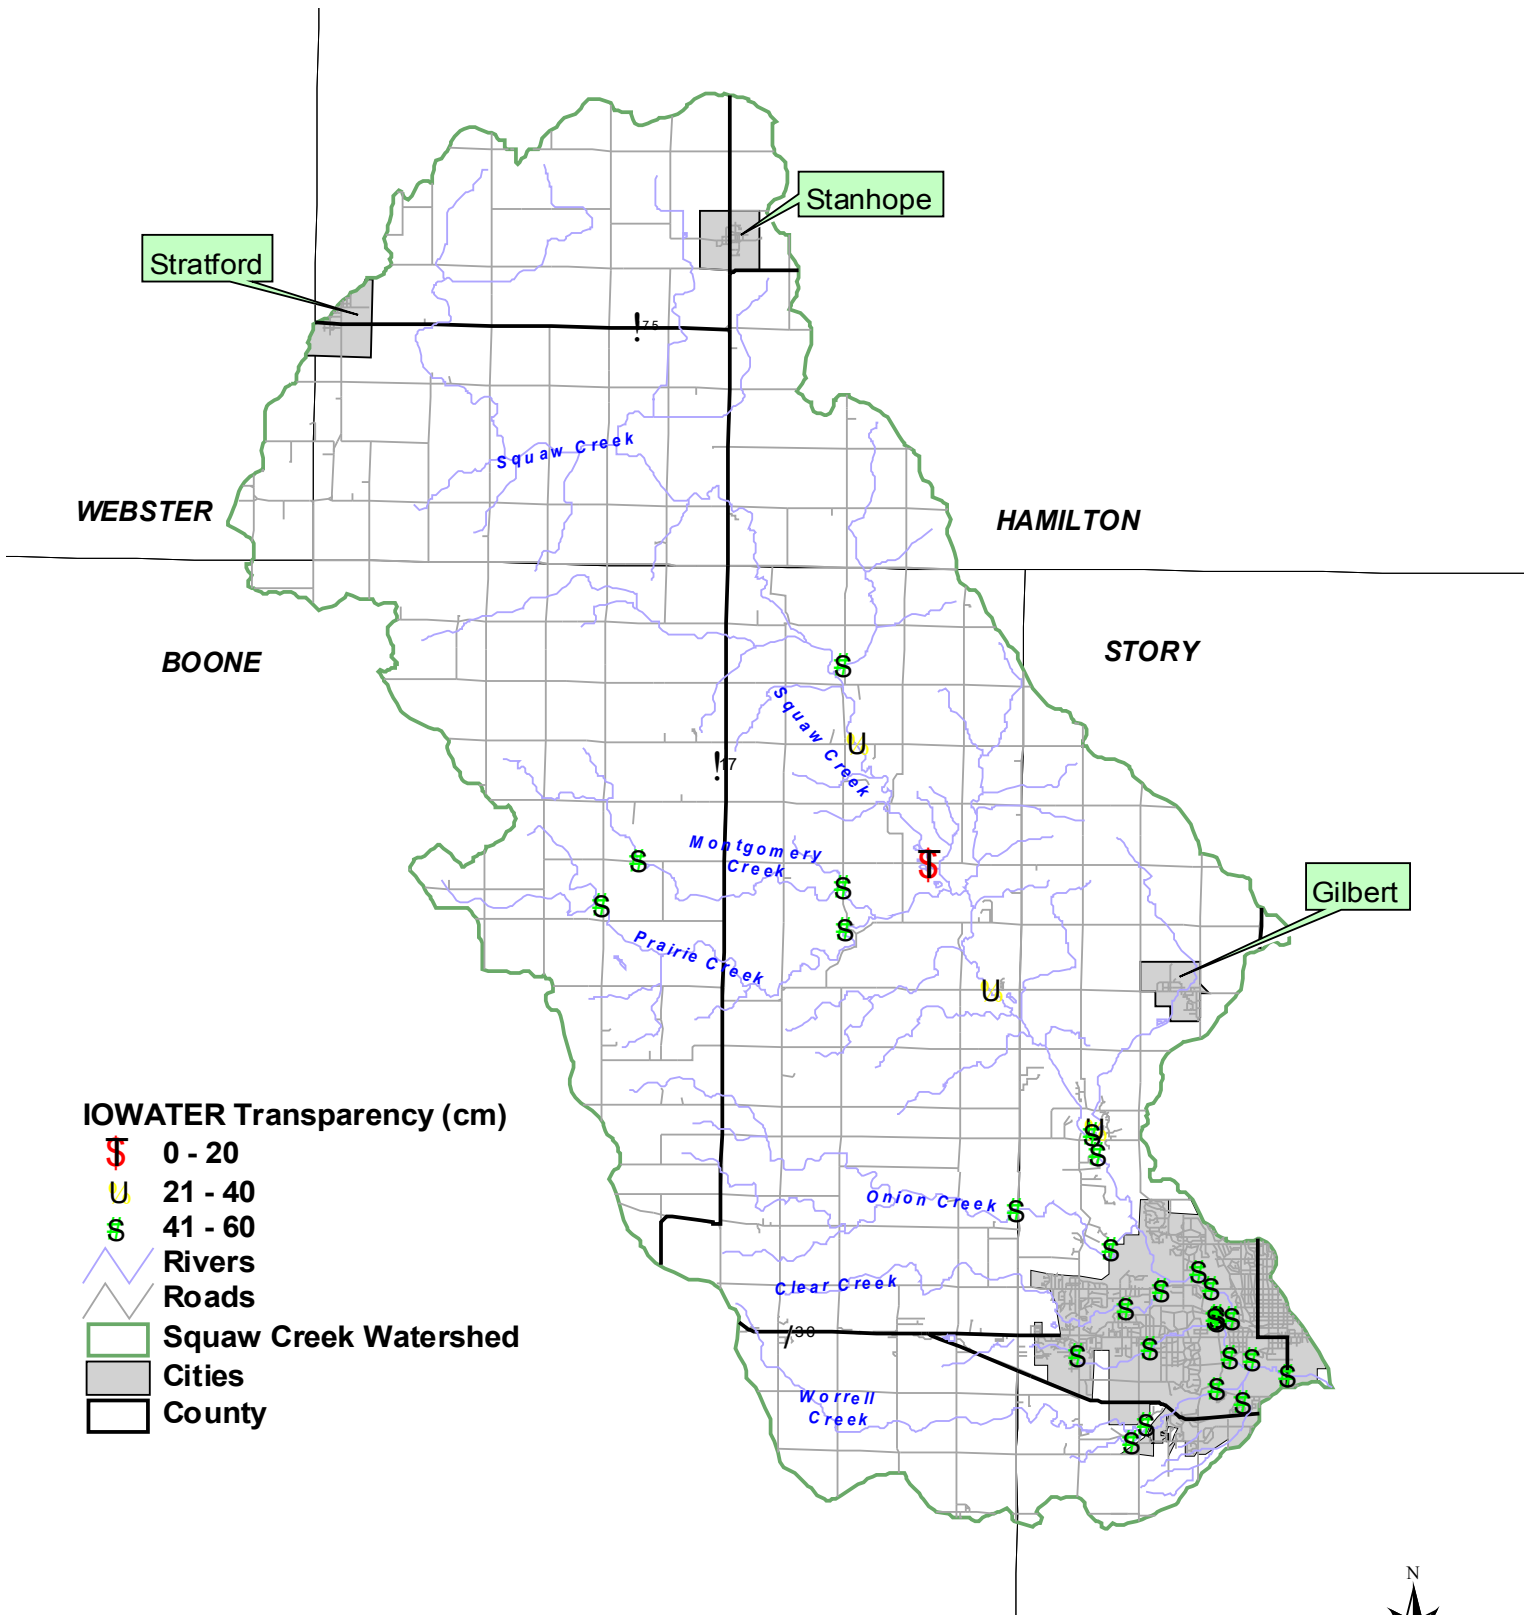

Gilbert

WEBSTER

HAMILTON

BOONE

STORY

Squaw Creek

Squaw Creek

Montgomery Creek

Prairie Creek

Onion Creek

Clear Creek

Worrell Creek

Stratford

Stanhope

Gilbert

WEBSTER

HAMILTON

BOONE

STORY

Squaw Creek

Squaw Creek

Montgomery Creek

Prairie Creek

Onion Creek

Clear Creek

Worrell Creek

IOWATER Transparency (cm)

- \$ 0 - 20
- U 21 - 40
- \$ 41 - 60

- Rivers
- Roads
- Squaw Creek Watershed
- Cities
- County