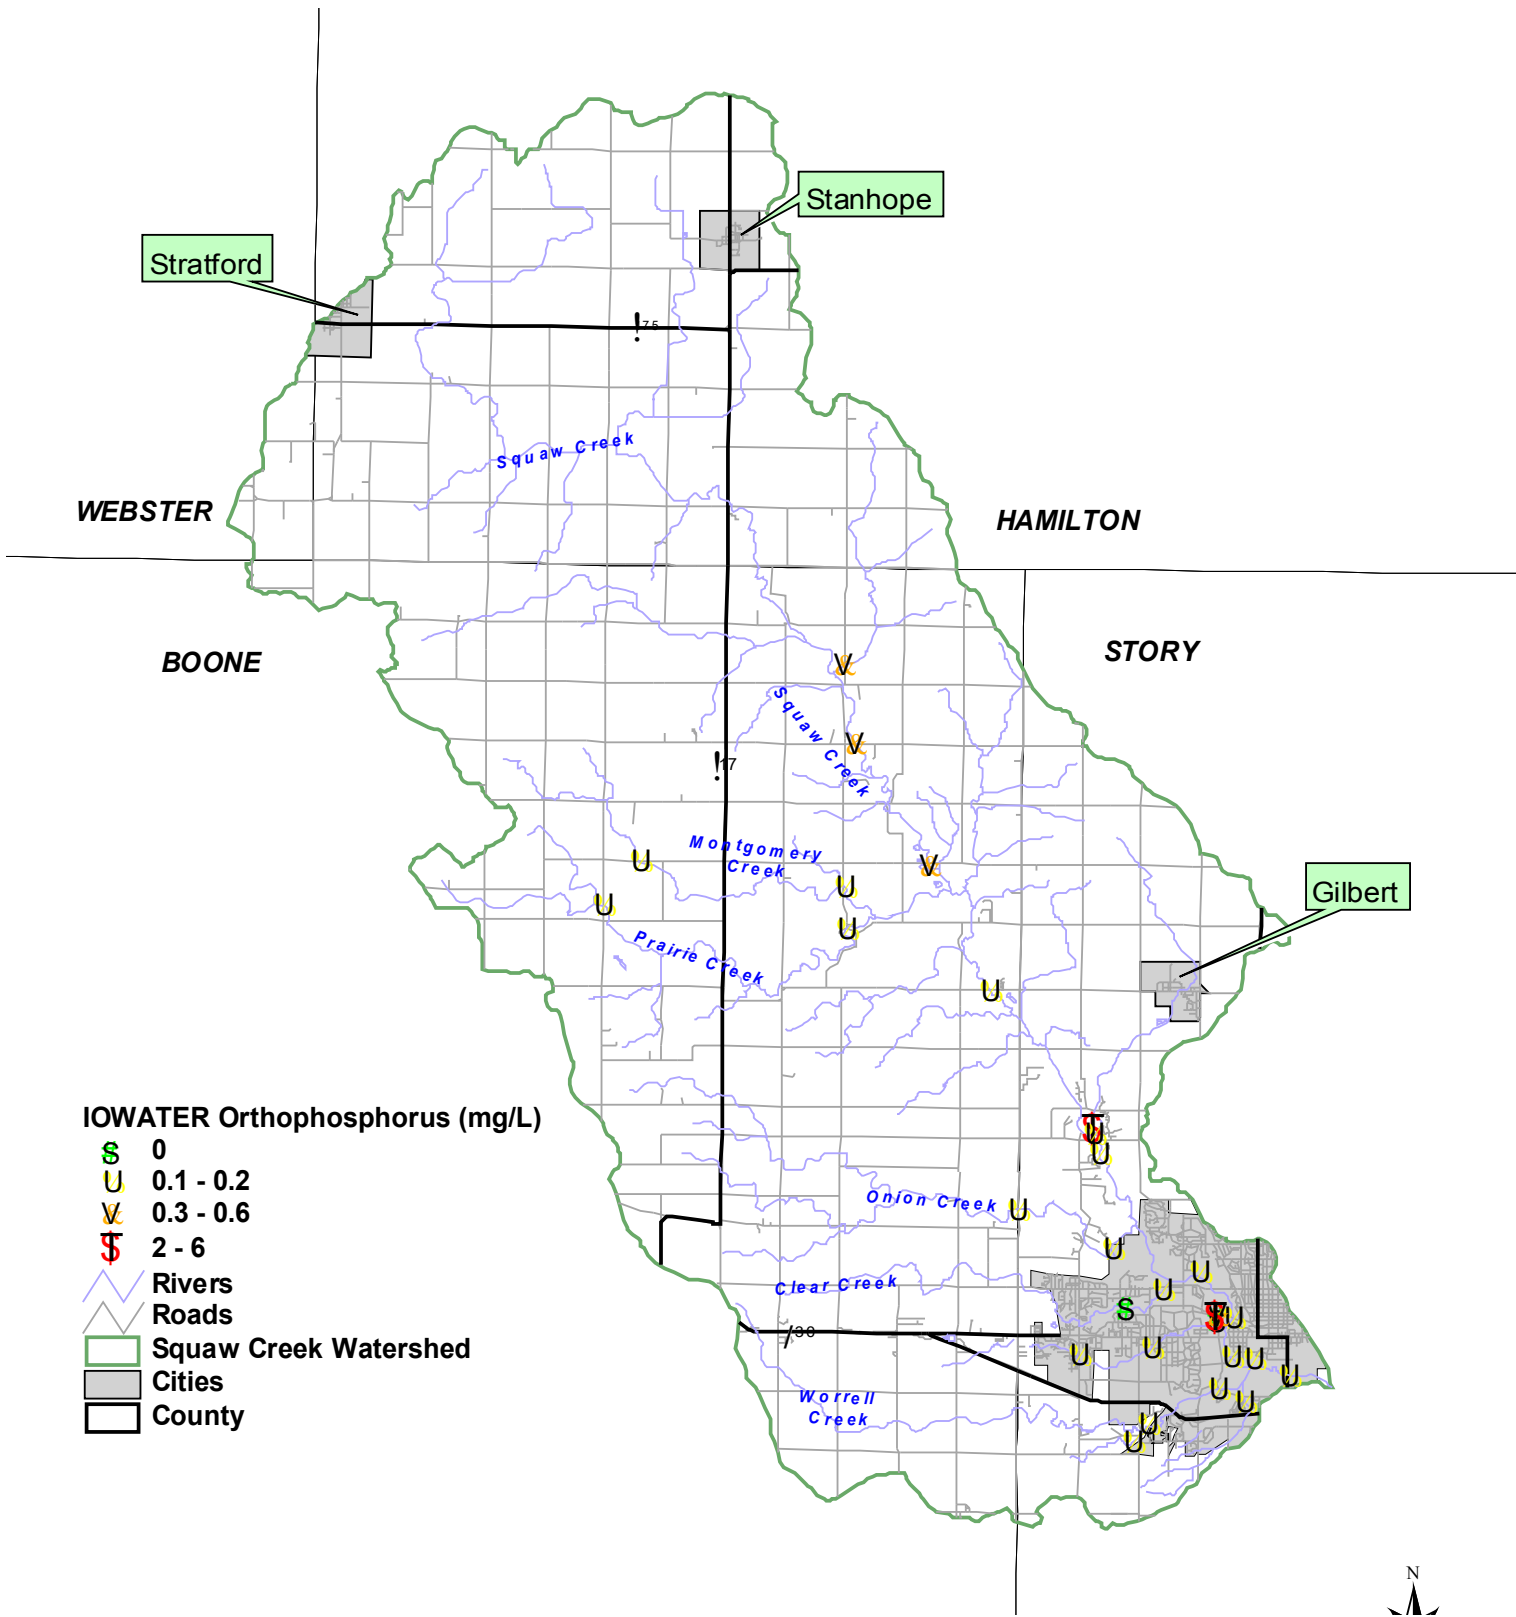

Gilbert

WEBSTER

HAMILTON

BOONE

STORY

Squaw Creek

Squaw Creek

Montgomery Creek

Prairie Creek

Onion Creek

Clear Creek

Worrell Creek

Stratford

Stanhope

Gilbert

WEBSTER

HAMILTON

BOONE

STORY

Squaw Creek

Squaw Creek

Montgomery Creek

Prairie Creek

Onion Creek

Clear Creek

Worrell Creek

IOWATER Transparency (cm)

- \$ 0 - 20
- U 21 - 40
- \$ 41 - 60

- Rivers
- Roads
- Squaw Creek Watershed
- Cities
- County