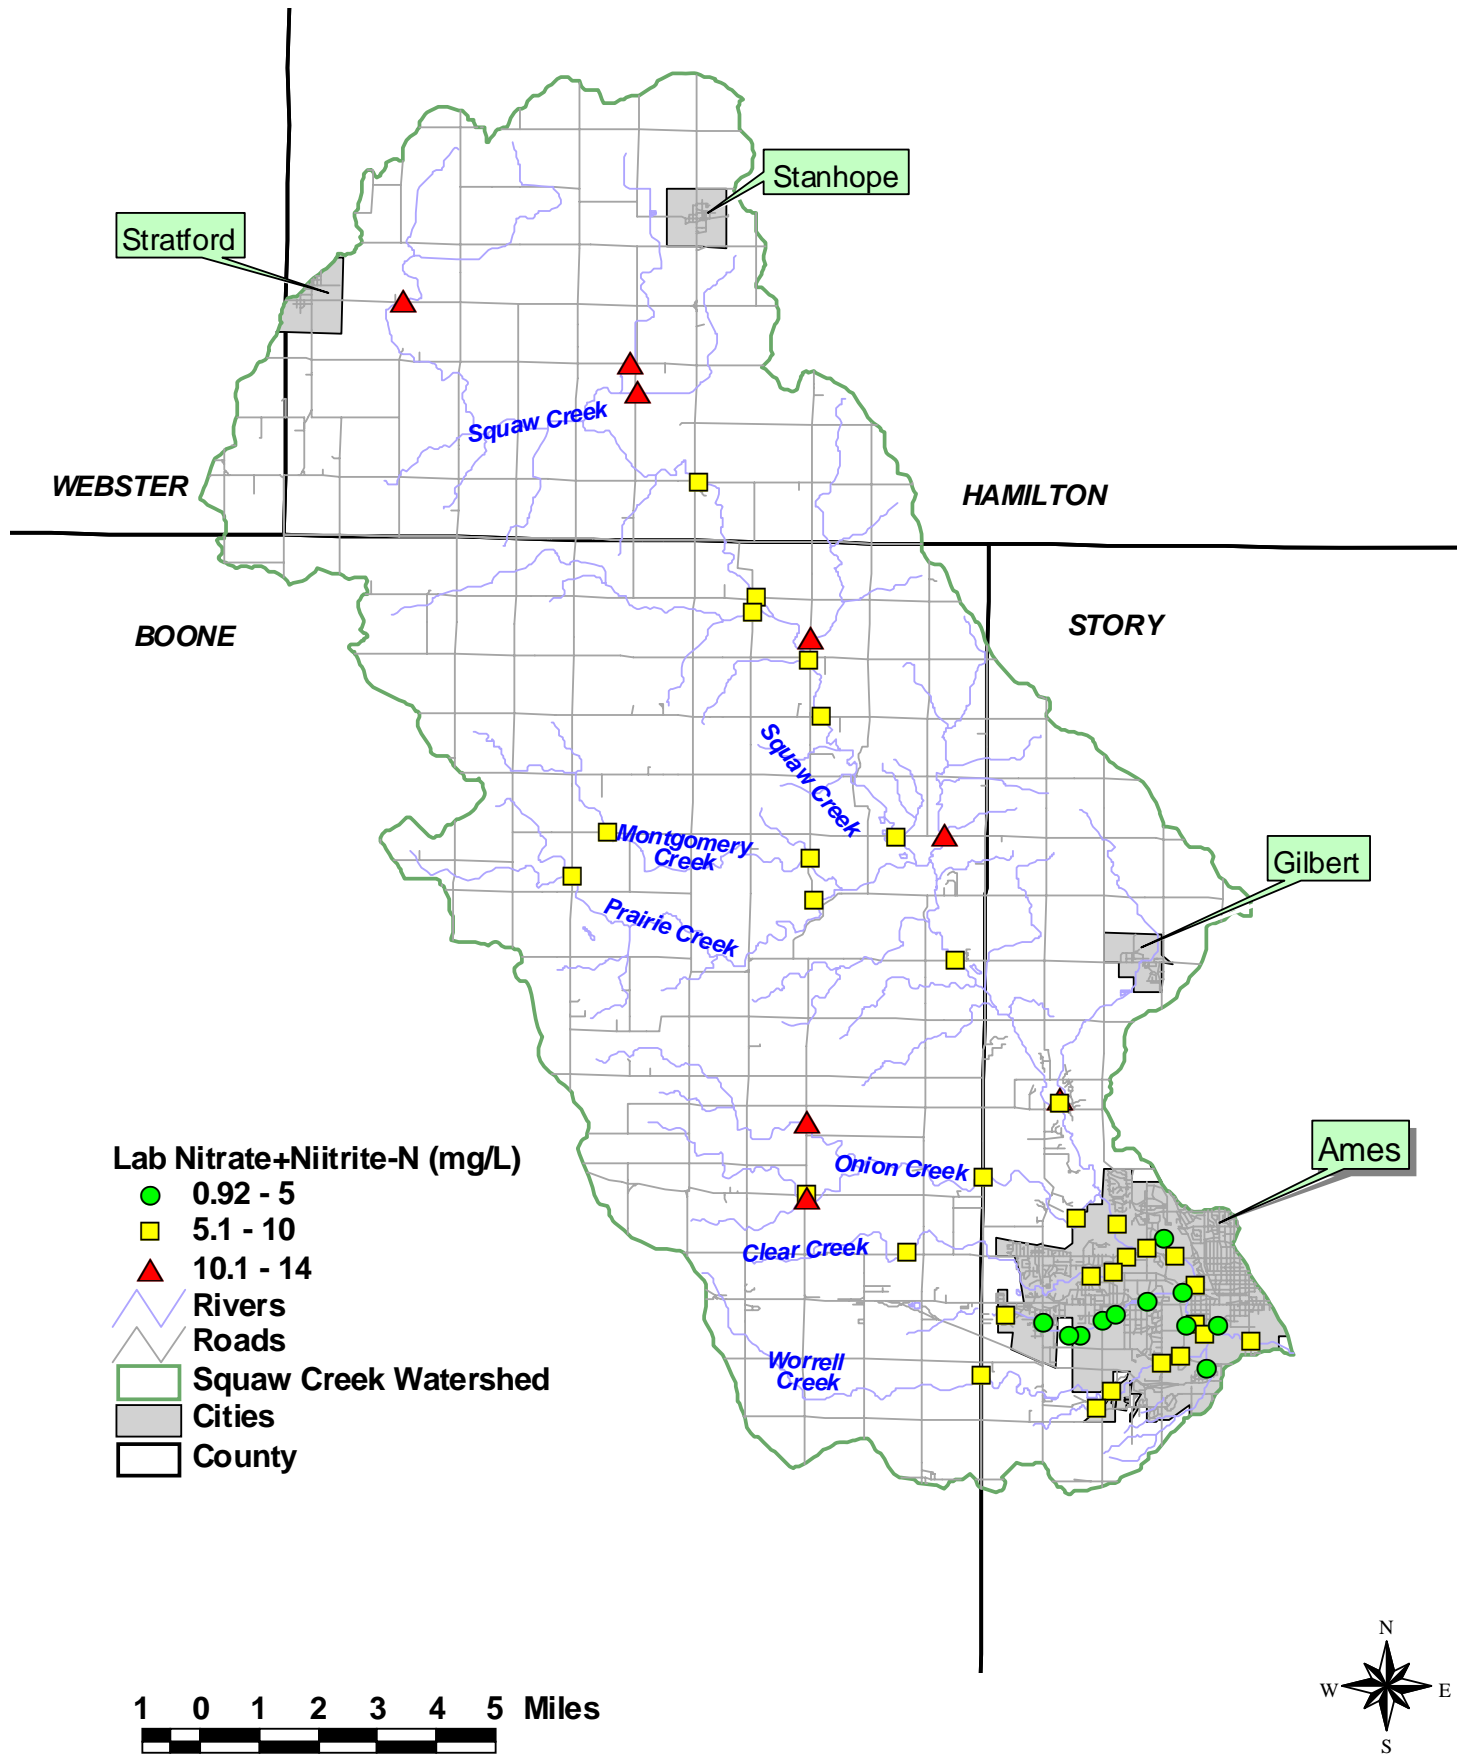

Squaw Creek Snapshot Results - October 13, 2007

Squaw Creek Snapshot Results - October 13, 2007

Squaw Creek Snapshot Results - October 13, 2007

Squaw Creek Snapshot Results - October 13, 2007

Squaw Creek Snapshot Results - October 13, 2007

Squaw Creek Snapshot Results - October 13, 2007

Squaw Creek Snapshot Results - October 13, 2007

Stratford

Stanhope

WEBSTER

HAMILTON

BOONE

STORY

Gilbert

Ames

Squaw Creek

Squaw Creek

Montgomery Creek

Prairie Creek

Onion Creek

Clear Creek

Worrell Creek

Squaw Creek Snapshot Results - October 13, 2007

Squaw Creek Snapshot Results - October 13, 2007

Squaw Creek Snapshot Results - October 13, 2007

Squaw Creek Snapshot Results - October 13, 2007