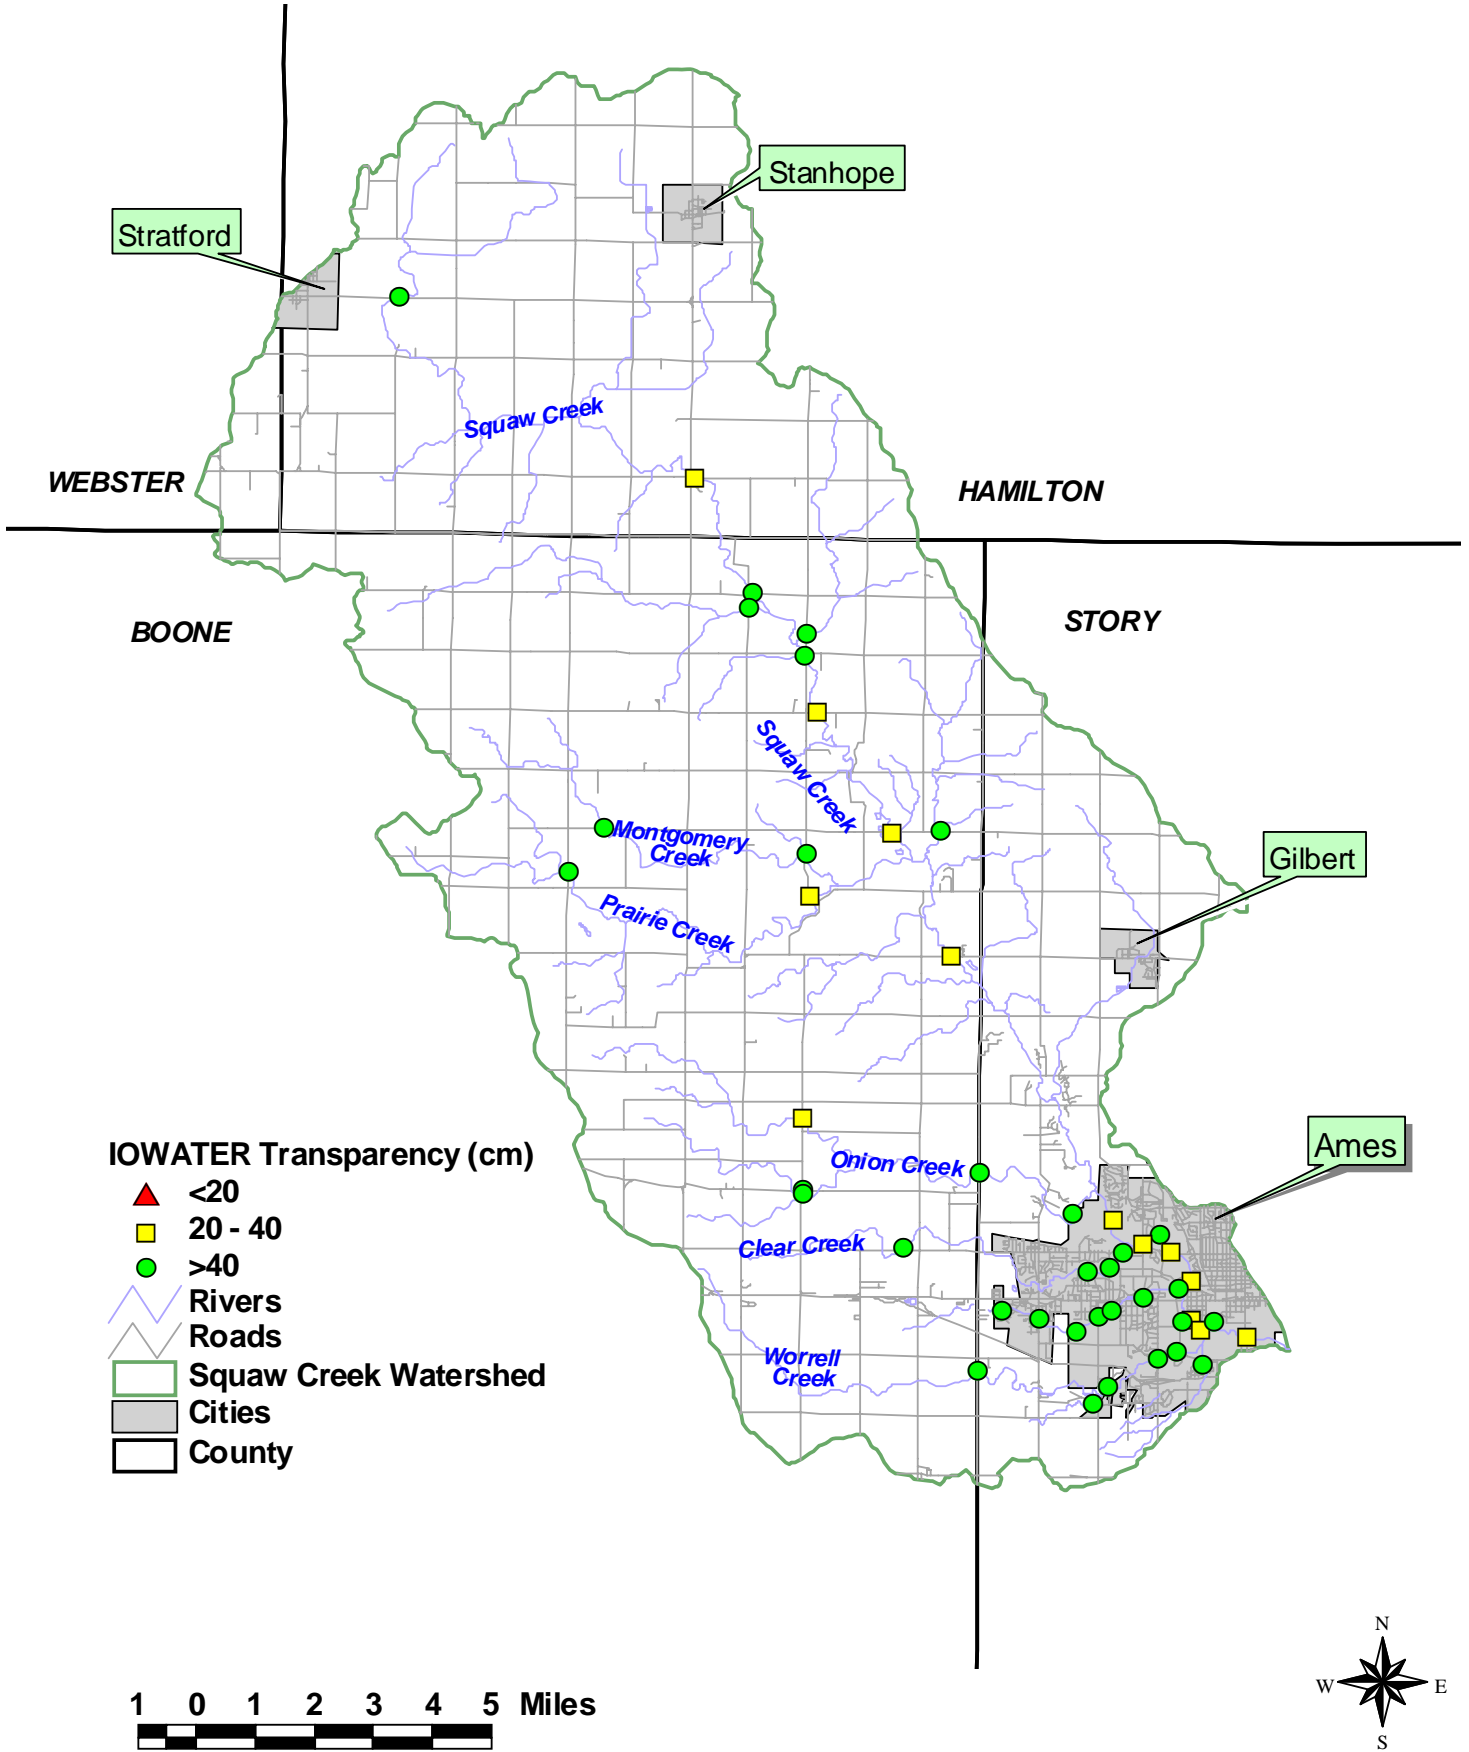

Squaw Creek Snapshot Results - October 13, 2007

Squaw Creek Snapshot Results - October 13, 2007

Squaw Creek Snapshot Results - October 13, 2007

Squaw Creek Snapshot Results - October 13, 2007

Squaw Creek Snapshot Results - October 13, 2007

Squaw Creek Snapshot Results - October 13, 2007

Squaw Creek Snapshot Results - October 13, 2007

Stratford

Stanhope

WEBSTER

HAMILTON

BOONE

STORY

Gilbert

Ames

Squaw Creek

Squaw Creek

Montgomery Creek

Prairie Creek

Onion Creek

Clear Creek

Worrell Creek

Squaw Creek Snapshot Results - October 13, 2007

Squaw Creek Snapshot Results - October 13, 2007

Squaw Creek Snapshot Results - October 13, 2007

Squaw Creek Snapshot Results - October 13, 2007