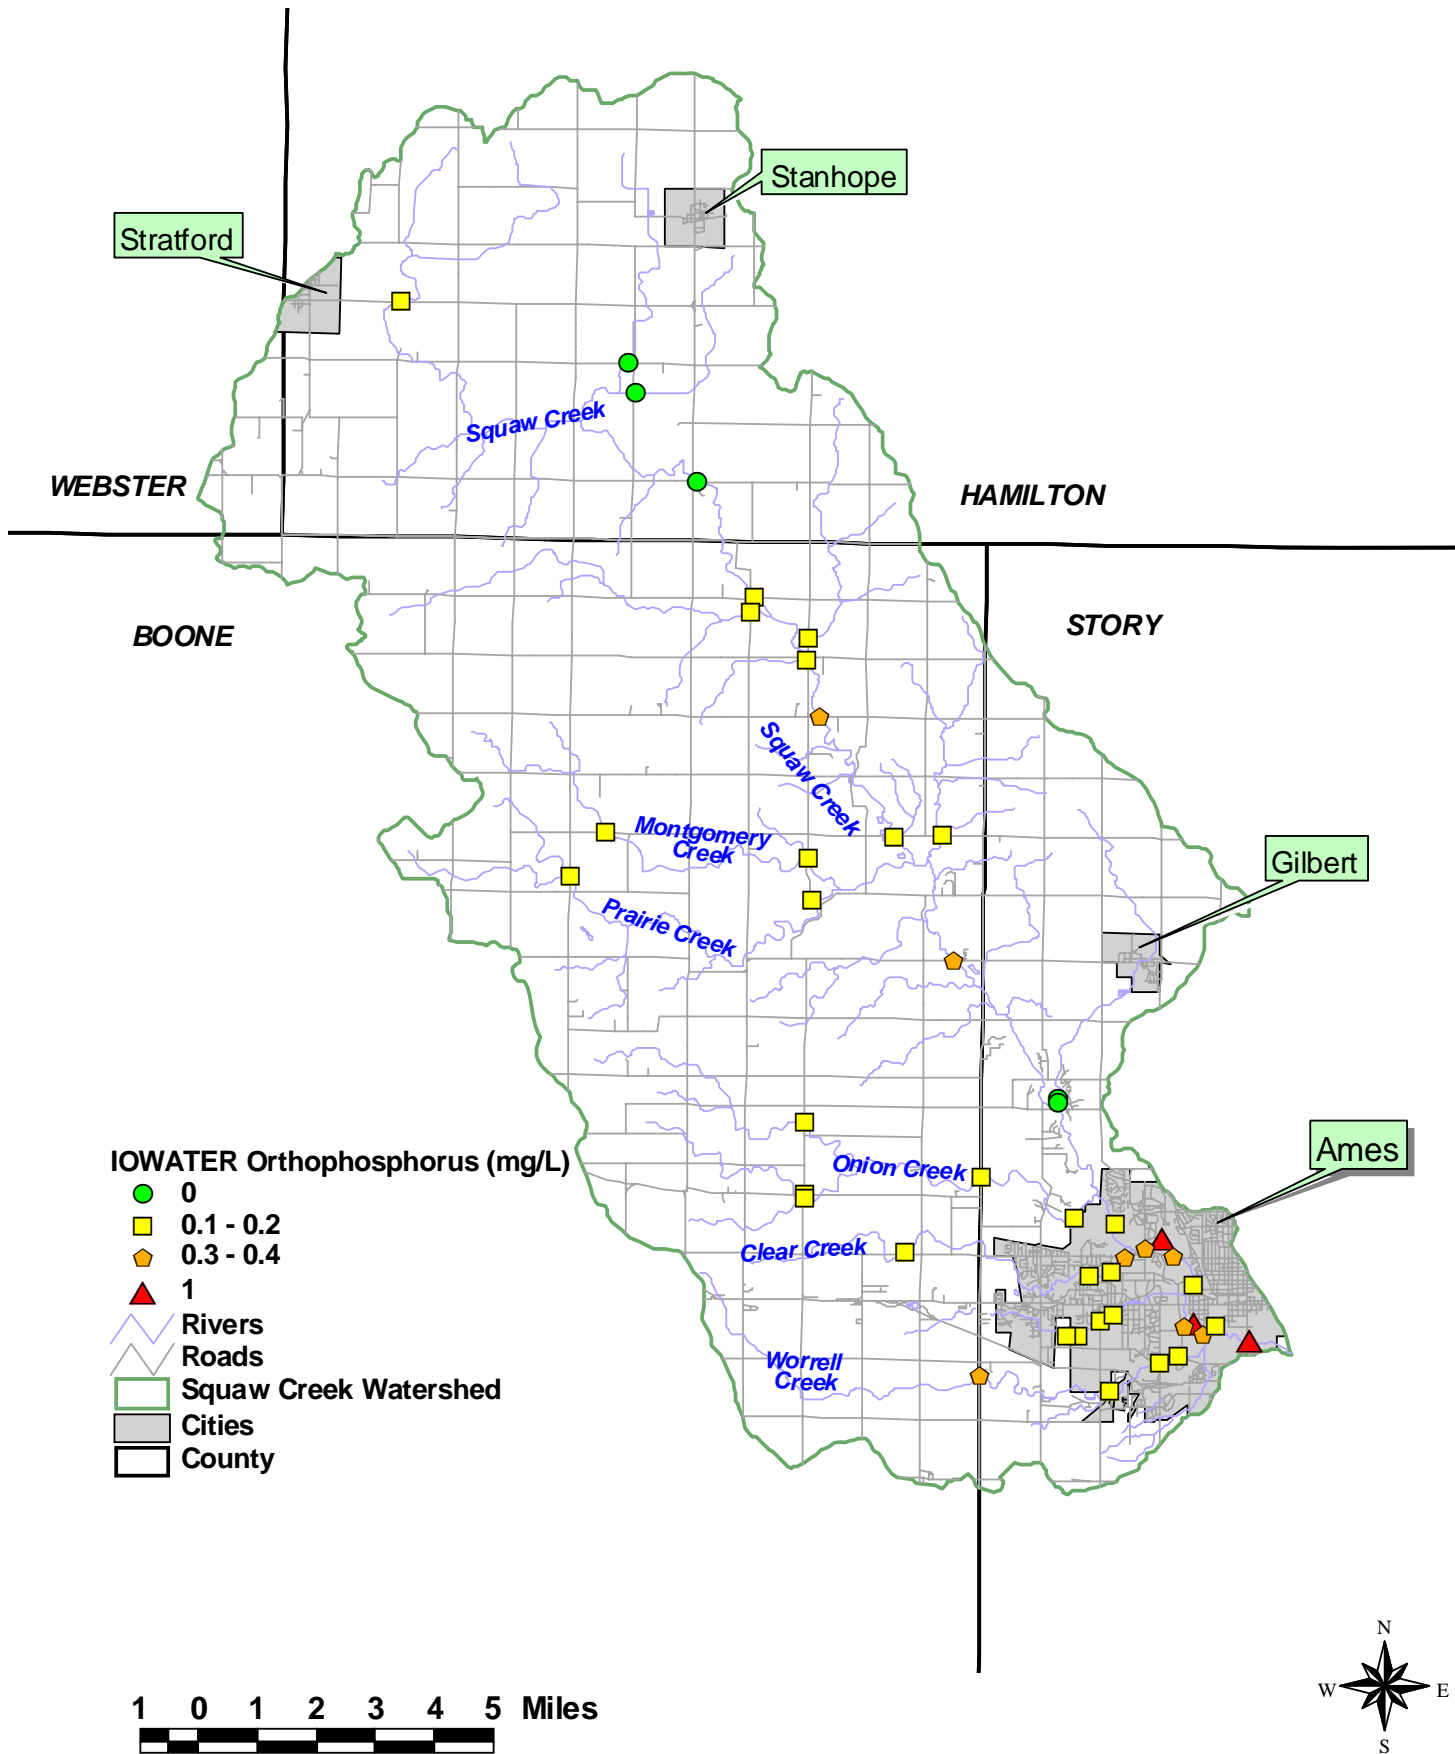

Squaw Creek Snapshot Results - October 13, 2007

Squaw Creek Snapshot Results - October 13, 2007

Squaw Creek Snapshot Results - October 13, 2007

Squaw Creek Snapshot Results - October 13, 2007

Squaw Creek Snapshot Results - October 13, 2007

Squaw Creek Snapshot Results - October 13, 2007

Squaw Creek Snapshot Results - October 13, 2007

Stratford

Stanhope

WEBSTER

HAMILTON

BOONE

STORY

Gilbert

Ames

Squaw Creek

Squaw Creek

Montgomery Creek

Prairie Creek

Onion Creek

Clear Creek

Worrell Creek

Squaw Creek Snapshot Results - October 13, 2007

Squaw Creek Snapshot Results - October 13, 2007

Squaw Creek Snapshot Results - October 13, 2007

Squaw Creek Snapshot Results - October 13, 2007