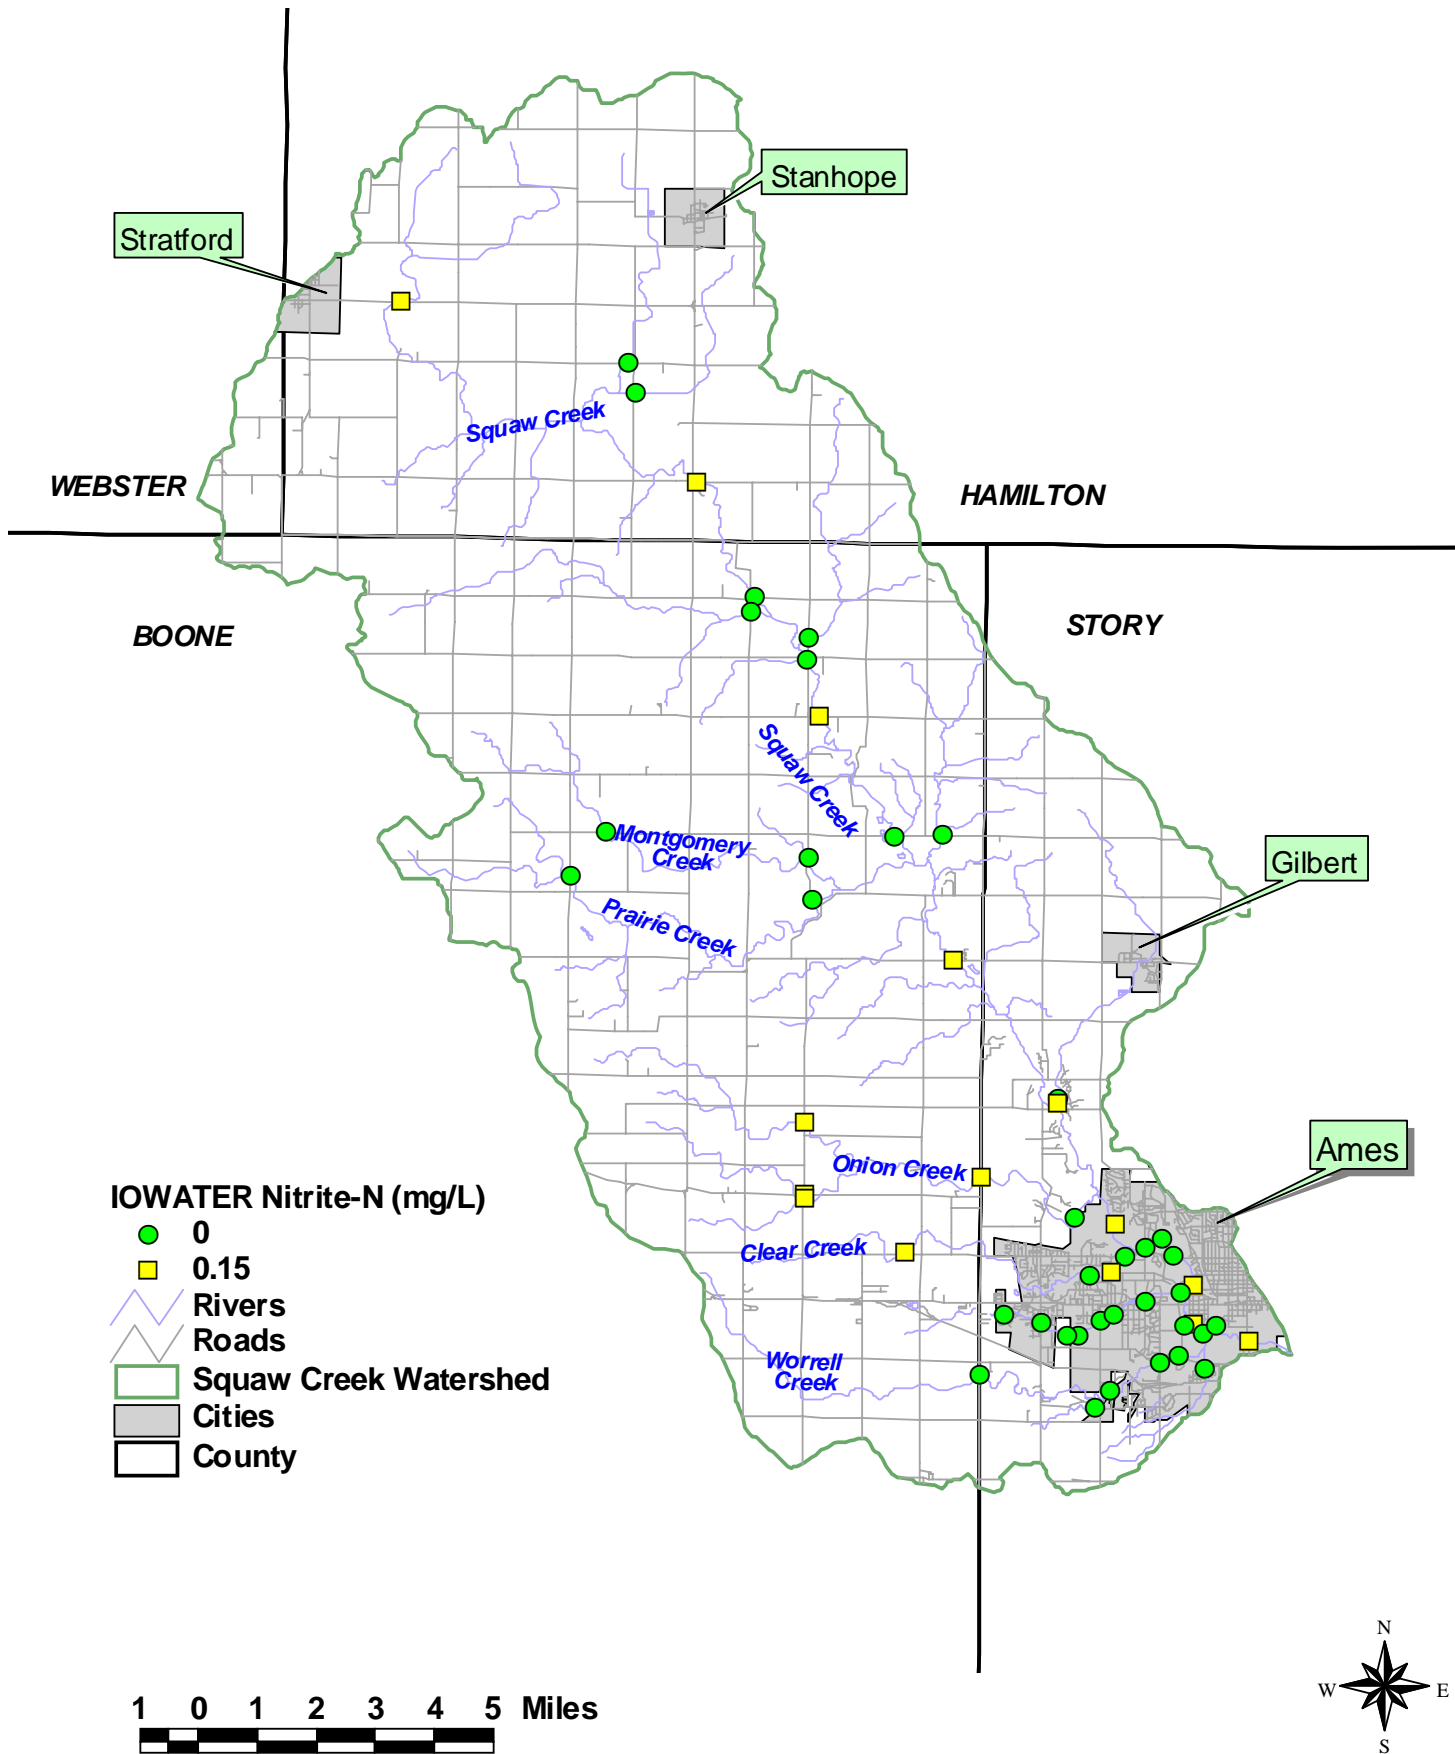

Squaw Creek Snapshot Results - October 13, 2007

Squaw Creek Snapshot Results - October 13, 2007

Squaw Creek Snapshot Results - October 13, 2007

Squaw Creek Snapshot Results - October 13, 2007

Squaw Creek Snapshot Results - October 13, 2007

Squaw Creek Snapshot Results - October 13, 2007

Squaw Creek Snapshot Results - October 13, 2007

Stratford

Stanhope

WEBSTER

HAMILTON

BOONE

STORY

Gilbert

Ames

Squaw Creek

Squaw Creek

Montgomery Creek

Prairie Creek

Onion Creek

Clear Creek

Worrell Creek

Squaw Creek Snapshot Results - October 13, 2007

Squaw Creek Snapshot Results - October 13, 2007

Squaw Creek Snapshot Results - October 13, 2007

Squaw Creek Snapshot Results - October 13, 2007