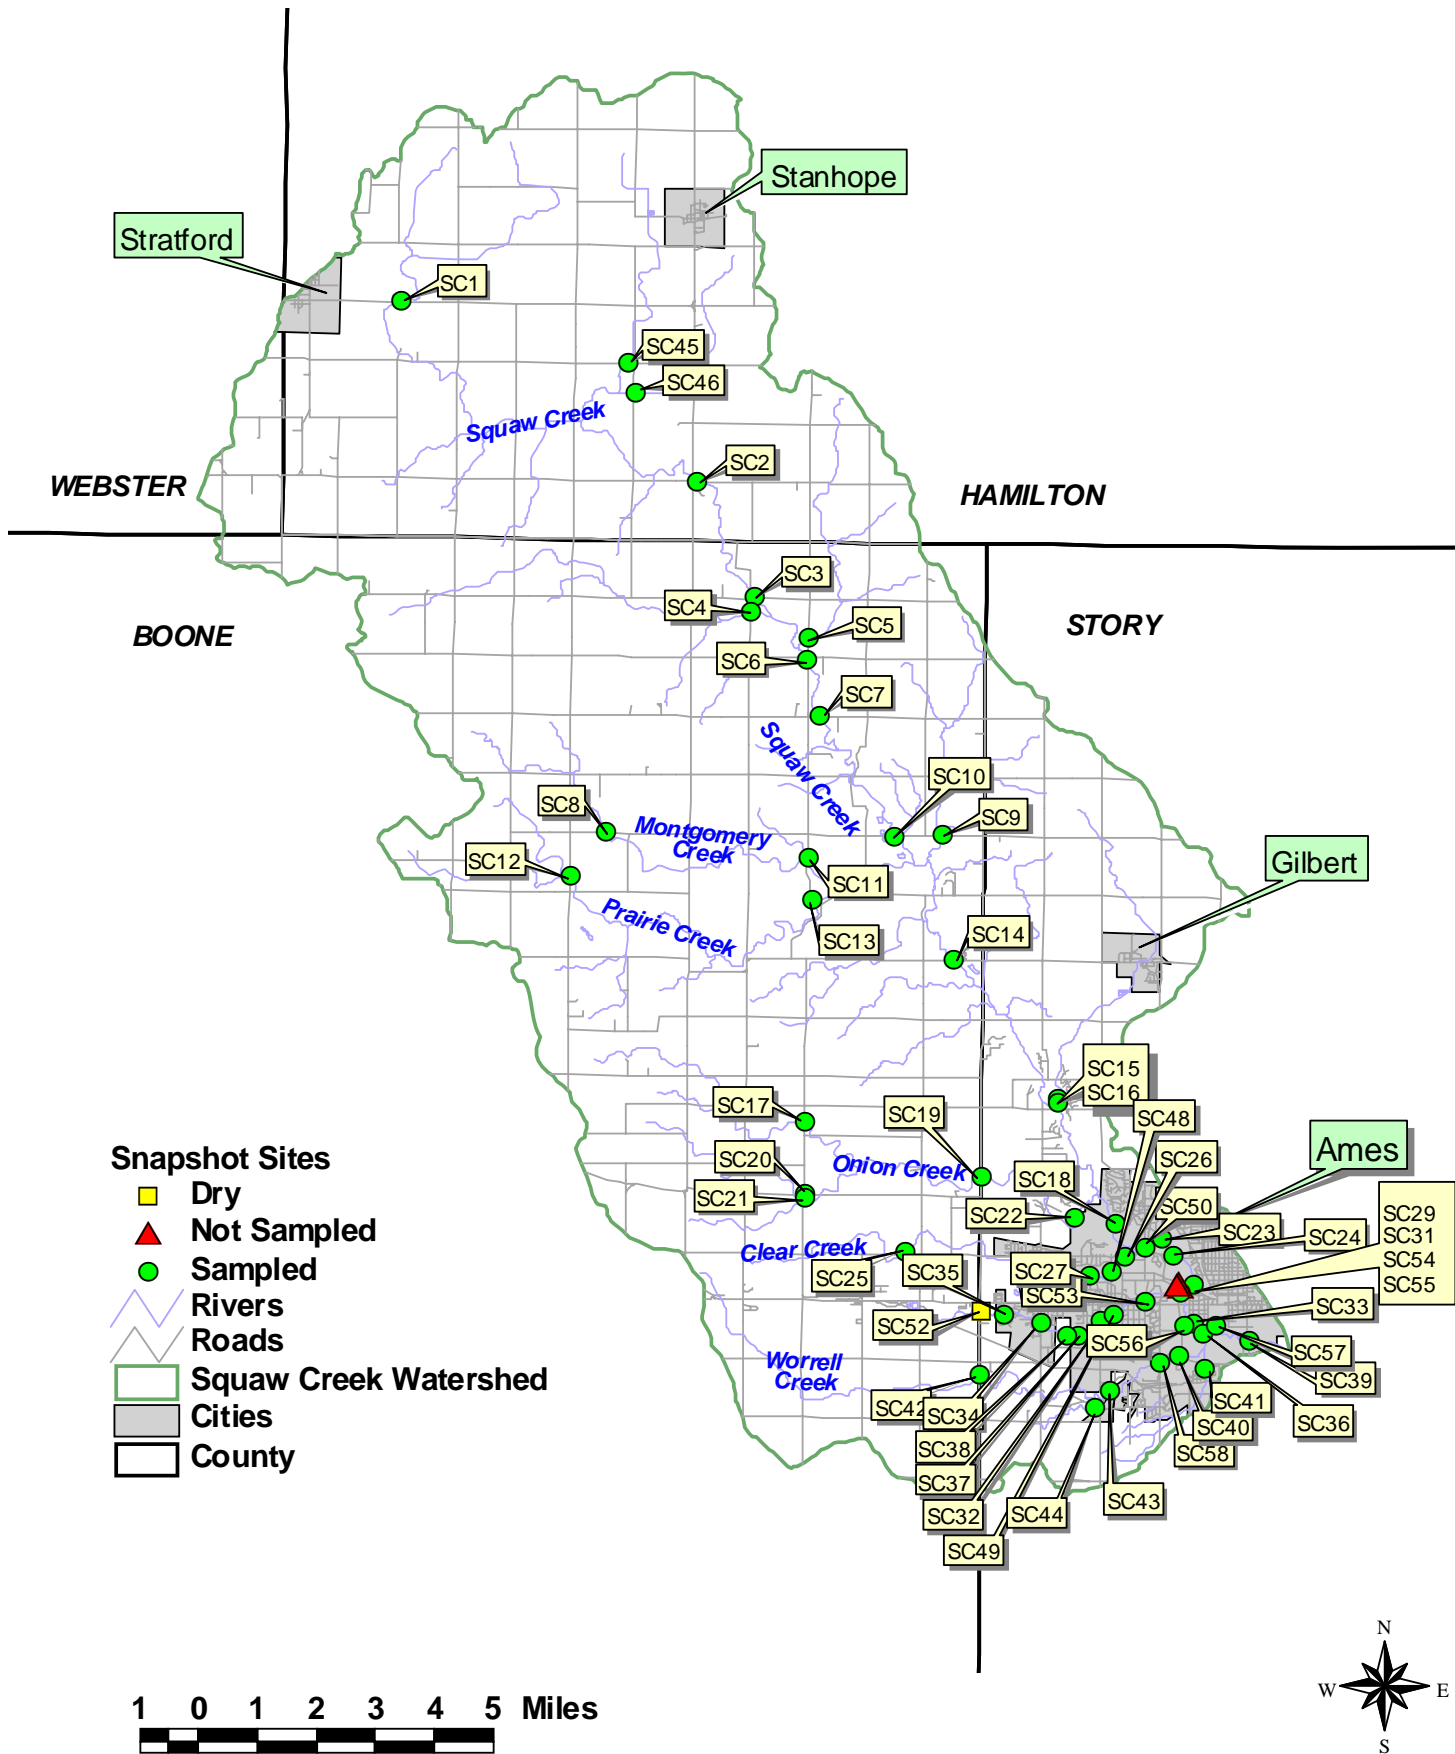

Squaw Creek Snapshot Results - October 13, 2007

Squaw Creek Snapshot Results - October 13, 2007

Squaw Creek Snapshot Results - October 13, 2007

Squaw Creek Snapshot Results - October 13, 2007

Squaw Creek Snapshot Results - October 13, 2007

Squaw Creek Snapshot Results - October 13, 2007

Squaw Creek Snapshot Results - October 13, 2007

Stratford

Stanhope

WEBSTER

HAMILTON

BOONE

STORY

Gilbert

Ames

Squaw Creek

Squaw Creek

Montgomery Creek

Prairie Creek

Onion Creek

Clear Creek

Worrell Creek

Squaw Creek Snapshot Results - October 13, 2007

Squaw Creek Snapshot Results - October 13, 2007

Squaw Creek Snapshot Results - October 13, 2007

Squaw Creek Snapshot Results - October 13, 2007