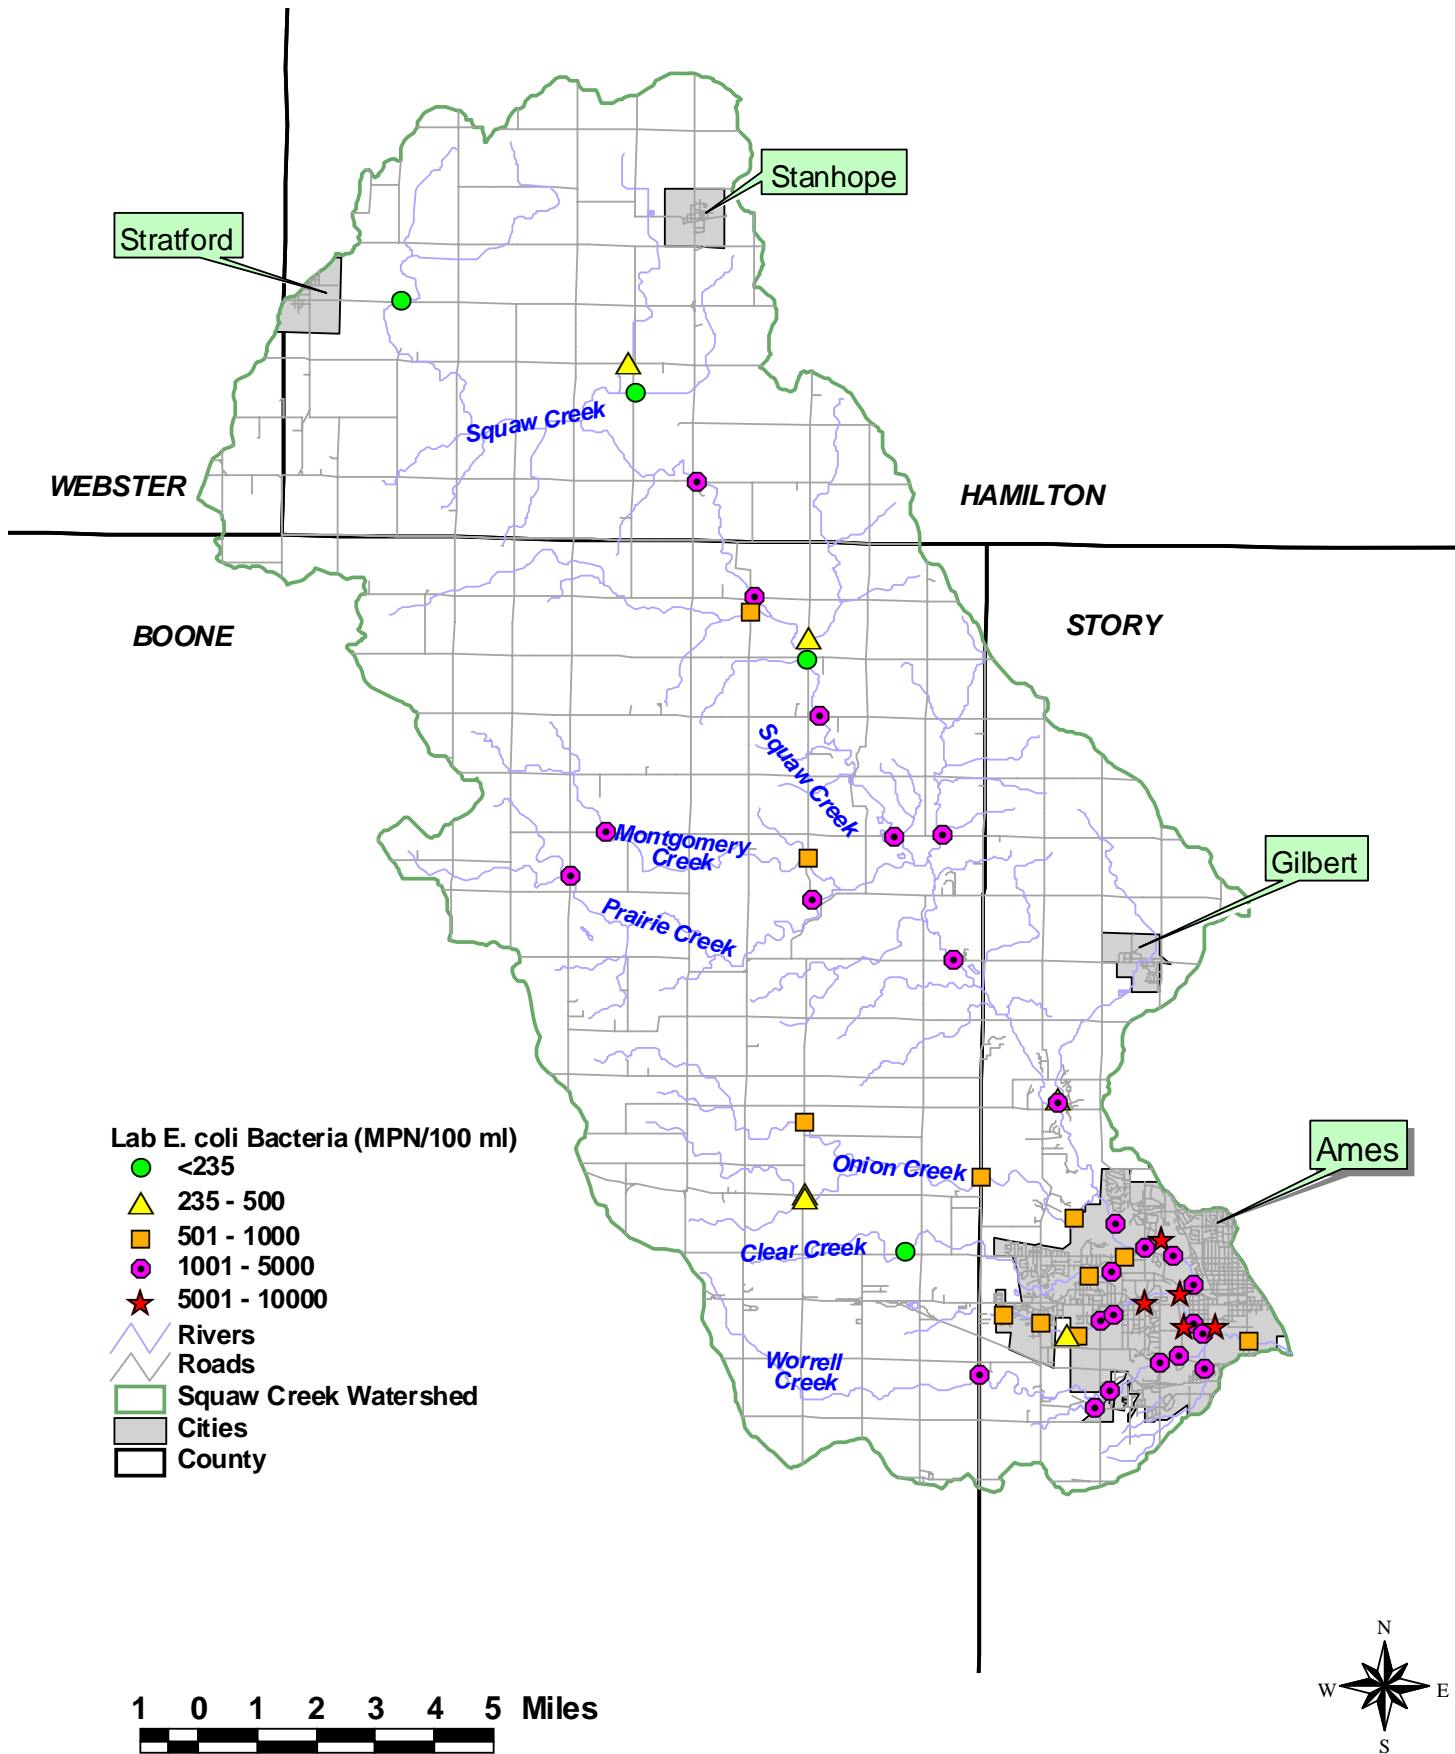

Squaw Creek Snapshot Results - October 13, 2007

Squaw Creek Snapshot Results - October 13, 2007

Squaw Creek Snapshot Results - October 13, 2007

Squaw Creek Snapshot Results - October 13, 2007

Squaw Creek Snapshot Results - October 13, 2007

Squaw Creek Snapshot Results - October 13, 2007

Squaw Creek Snapshot Results - October 13, 2007

Stratford

Stanhope

WEBSTER

HAMILTON

BOONE

STORY

Gilbert

Ames

Squaw Creek

Squaw Creek

Montgomery Creek

Prairie Creek

Onion Creek

Clear Creek

Worrell Creek

Squaw Creek Snapshot Results - October 13, 2007

Squaw Creek Snapshot Results - October 13, 2007

Squaw Creek Snapshot Results - October 13, 2007

Squaw Creek Snapshot Results - October 13, 2007