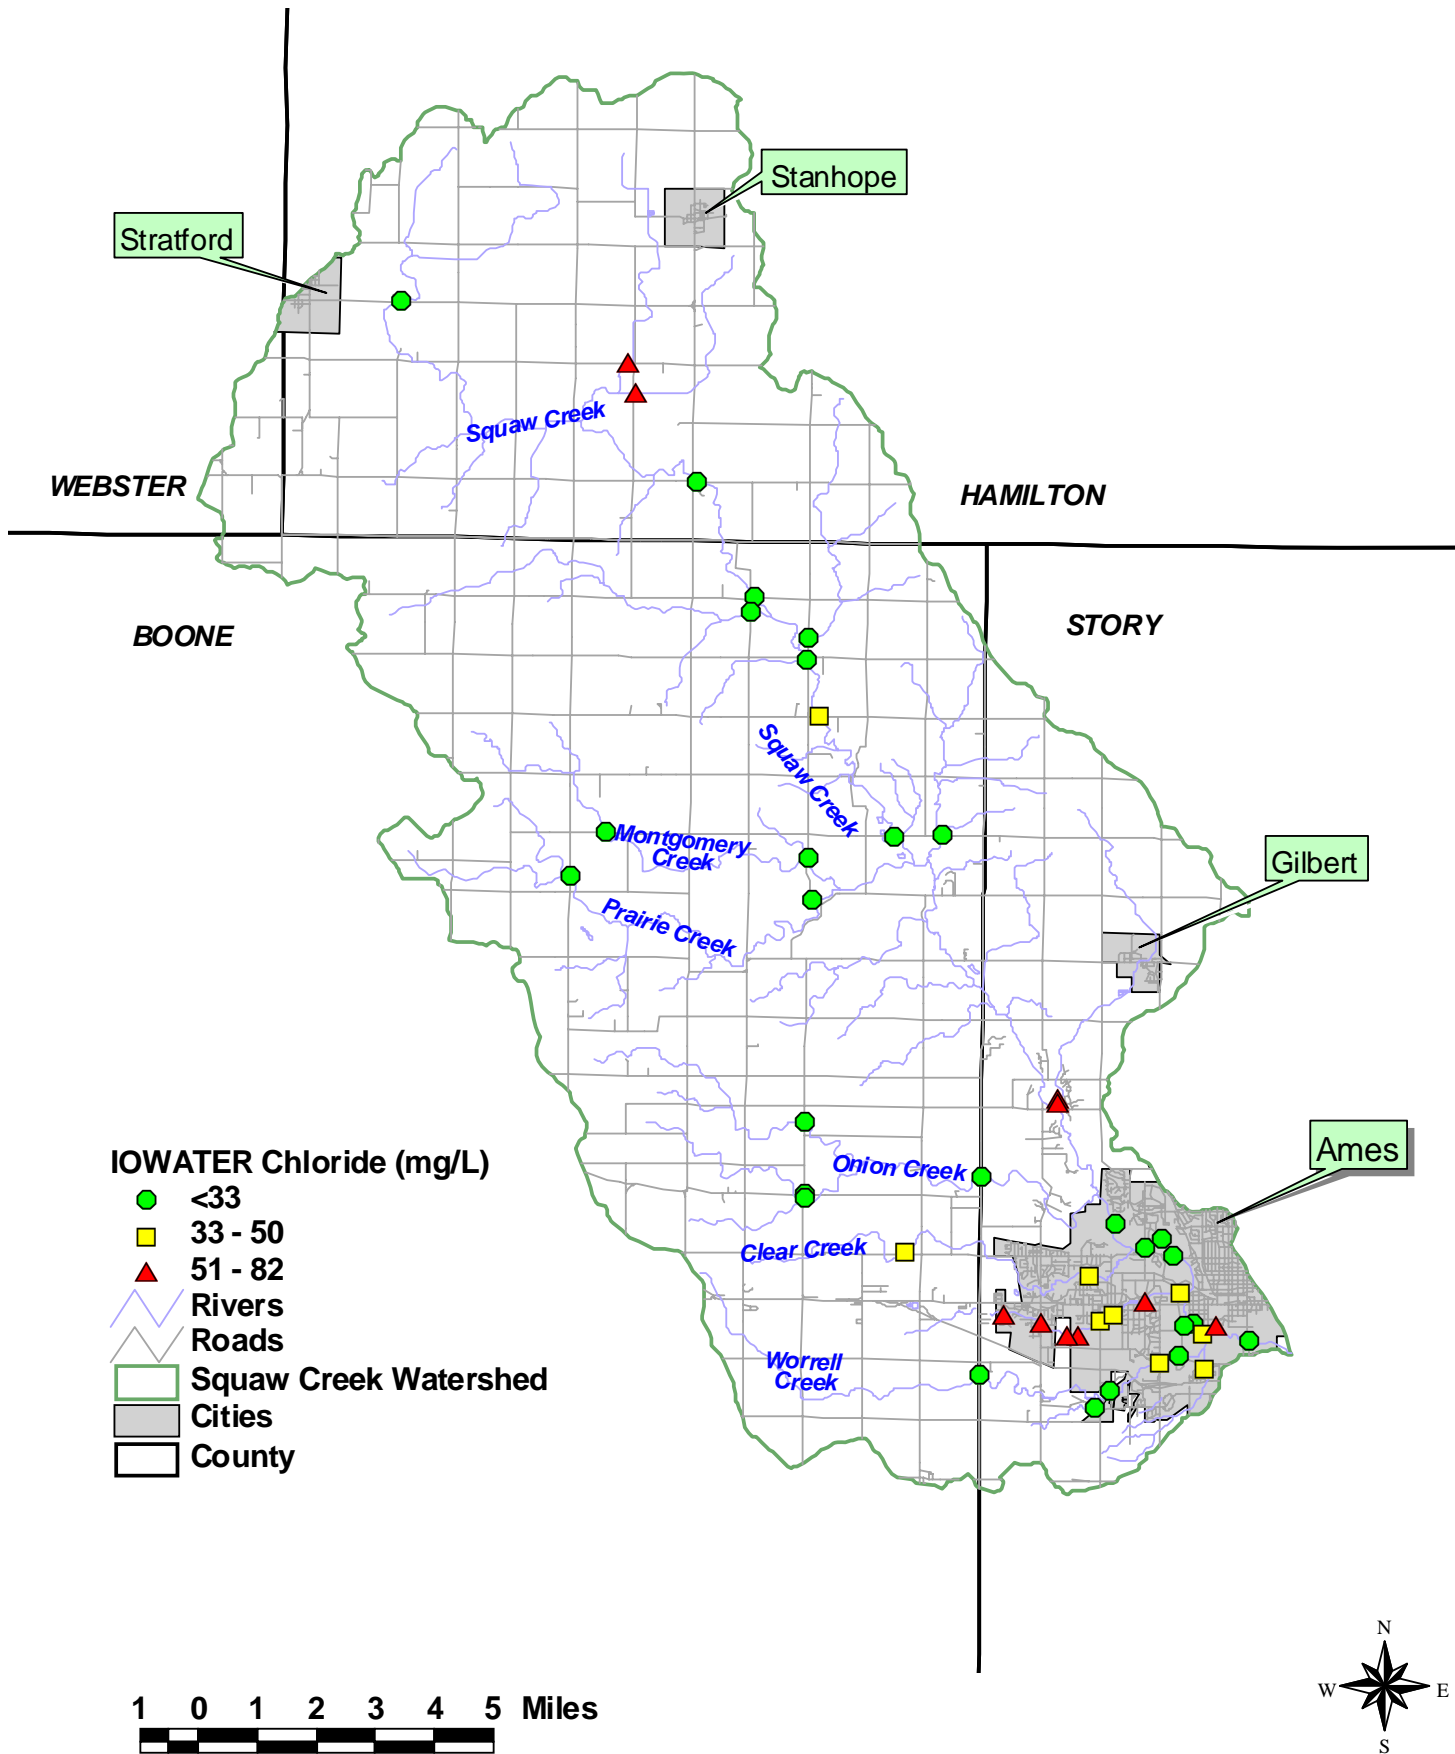

Squaw Creek Snapshot Results - October 13, 2007

Squaw Creek Snapshot Results - October 13, 2007

Squaw Creek Snapshot Results - October 13, 2007

Squaw Creek Snapshot Results - October 13, 2007

Squaw Creek Snapshot Results - October 13, 2007

Squaw Creek Snapshot Results - October 13, 2007

Squaw Creek Snapshot Results - October 13, 2007

Stratford

Stanhope

WEBSTER

HAMILTON

BOONE

STORY

Gilbert

Ames

Squaw Creek

Squaw Creek

Montgomery Creek

Prairie Creek

Onion Creek

Clear Creek

Worrell Creek

Squaw Creek Snapshot Results - October 13, 2007

Squaw Creek Snapshot Results - October 13, 2007

Squaw Creek Snapshot Results - October 13, 2007

Squaw Creek Snapshot Results - October 13, 2007