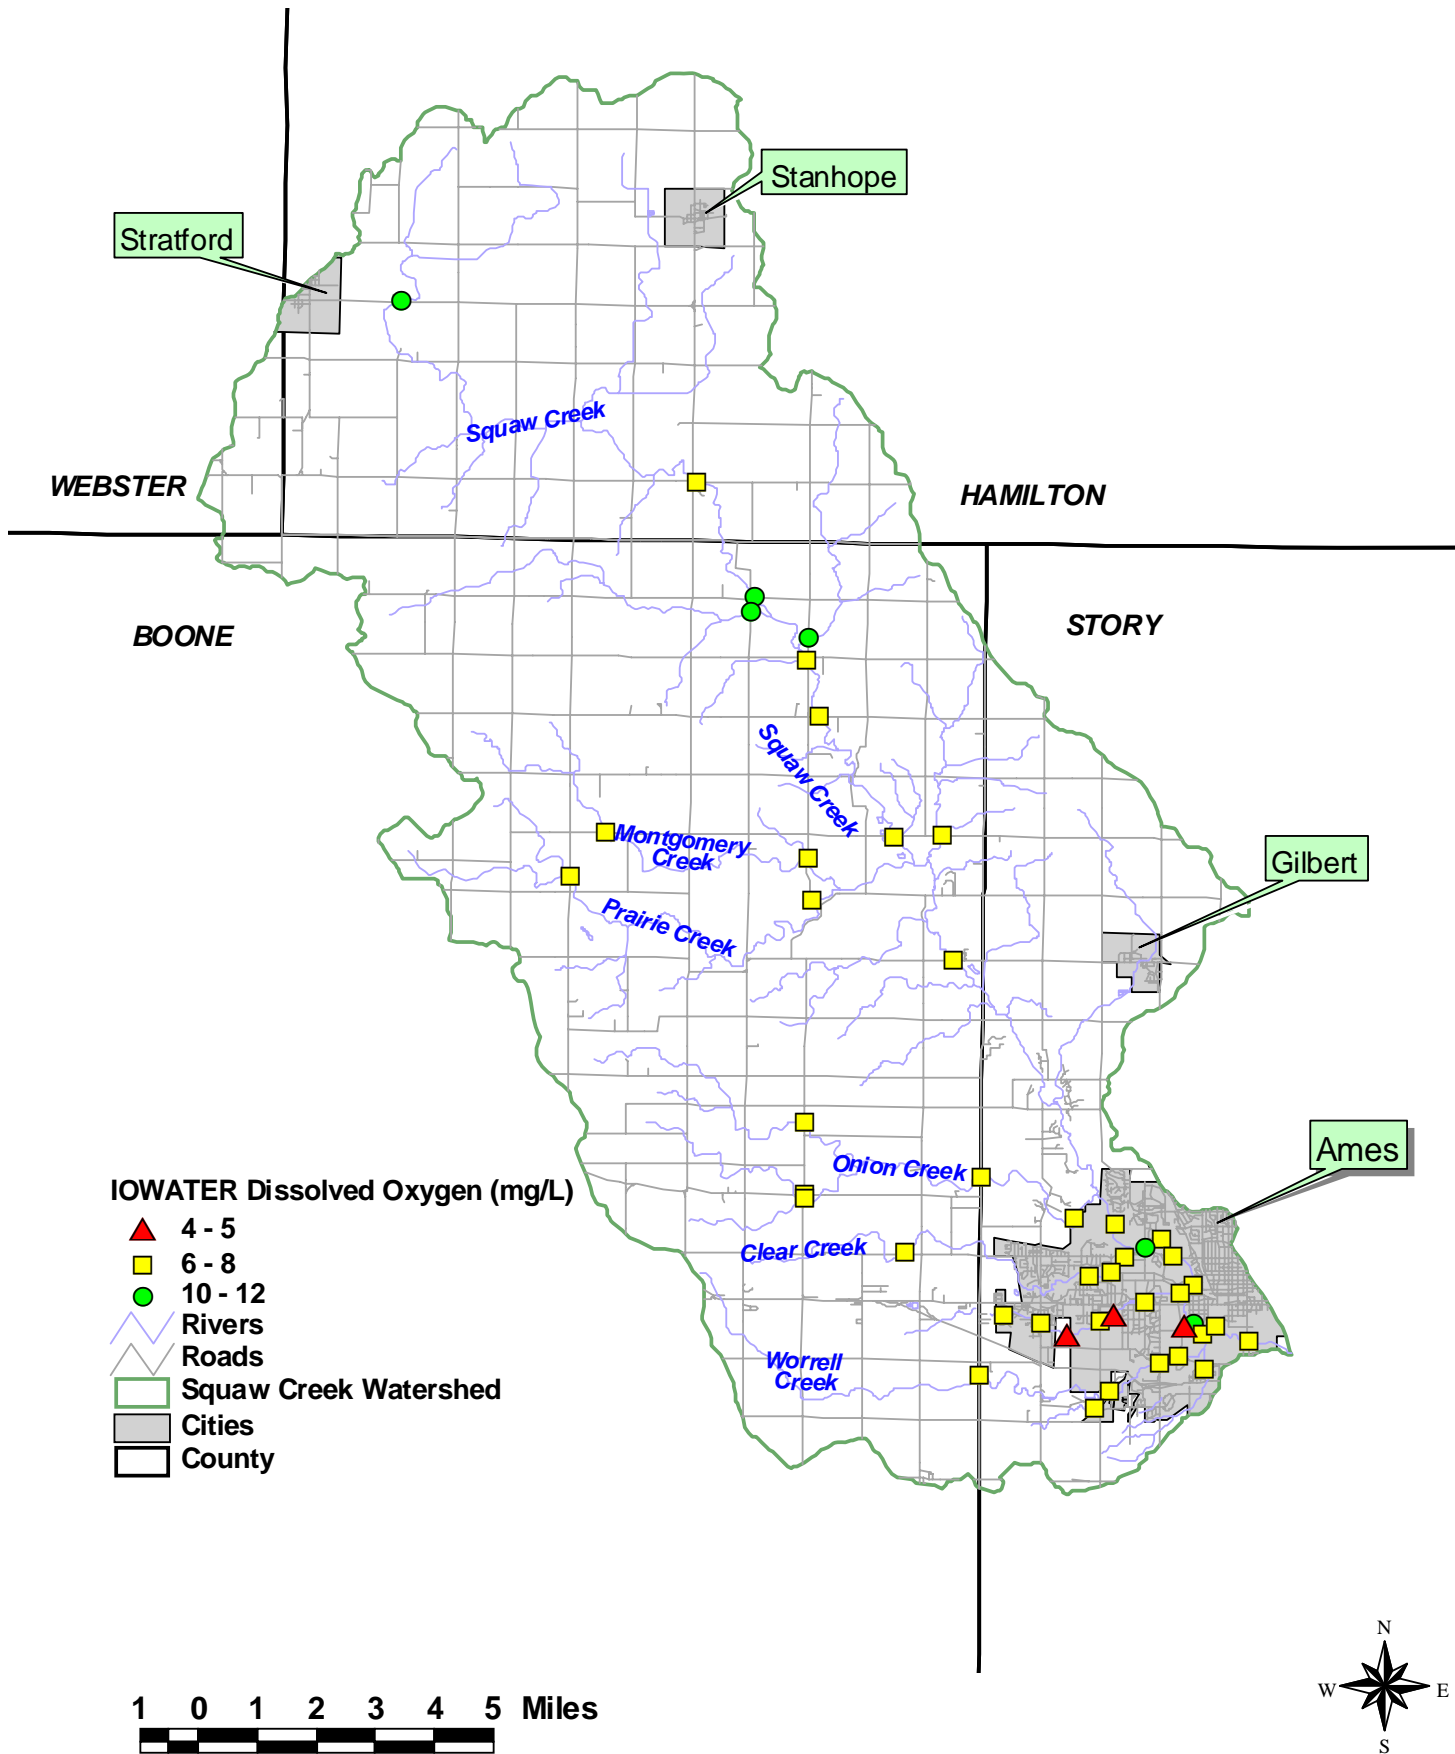

Squaw Creek Snapshot Results - October 13, 2007

Squaw Creek Snapshot Results - October 13, 2007

Squaw Creek Snapshot Results - October 13, 2007

Squaw Creek Snapshot Results - October 13, 2007

Squaw Creek Snapshot Results - October 13, 2007

Squaw Creek Snapshot Results - October 13, 2007

Squaw Creek Snapshot Results - October 13, 2007

Stratford

Stanhope

WEBSTER

HAMILTON

BOONE

STORY

Gilbert

Ames

Squaw Creek

Squaw Creek

Montgomery Creek

Prairie Creek

Onion Creek

Clear Creek

Worrell Creek

Squaw Creek Snapshot Results - October 13, 2007

Squaw Creek Snapshot Results - October 13, 2007

Squaw Creek Snapshot Results - October 13, 2007

Squaw Creek Snapshot Results - October 13, 2007