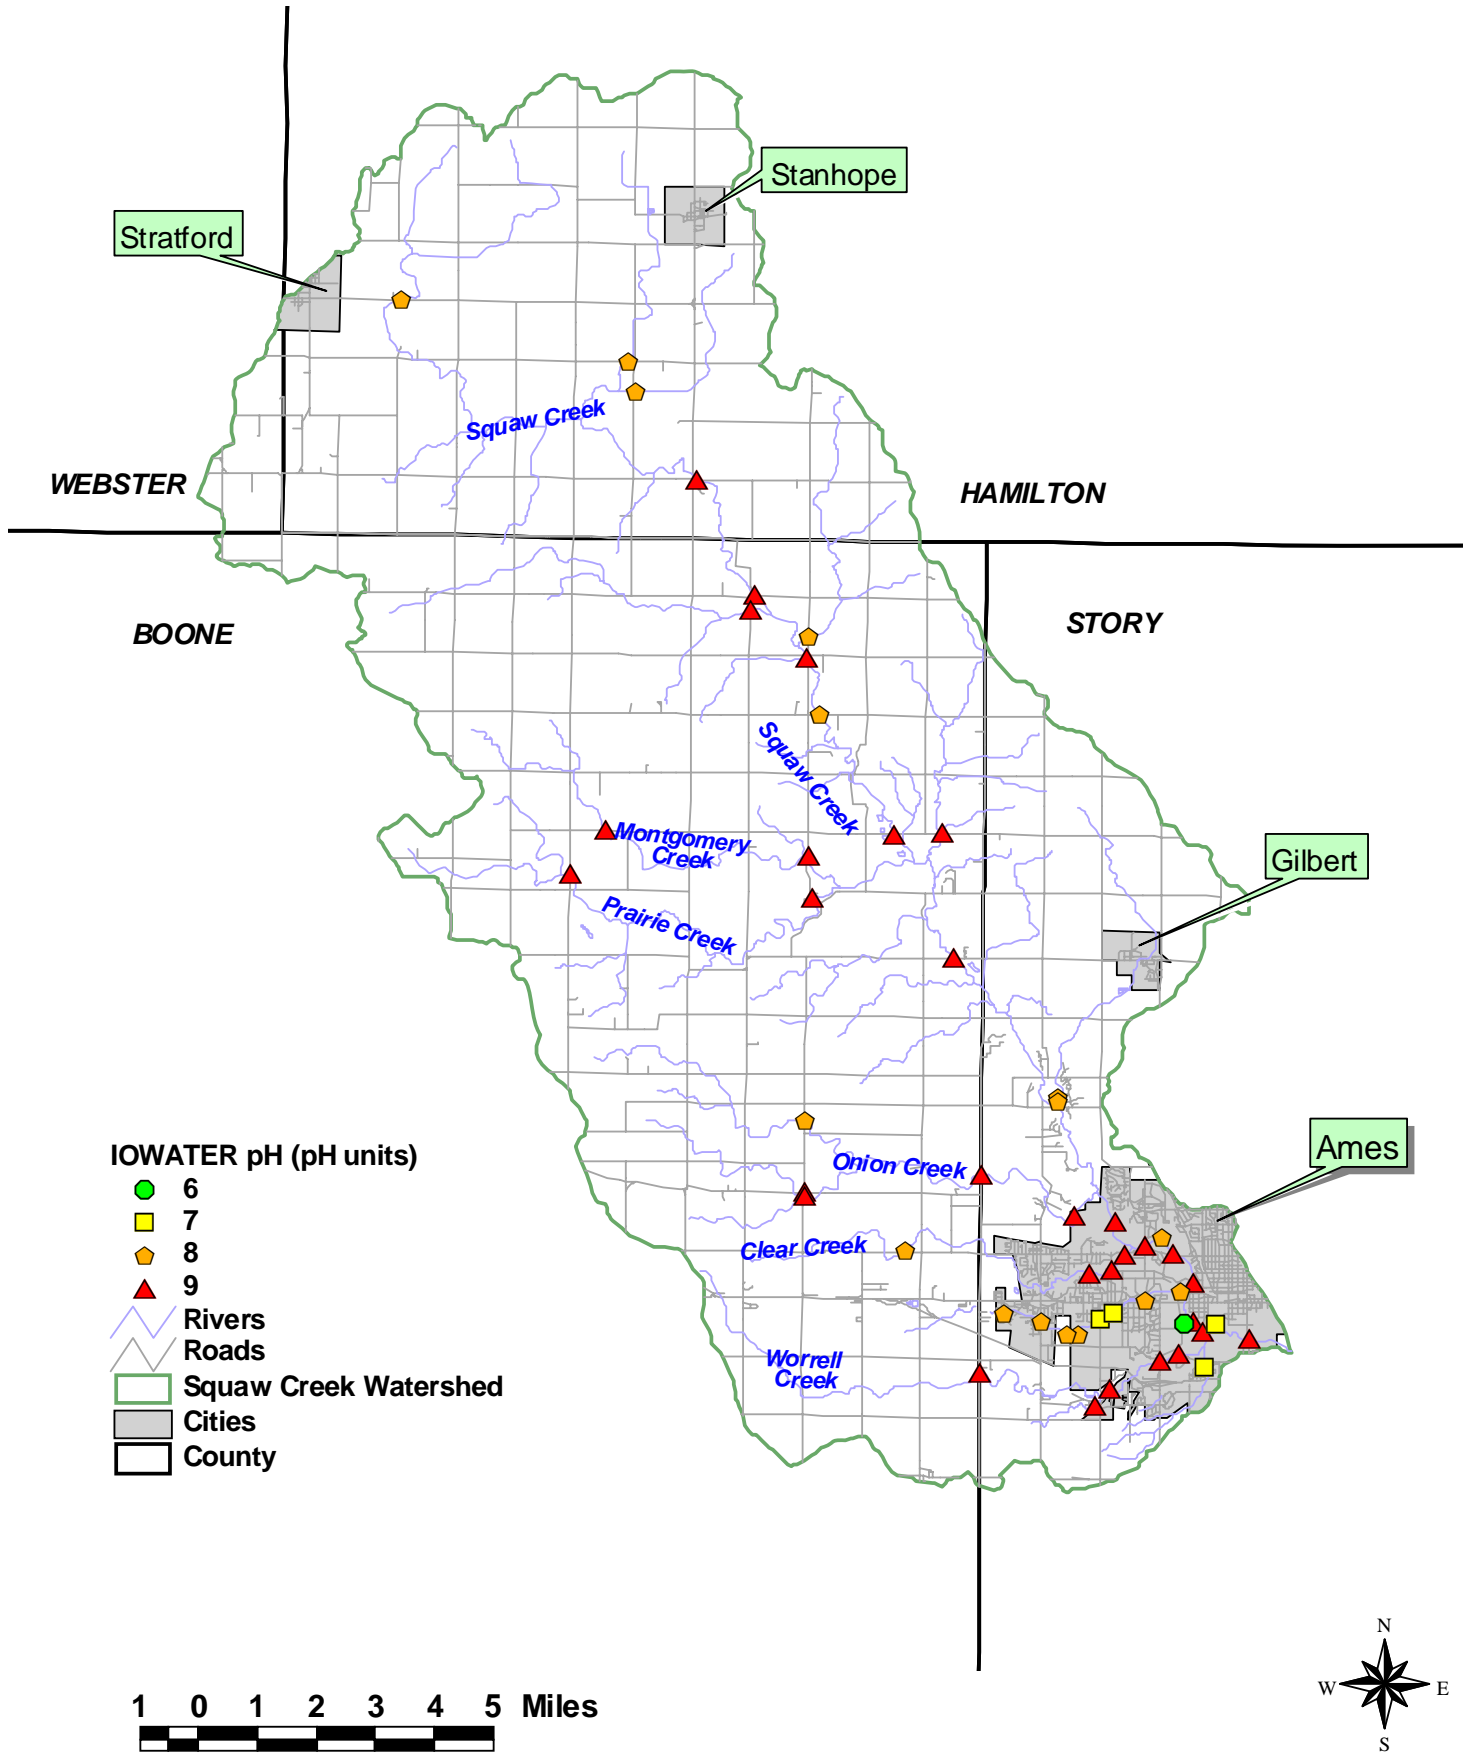

Squaw Creek Snapshot Results - October 13, 2007

Squaw Creek Snapshot Results - October 13, 2007

Squaw Creek Snapshot Results - October 13, 2007

Squaw Creek Snapshot Results - October 13, 2007

Squaw Creek Snapshot Results - October 13, 2007

Squaw Creek Snapshot Results - October 13, 2007

Squaw Creek Snapshot Results - October 13, 2007

Stratford

Stanhope

WEBSTER

HAMILTON

BOONE

STORY

Gilbert

Ames

Squaw Creek

Squaw Creek

Montgomery Creek

Prairie Creek

Onion Creek

Clear Creek

Worrell Creek

Squaw Creek Snapshot Results - October 13, 2007

Squaw Creek Snapshot Results - October 13, 2007

Squaw Creek Snapshot Results - October 13, 2007

Squaw Creek Snapshot Results - October 13, 2007