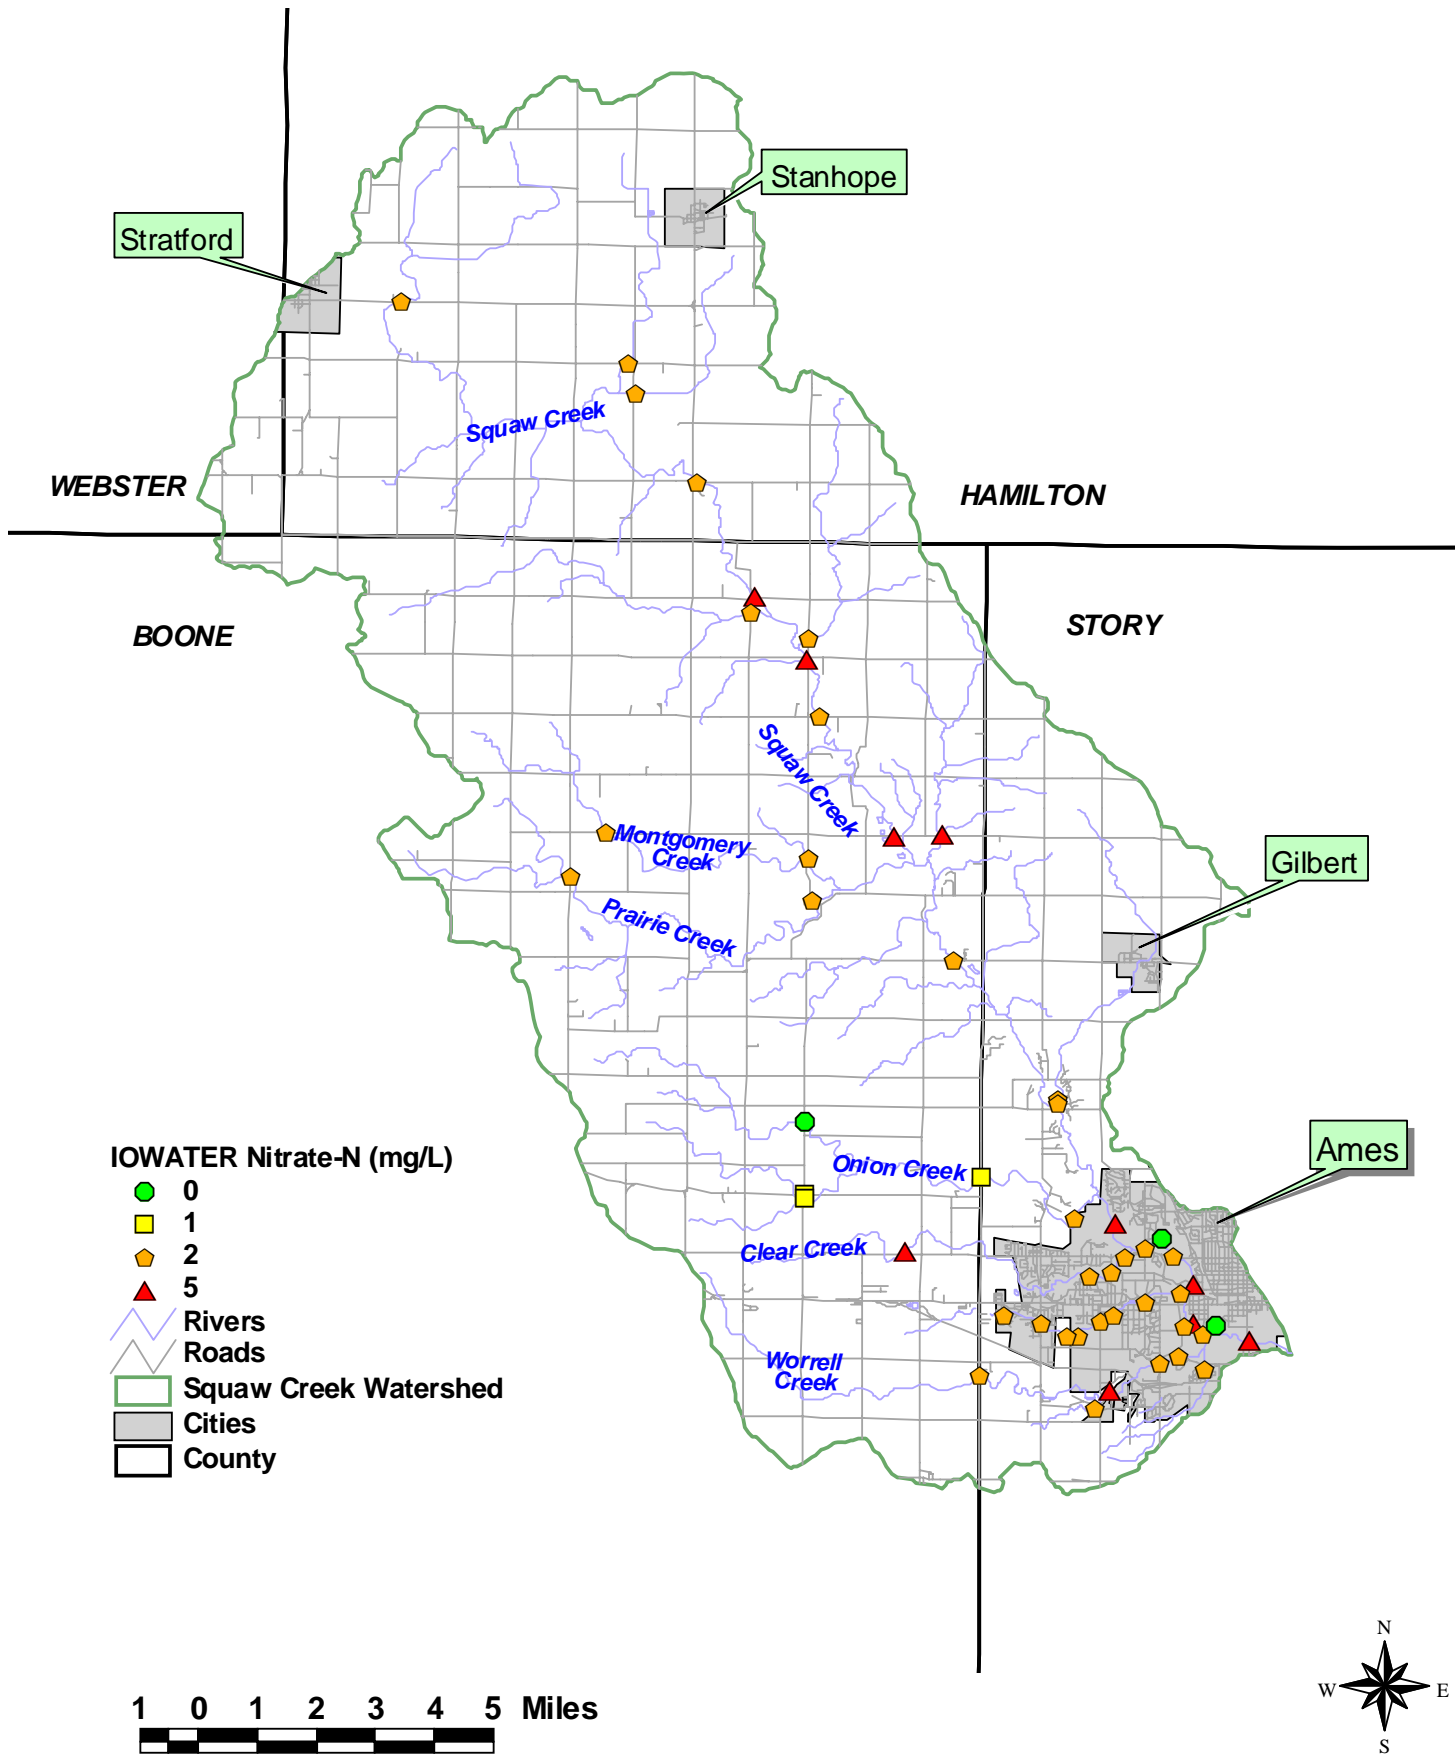

Squaw Creek Snapshot Results - October 13, 2007

Squaw Creek Snapshot Results - October 13, 2007

Squaw Creek Snapshot Results - October 13, 2007

Squaw Creek Snapshot Results - October 13, 2007

Squaw Creek Snapshot Results - October 13, 2007

Squaw Creek Snapshot Results - October 13, 2007

Squaw Creek Snapshot Results - October 13, 2007

Stratford

Stanhope

WEBSTER

HAMILTON

BOONE

STORY

Gilbert

Ames

Squaw Creek

Squaw Creek

Montgomery Creek

Prairie Creek

Onion Creek

Clear Creek

Worrell Creek

Squaw Creek Snapshot Results - October 13, 2007

Squaw Creek Snapshot Results - October 13, 2007

Squaw Creek Snapshot Results - October 13, 2007

Squaw Creek Snapshot Results - October 13, 2007